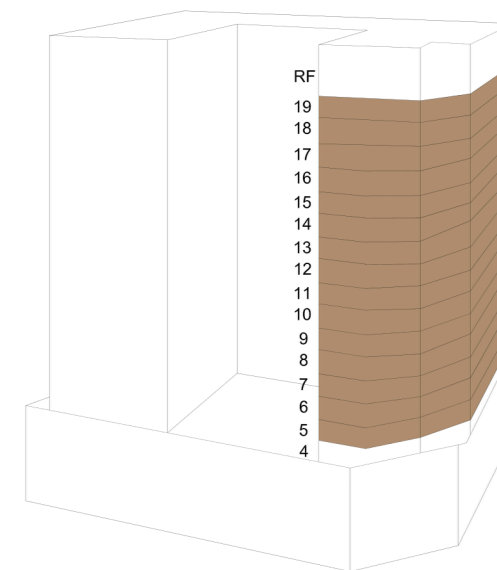

# 2 Bedroom Apartment

Unit Type: B   Unit Number: R 03 Floor: 5 - 19

## Areas (SQFT)

Areas (SQFT)	
Suite	1443.0 SQFT
Balcony	497.9 SQFT
<b>Total</b>	<b>1941.0 SQFT</b>

Floor Level

Key Plan