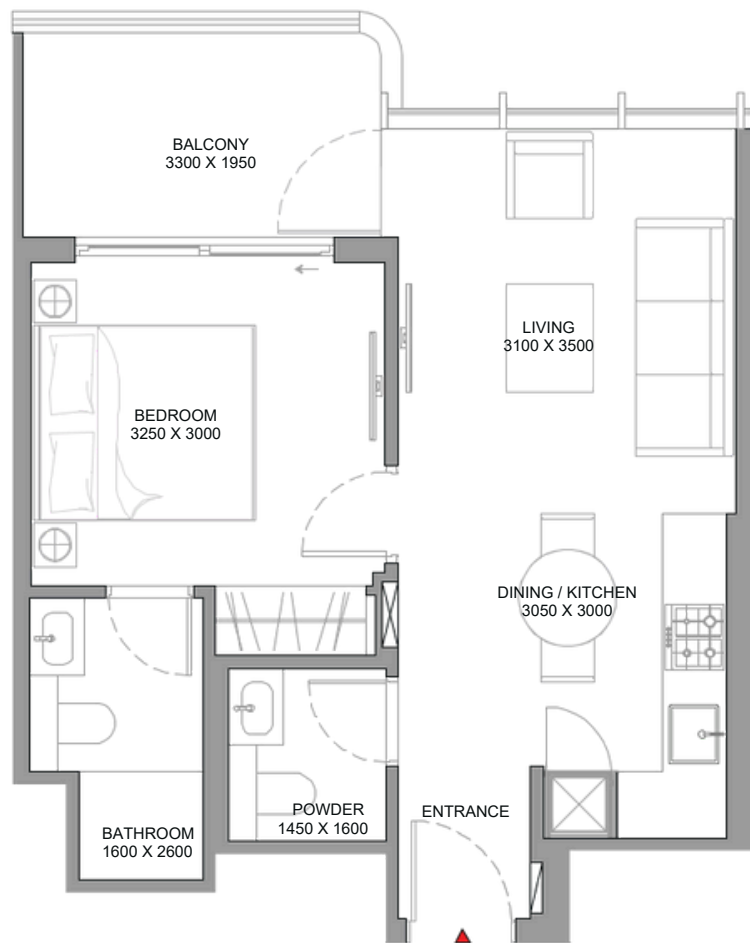

1

BEDROOM
APARTMENT

TYPE E

(with powder room + balcony)

TOTAL SALEABLE AREA

SUITE RANGE = 475.98 - 480.18 SQ.FT.

BALCONY RANGE = 79.44 - 80.51 SQ.FT.

TOTAL RANGE = 556.49 - 559.62 SQ.FT.

List of unit numbers with this unit plan:

VIEWS

Green View
C-P104

Sea & Amenity View
C-304, C-504, C-704, C-904, C-1104, C-1304, C-1504, C-1704,
C-1904, C-2104, C-2304, C-2504

Sea & Green View
C-110, C-310, C-510, C-710, C-910, C-1110, C-1310, C-1510, C-1710, C-1910,
C-2110, C-2310, C-2510