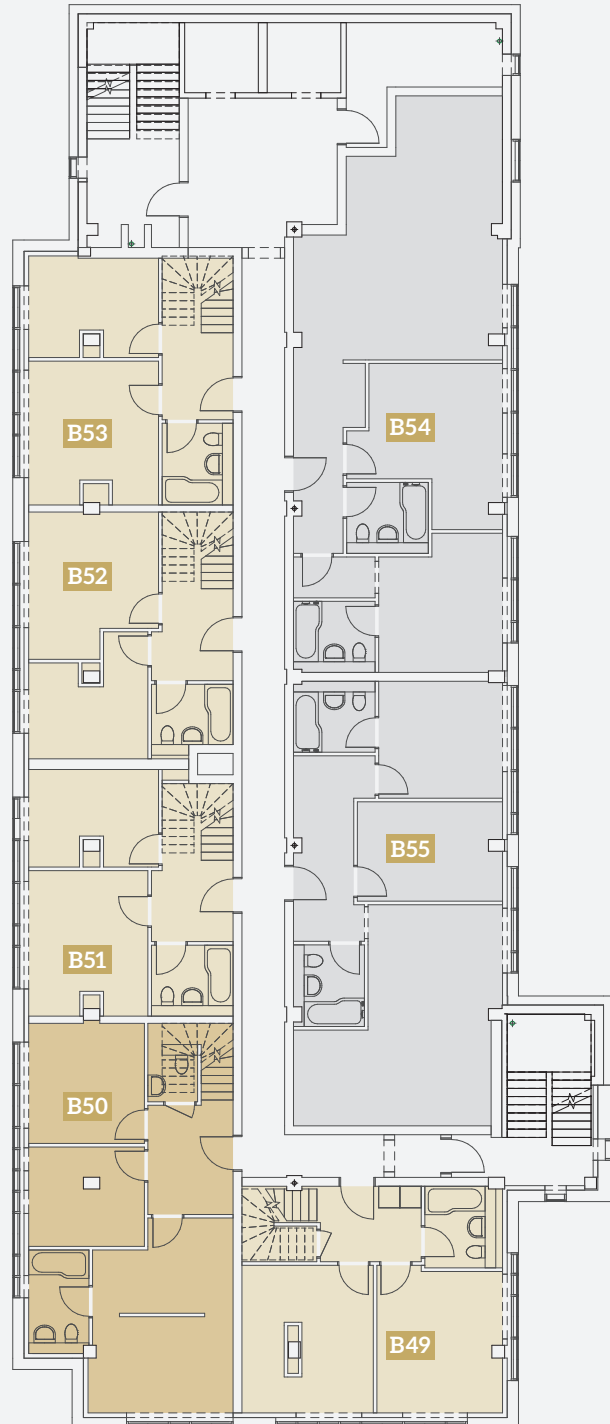

Residence B, Seventh Floor

Apartment B49

Two Bedroom Duplex

93.00m²

Apartment B50

Three Bedroom Duplex

120.80m²

Apartment B51

Two Bedroom Duplex

79.10m²

Apartment B52

Two Bedroom Duplex

79.10m²

Apartment B53

Two Bedroom Duplex

80.00m²

Apartment B54

Two Bedroom Apartment

86.80m²

Apartment B55

Two Bedroom Apartment

72.30m²

□ One Bed Apt. □ Two Bed Apt. □ Two Bed Duplex □ Three Bed Duplex