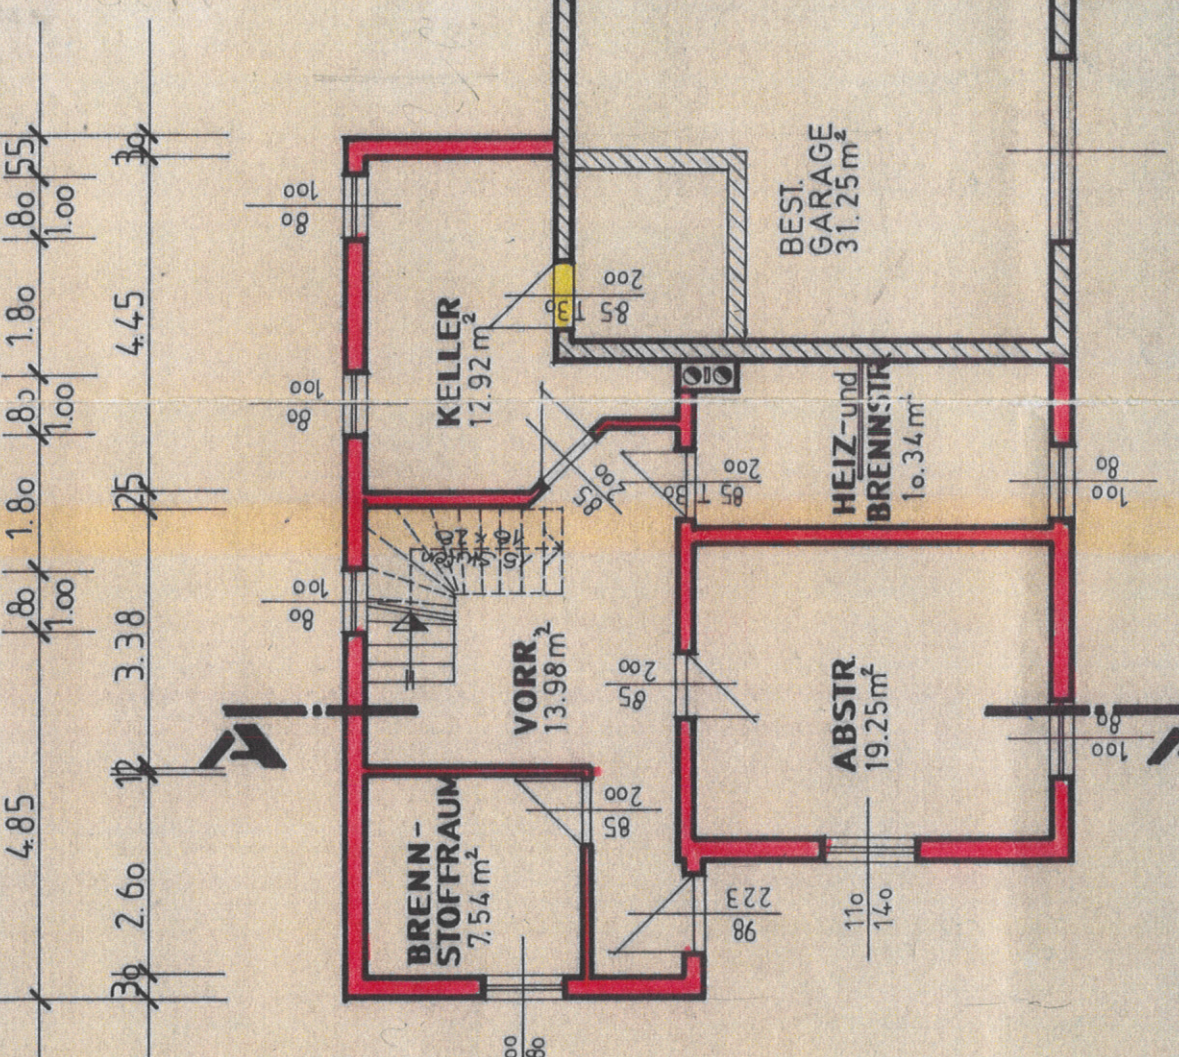

Handwritten notes and dimensions at the top of the page, including '1.80' and '1.00' repeated several times, possibly indicating specific measurements or a scale.

LEGENDE:

- BESTAND
- NEUBAU
- ABRUCH

DE BAUTE PLÄNE NEU 60 2 8