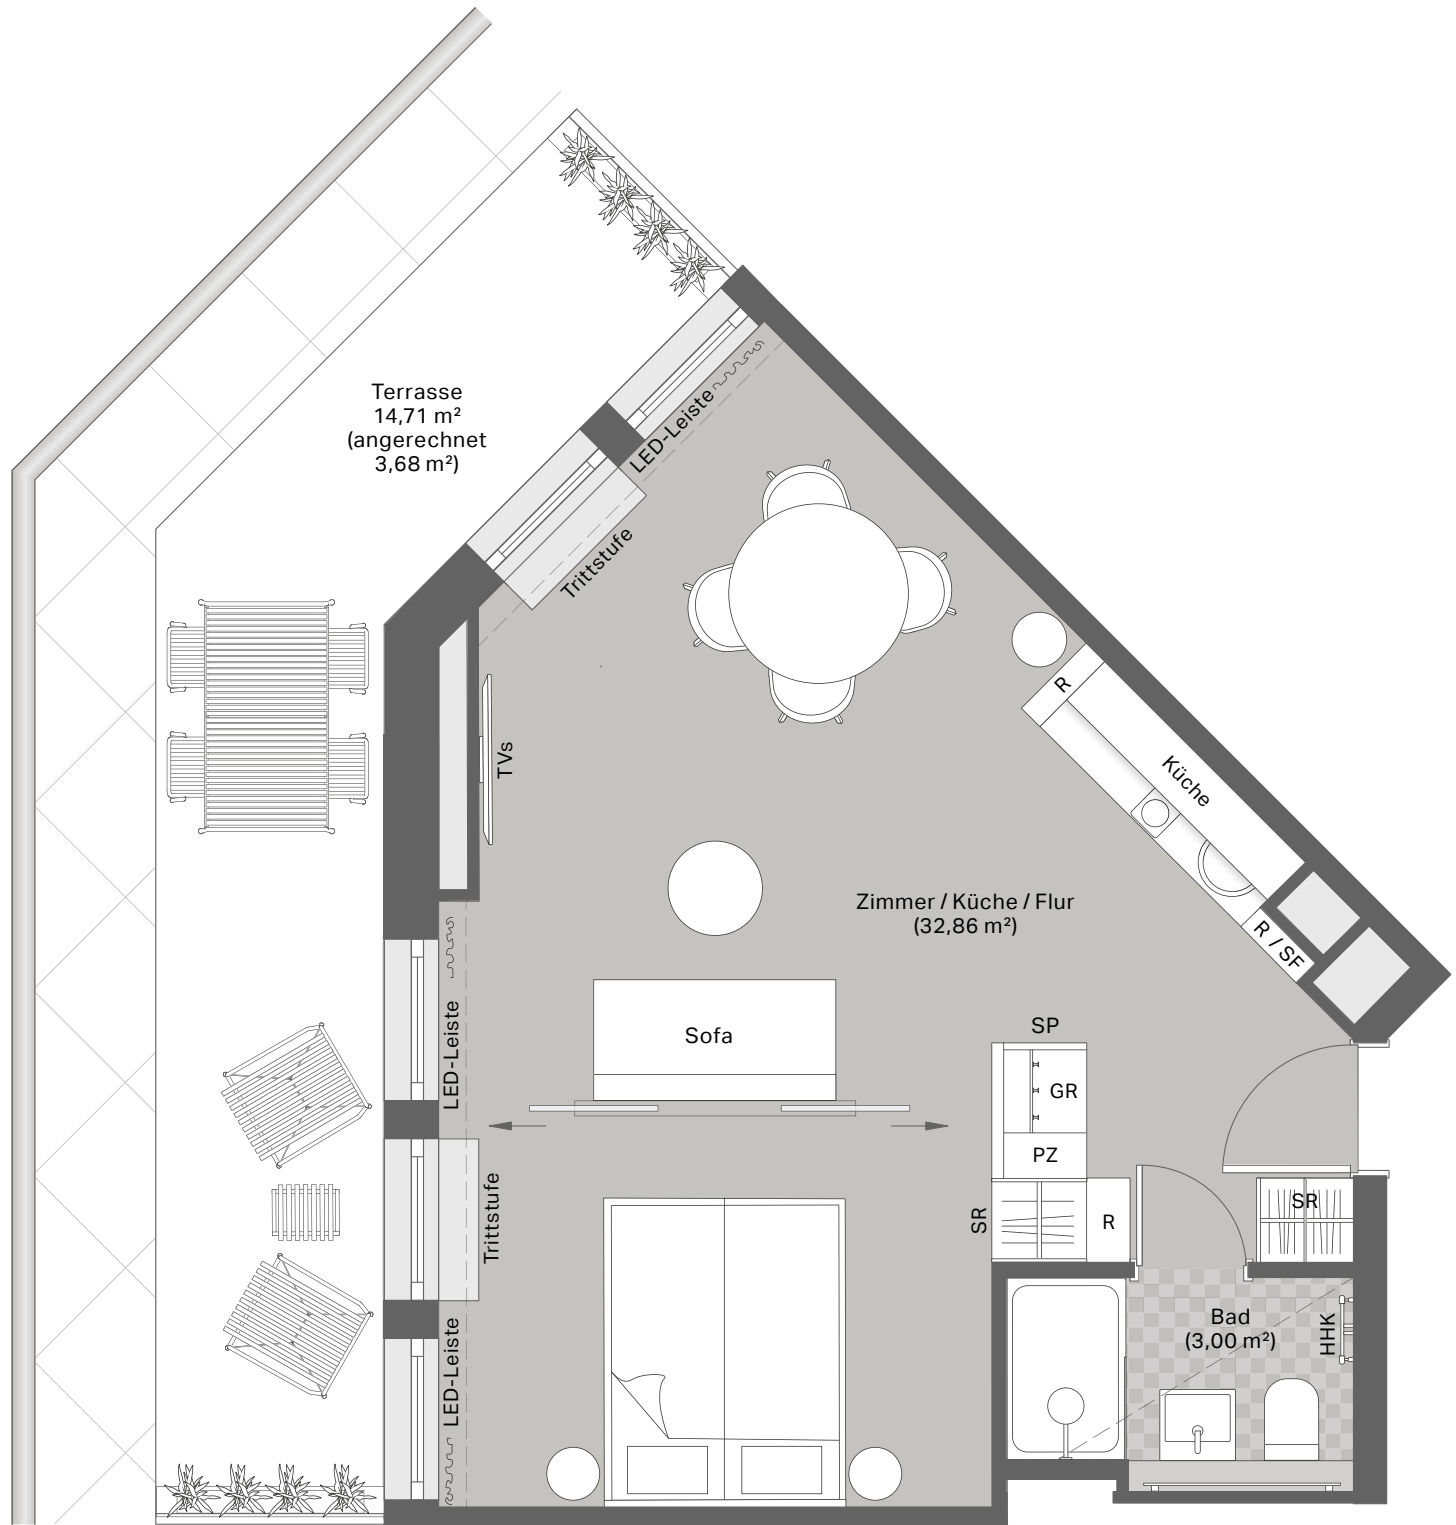

Apartment-Typ 12

39,54 m² Fläche

Legende

- PZ = Putzschrank
- GR = Garderobe
- SF = Safe
- R = offenes Regal
- HZ = Heizung
- HHK = Handtuchheizkörper
- SP = Spiegel
- SR = Schrank
- TV = Flatscreen
- TVs = Flatscreen schwenkbar