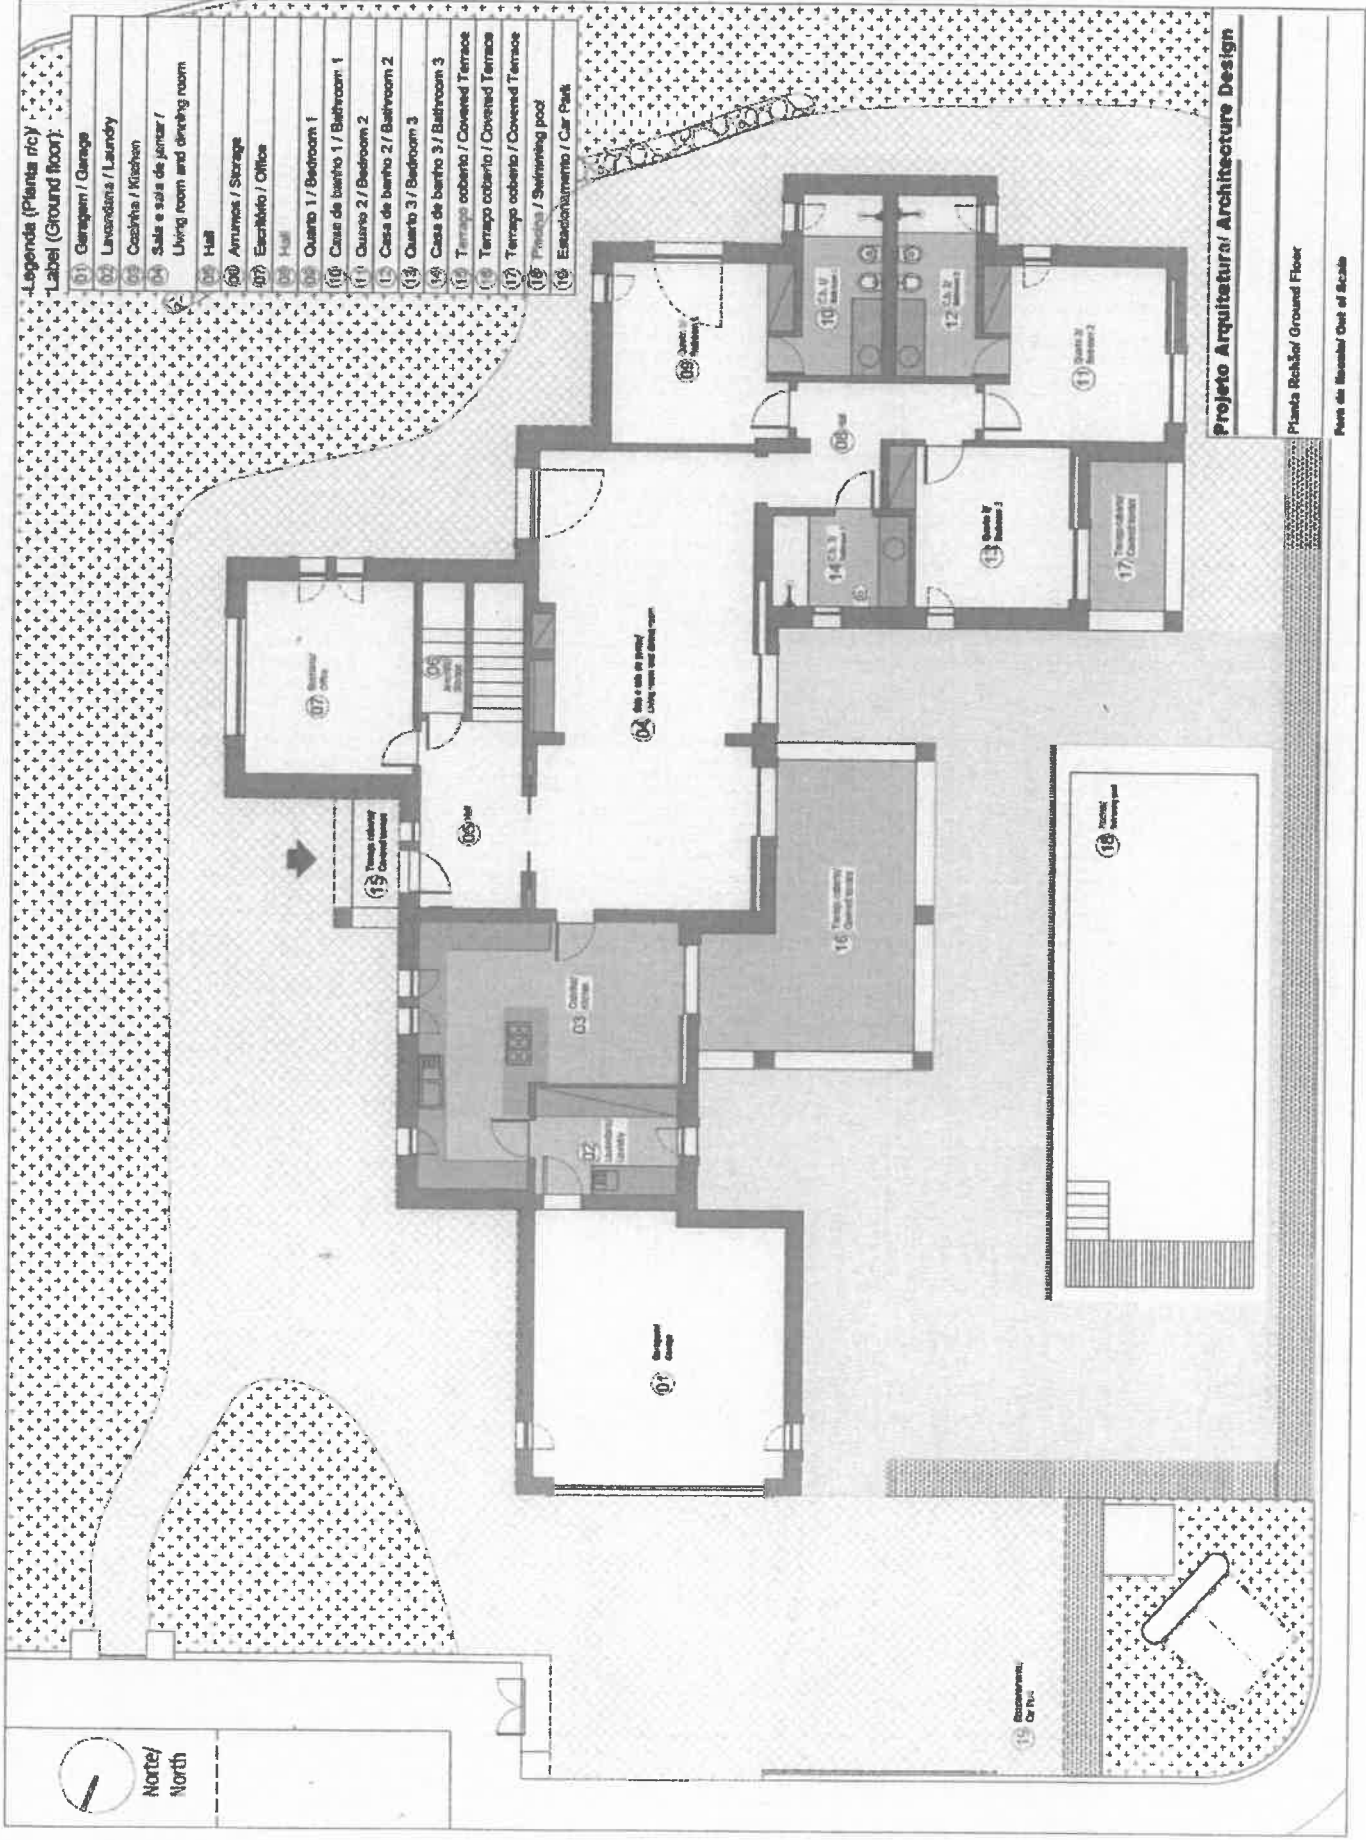

Legenda (Planta ric)
Label (Ground floor):

- 01 Garagem / Garage
- 02 Lavandaria / Laundry
- 03 Cozinha / Kitchen
- 04 Sala e sala de jantar / Living room and dining room
- 05 Hall
- 06 Armazem / Storage
- 07 Escritório / Office
- 08 Hall
- 09 Quarto 1 / Bedroom 1
- 10 Casa de banho 1 / Bathroom 1
- 11 Quarto 2 / Bedroom 2
- 12 Casa de banho 2 / Bathroom 2
- 13 Quarto 3 / Bedroom 3
- 14 Casa de banho 3 / Bathroom 3
- 15 Terrapço coberto / Covered Terrace
- 16 Terrapço coberto / Covered Terrace
- 17 Terrapço coberto / Covered Terrace
- 18 Piscina / Swimming pool
- 19 Estacionamento / Car Park

Projeto Arquitetura / Architecture Design

Planta Rchão/ Ground Floor

Parte do Memorial Out of Scale

- 26 Hall
- 21 Cuarto Principal / Main Bedroom
- 22 C. b. Principal / Main Bathroom
- 23 Recipiente / Closet
- 24 Varanda / Balcony
- 25 Varanda cubierta / Covered balcony

Norte/
North

Proyecto Arquitectural Architecture Design

Planta 1° andar / First Floor

Pero de Branda/ Out of Scale