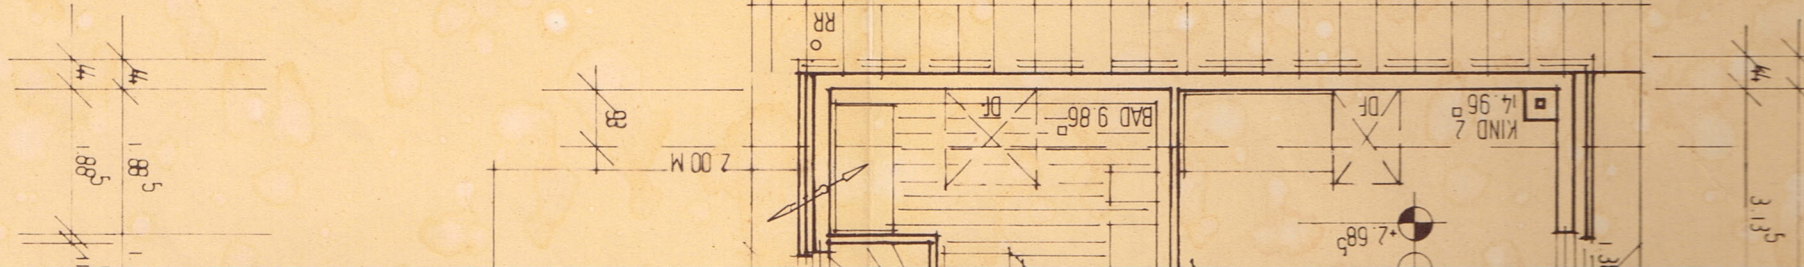

GRUNDRISS ERDGESCHOSS

DA

GRDST GR. SONDERHORSTWEG

WF: 70.28

GRDST GR. AM LINDENPLATZ

GRUNDRISS DACHGESCHOSS

DA

WF: 58.59

Handwritten notes in green ink, including 'KIND 7.96' and 'BAD 9.86'.