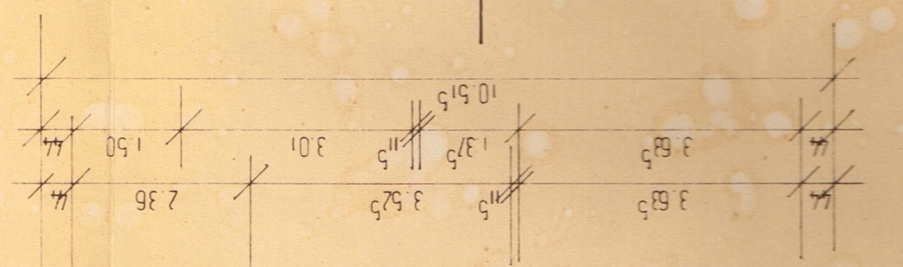

GRUNDRISS ERDGESCHOSS

DA

GRDST GR. SONDERHORSTWEG

WF: 70.28

GRDST GR. AM LINDENPLATZ

GRUNDRISS DACHGESCHOSS

DA

WF: 58.59

Handwritten notes in green ink, including 'KIND 7.96' and 'BAD 9.86'.