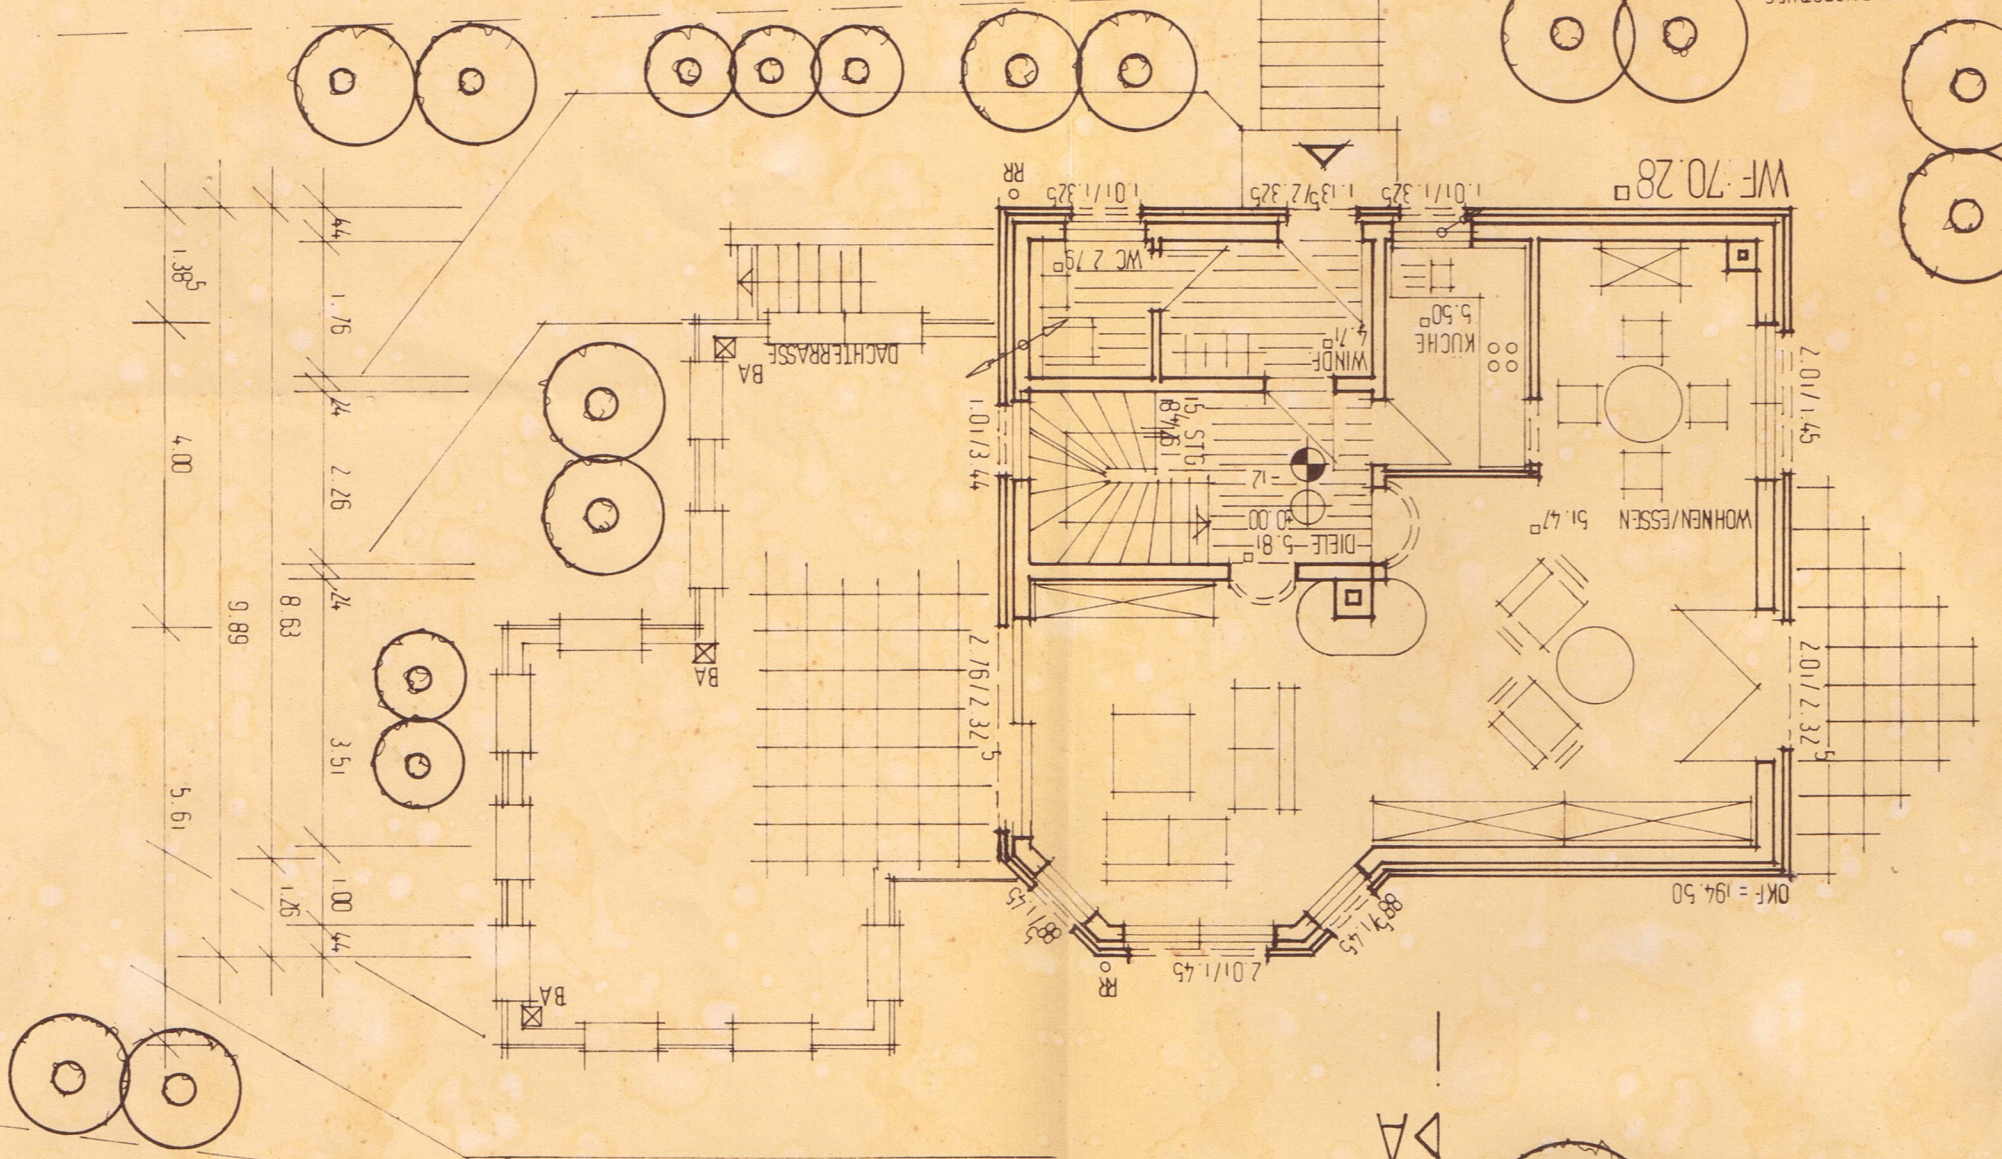

GRUNDRISS ERDGESCHOSS

DA

GRDST GR. SONDERHORSTWEG

WF: 70.28

GRDST GR. AM LINDENPLATZ

GRUNDRISS DACHGESCHOSS

DA

WF: 58.59

Handwritten notes in green ink, including 'KIND 7.96' and 'BAD 9.86'.