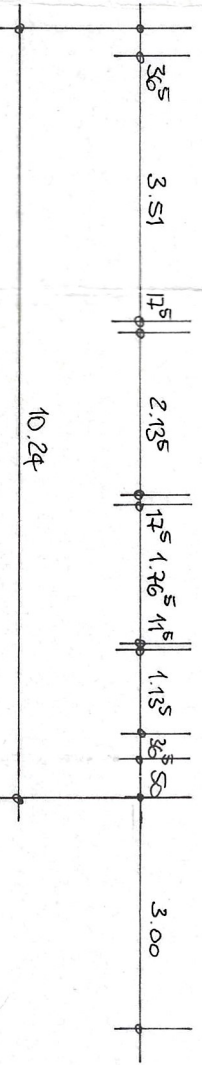

TERRASSE  
- 0,45

Handwritten notes and dimensions along the top boundary of the plot, including a dimension of 7.00.

ERDGESCHOSS