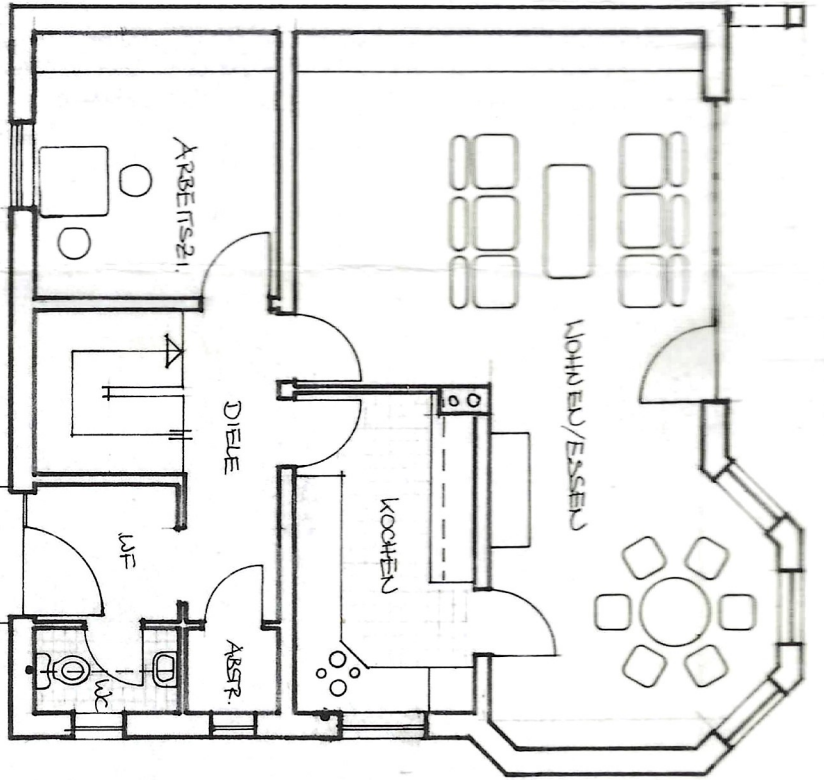

TERRASSE  
- 0,45

Handwritten notes and dimensions along the top boundary of the plot, including a dimension of 7.00.

ERDGESCHOSS