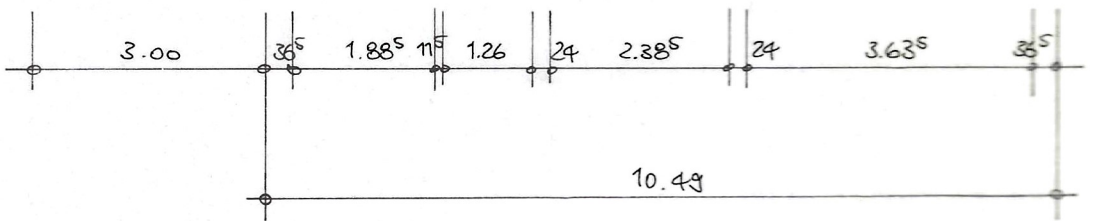

TERRASSE  
- 0,45

Handwritten notes and dimensions along the top boundary of the plot, including a dimension of 7.00.

ERDGESCHOSS