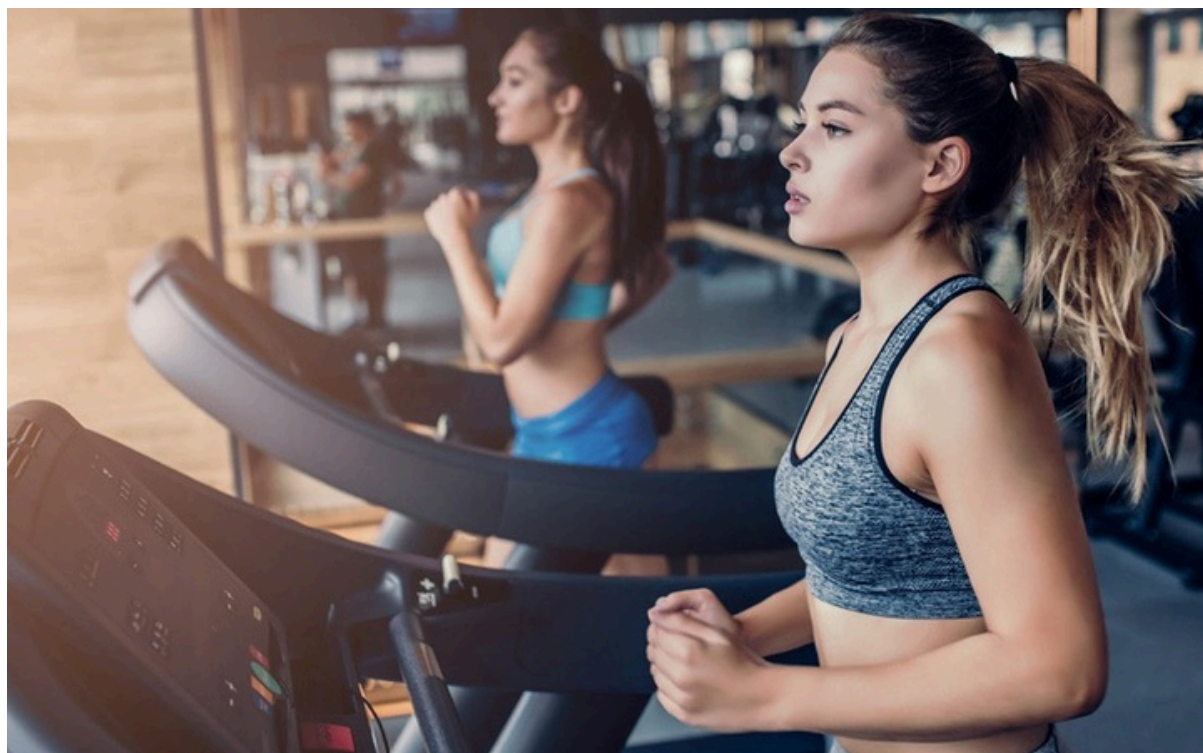

The tower's sail-inspired design against the canvas of the sea and sleek silhouette creates a sense of movement. It takes cues from the elegant superyachts with their fluid lines and clean angles. Capturing the essence of the sea.

Indoor and Outdoor
Amenities

Health club with Sauna & Steam
Changing Room

Indoor Cinema

Indoor Game Room
Serviced Club Lounge

Indoor Gym

Pool Deck

Yoga Zone / Meditation Zone

Infinity edge leisure pool facing harbor
with kid's pool