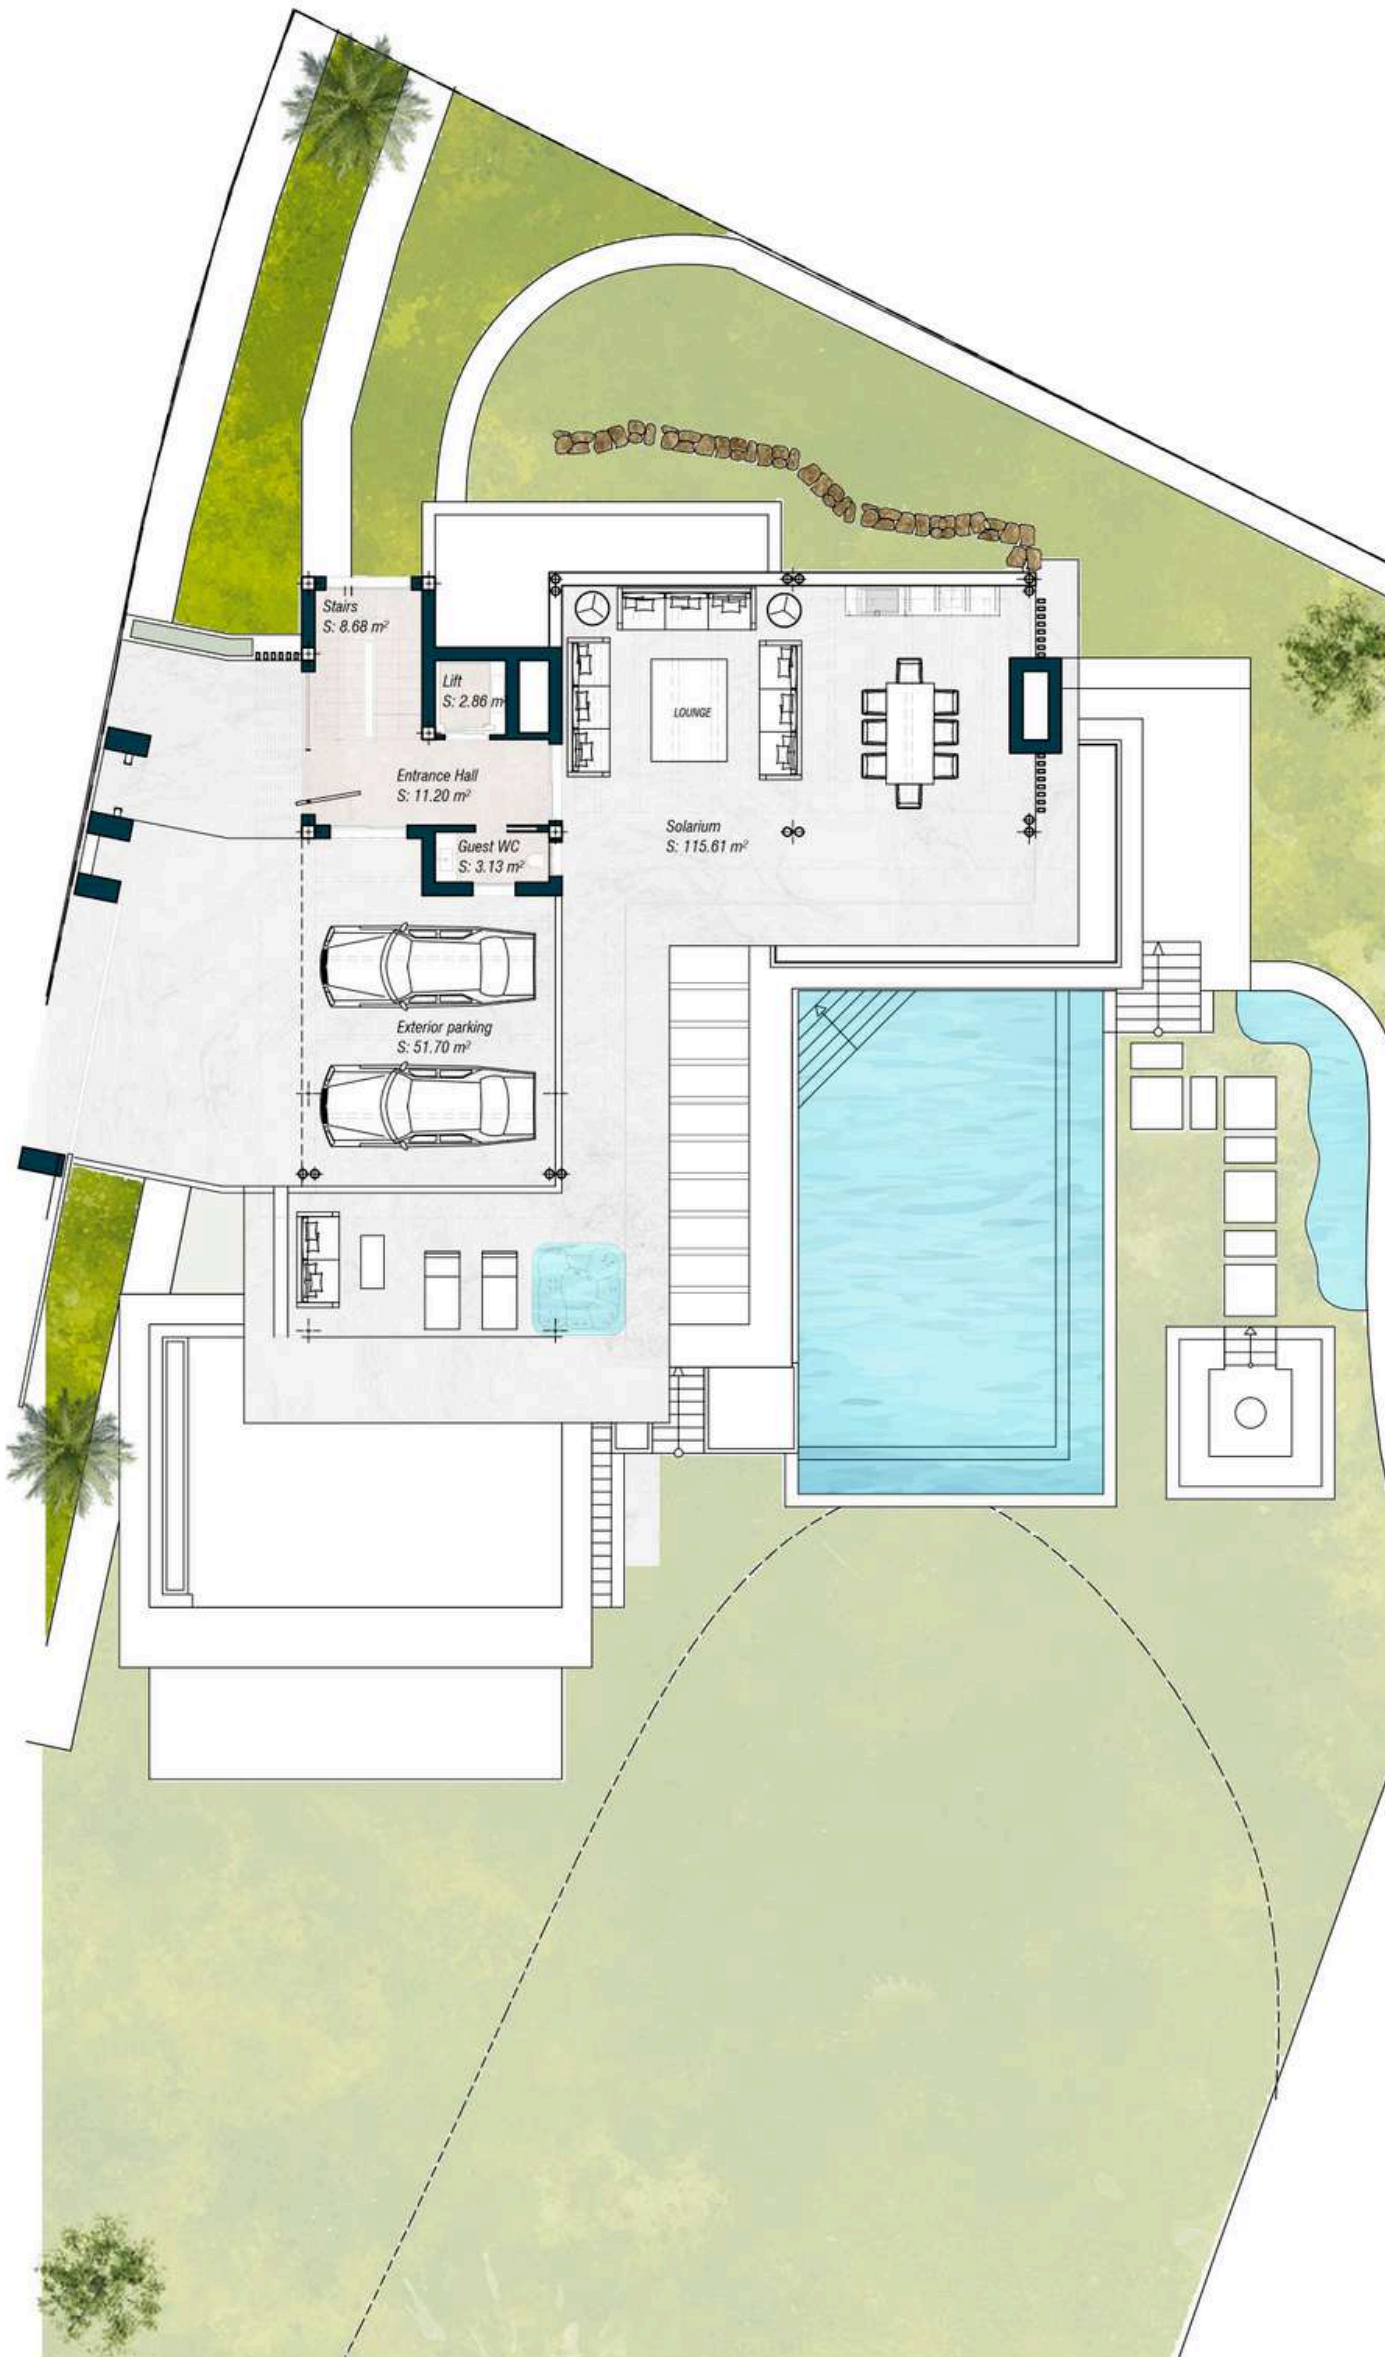

VILLA 10 SOLARIUM

Plot Surface 2007,51 sqm

Basement 314,12 sqm

Ground Floor 249,04 sqm

Upper Floor 168,97 sqm

Solarium 32,18 sqm

Total Interior 764,31 sqm

Covered Terraces 91,44 sqm

Uncovered Terraces 375,62 sqm

Exterior Parking 53,76 sqm

Swimming Pool 83,07 sqm

Lake 10,42 sqm

Total Exterior 614,31 sqm

Total Exterior & Interior* 1378,62 sqm

Bedrooms 4

Bathrooms 5

Toilets 2

Exterior Parking 2 cars

VILLA 10 UPPER FLOOR

Plot Surface 2007,51 sqm

Basement 314,12 sqm

Ground Floor 249,04 sqm

Upper Floor 168,97 sqm

Solarium 32,18 sqm

Bedrooms 4

Bathrooms 5

Toilets 2

Exterior Parking 2 cars

PLOT 46-47

VILLA 10 GROUND FLOOR

Plot Surface 2007,51 sqm

Basement 314,12 sqm