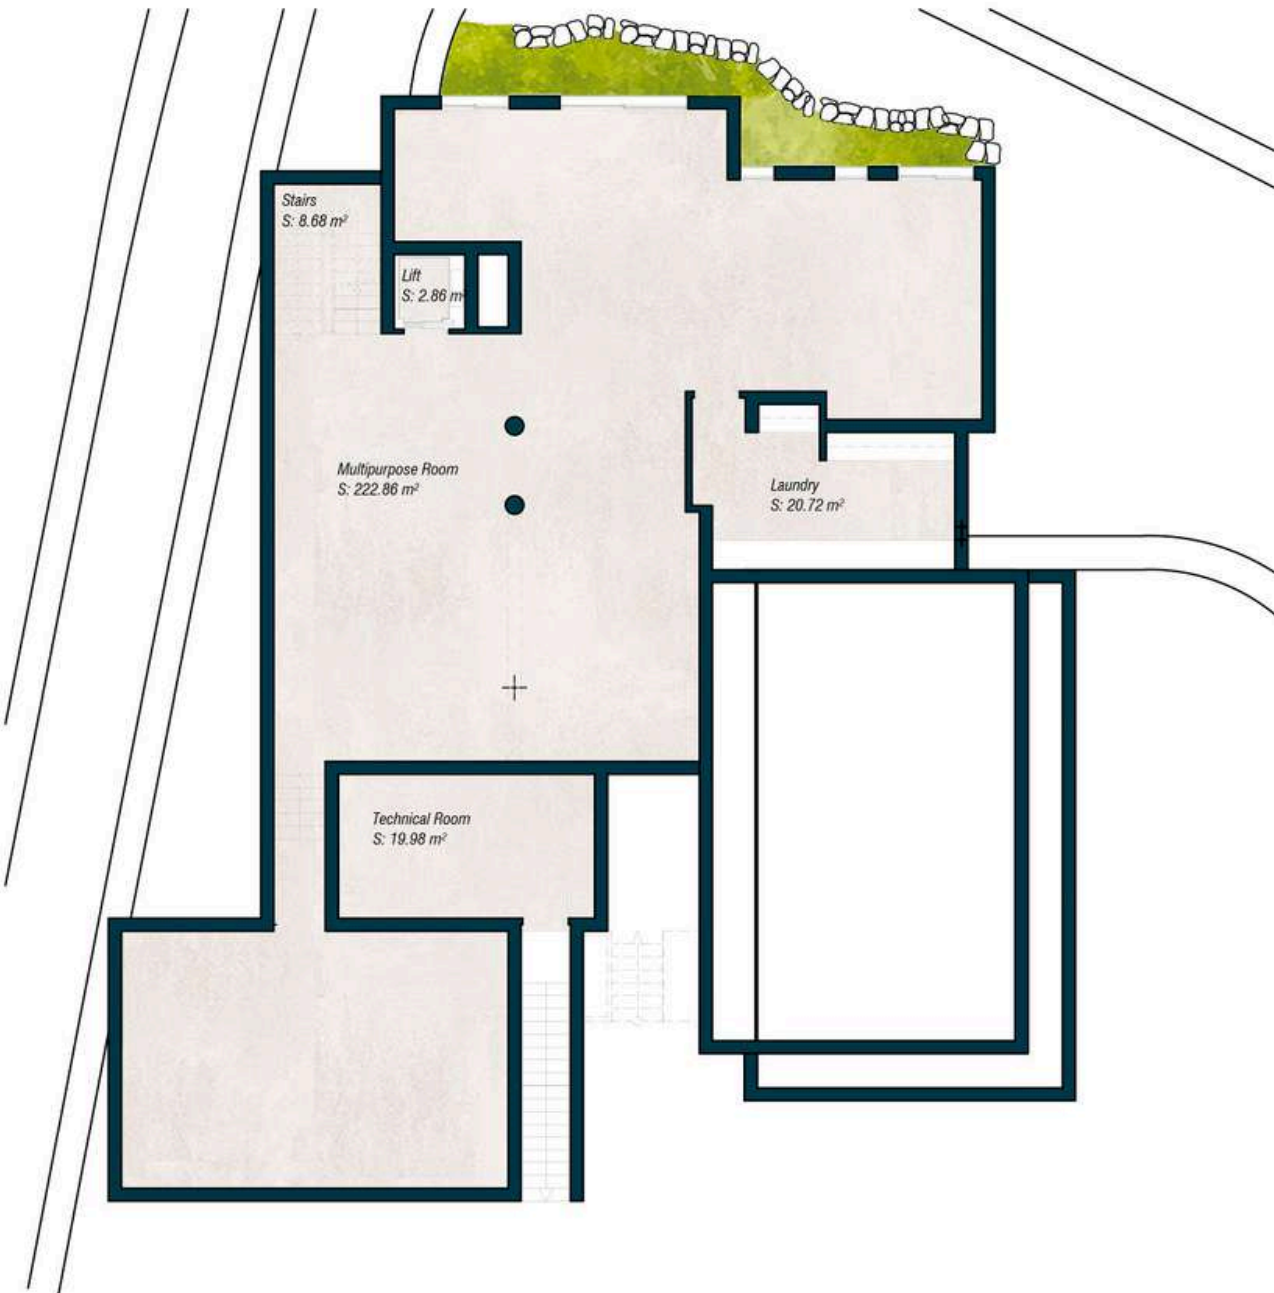

Exterior Parking 2 cars

VILLA 10 SITE PLAN

Plot Surface 2007,51 sqm

Basement 314,12 sqm

Ground Floor 249,04 sqm

Upper Floor 168,97 sqm

Solarium 32,18 sqm

Total Interior 764,31 sqm