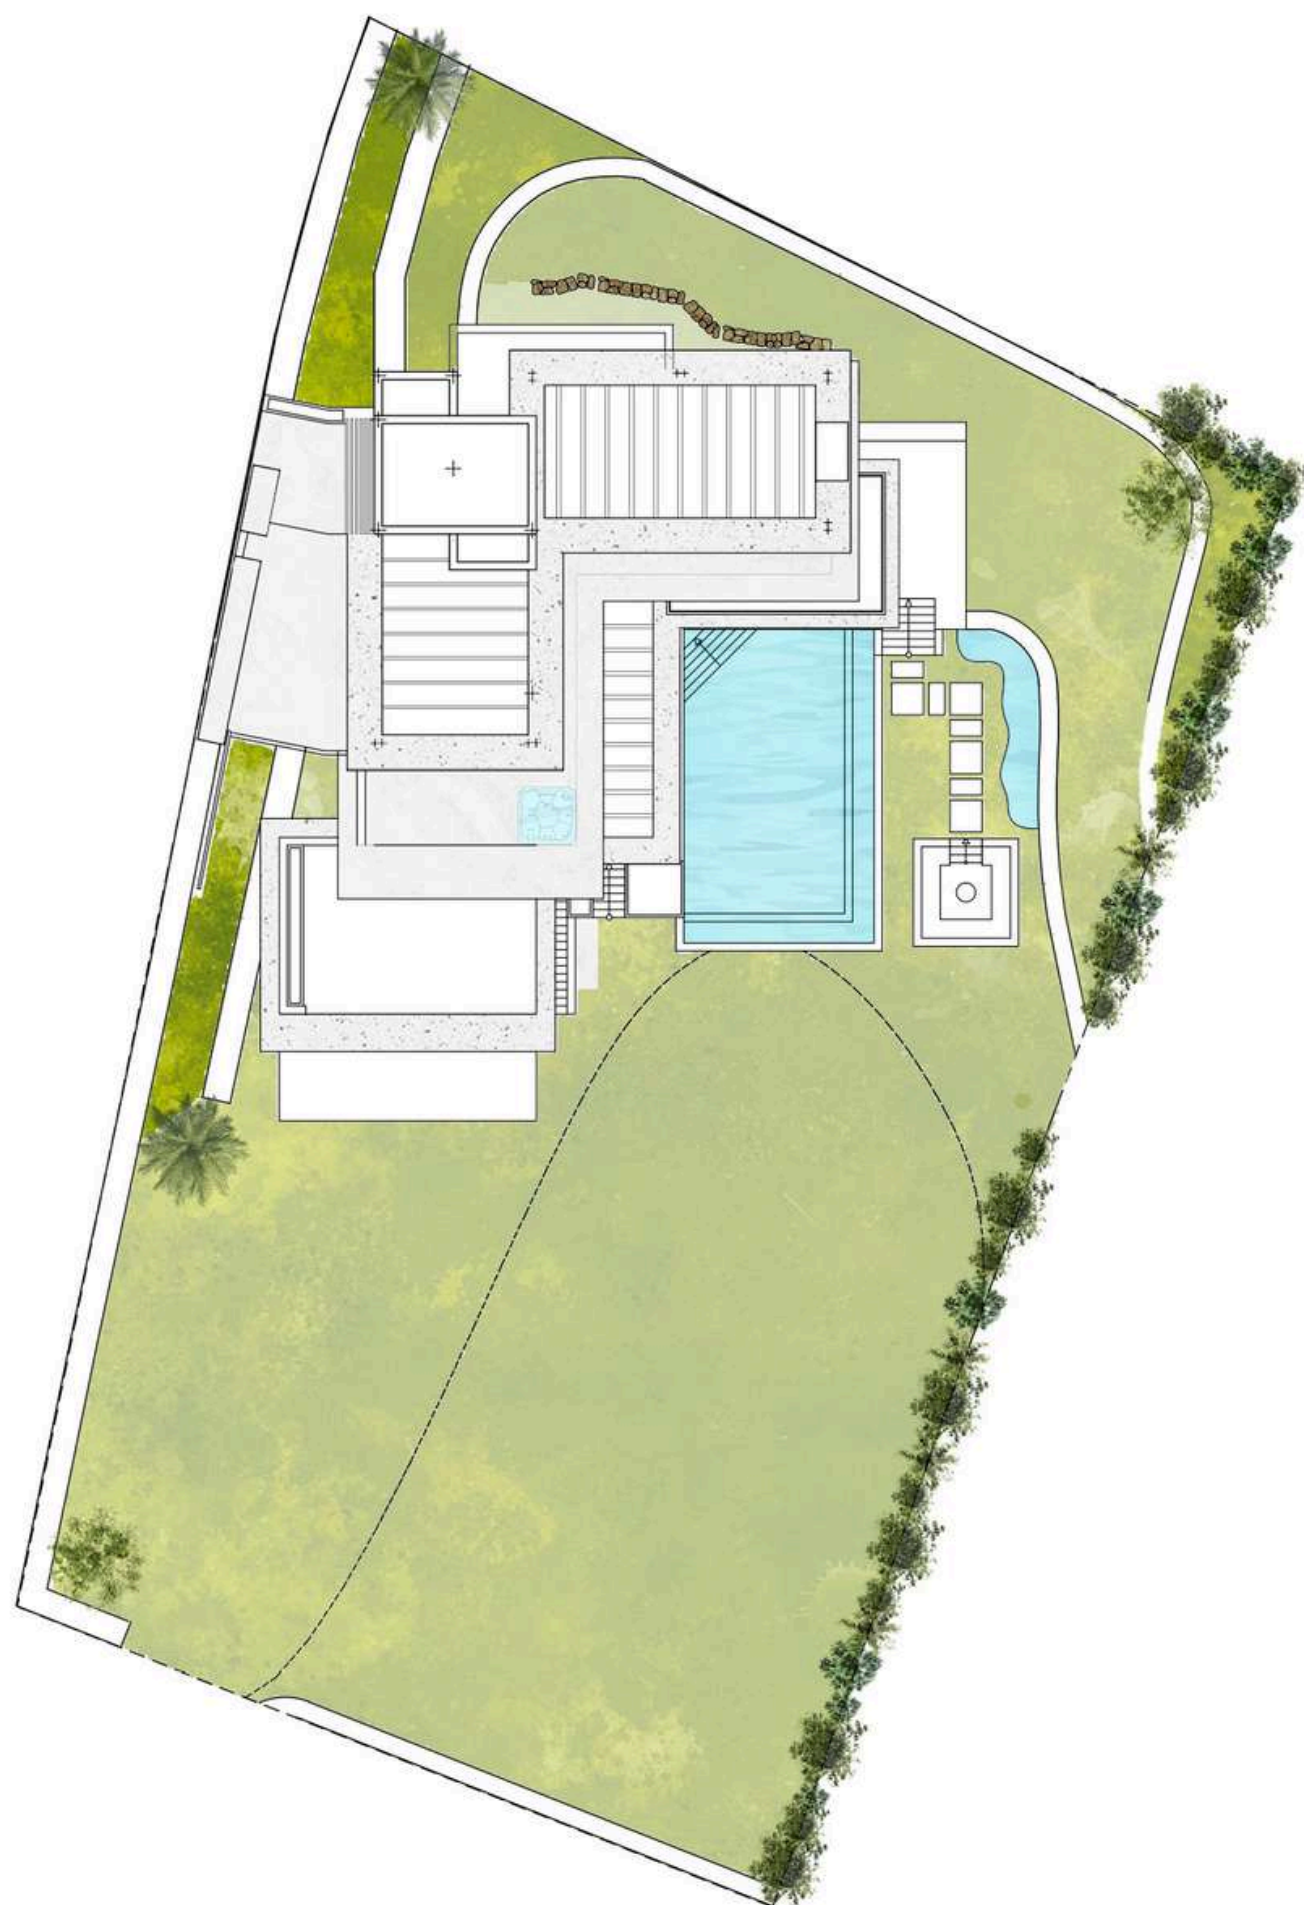

VILLA 10 SOLARIUM

Plot Surface 2007,51 sqm

Basement 314,12 sqm

Ground Floor 249,04 sqm

Upper Floor 168,97 sqm

Solarium 32,18 sqm

Total Interior 764,31 sqm

Covered Terraces 91,44 sqm

Lake 10,42 sqm

Total Exterior 614,31 sqm

Total Exterior & Interior* 1378,62 sqm

Bedrooms 4

Bathrooms 5

Toilets 2

Exterior Parking 2 cars

VILLA 10 BASEMENT

Exterior Parking 53,76 sqm

Swimming Pool 83,07 sqm

Lake 10,42 sqm

Total Exterior 614,31 sqm

Total Exterior & Interior* 1378,62 sqm

Bedrooms 4

Bathrooms 5

Toilets 2

Exterior Parking 2 cars

VILLA 10 SITE PLAN

Plot Surface 2007,51 sqm

Basement 314,12 sqm

Ground Floor 249,04 sqm

Upper Floor 168,97 sqm

Solarium 32,18 sqm

Total Interior 764,31 sqm