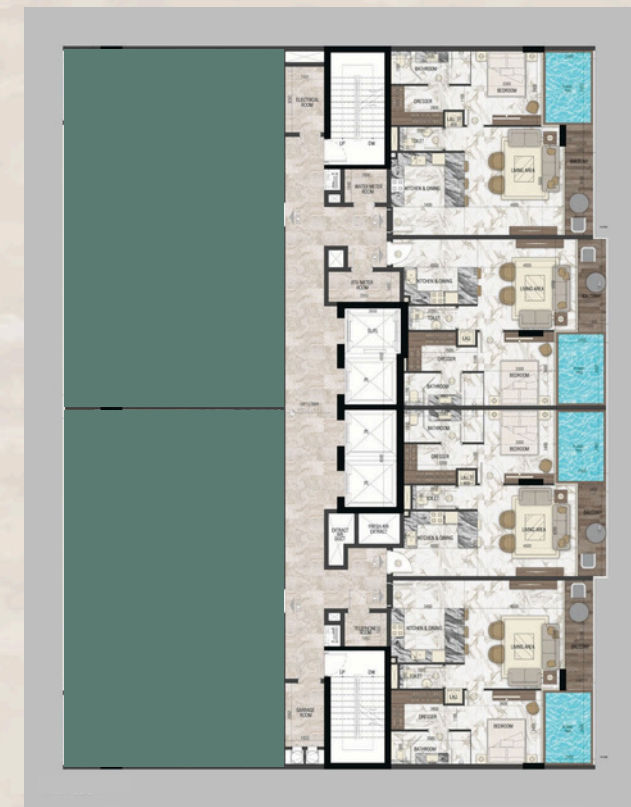

15th Floor

14TH FLOOR

## Three Bedroom Duplex

TOTAL AREA: 267.98 SQM | 2884.51 SQFT