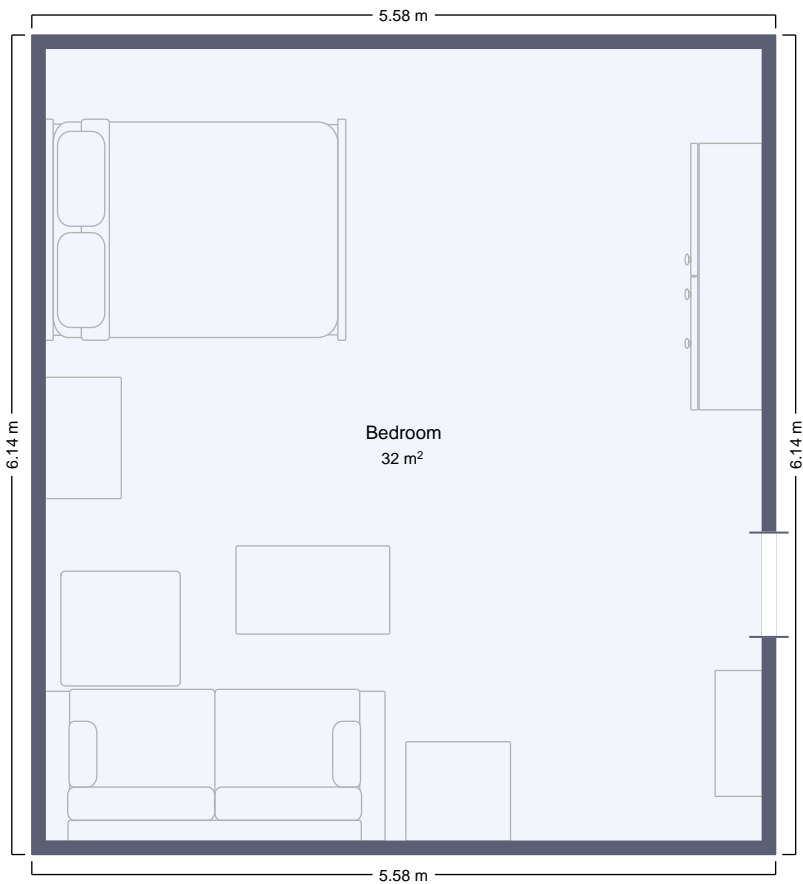

Floorplan

79 Treskower Ring, Neuruppin, Brandenburg

Approximately 34 m² total

1 m