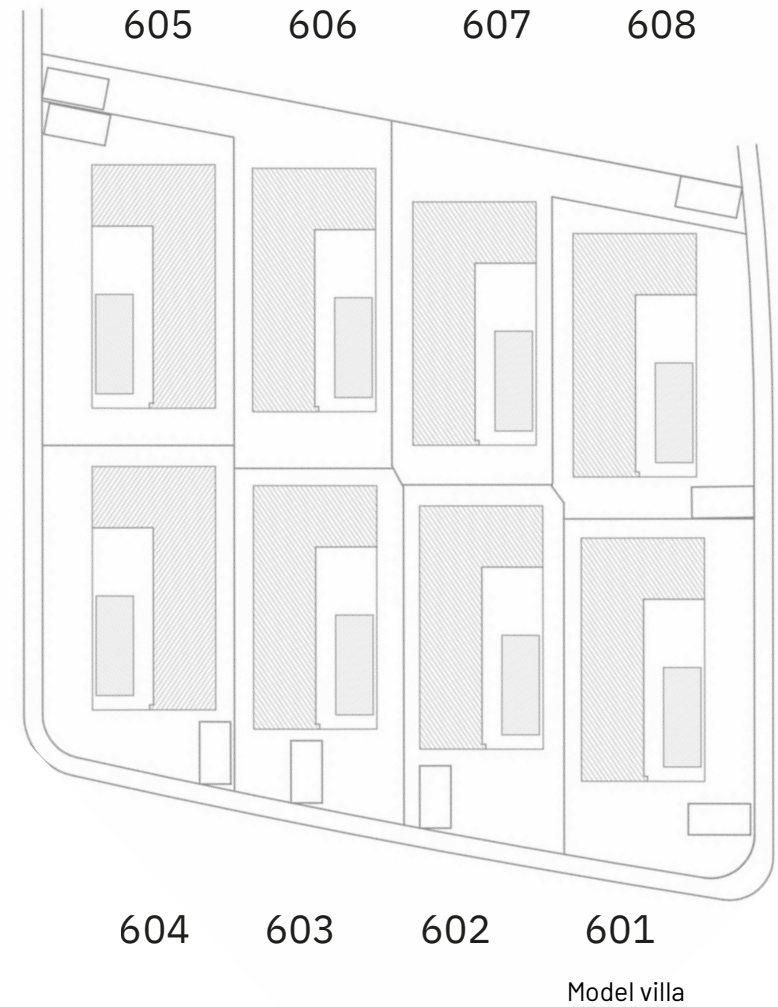

LIEGE *Mediterránea*

MASTER PLAN

Num	Model	Plot Size
601	A	428,22
602	B	366,67
603	B	371,25
604	C	401,11
605	C	403,98
606	B	442,48
607	B	431,21
608	A	389,30

All measures are expressed in m²

Legal notice. All the audiovisual, graphic and written info about this Project, is only for publicity and information purposes. Lovivin won't be responsible, about all the modifications that the project may suffer until completion and delivery.