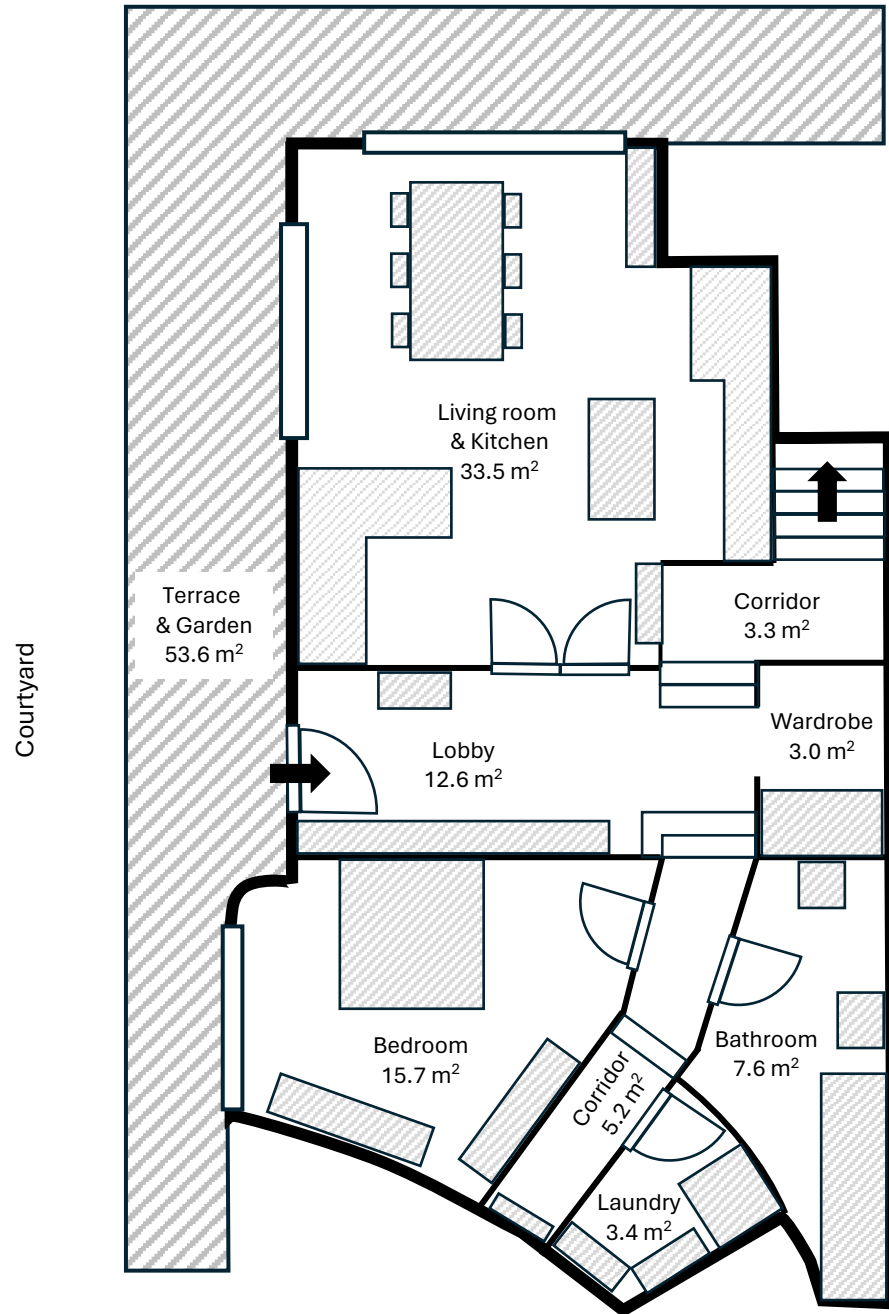

## Ground floor

## First floor

Apartment surface area: 125.0 m<sup>2</sup>

Terrace & garden area: 53.6 m<sup>2</sup>

Total area: 178.6 m<sup>2</sup>

3 bedrooms + 2 bathrooms