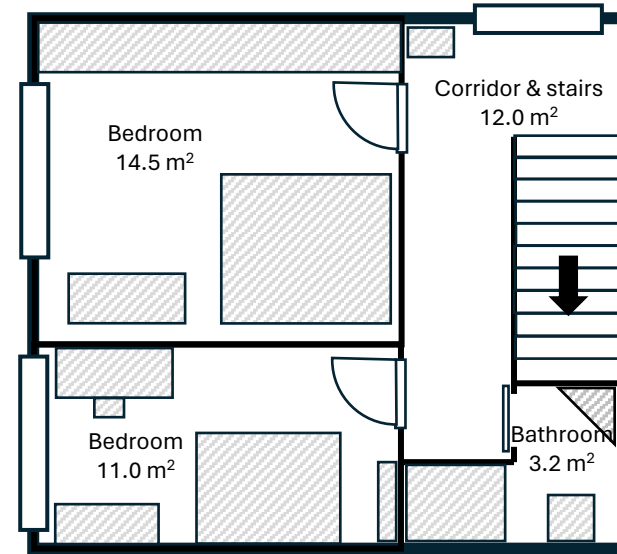

## Ground floor

## First floor

Apartment surface area: 125.0 m<sup>2</sup>

Terrace & garden area: 53.6 m<sup>2</sup>

Total area: 178.6 m<sup>2</sup>

3 bedrooms + 2 bathrooms