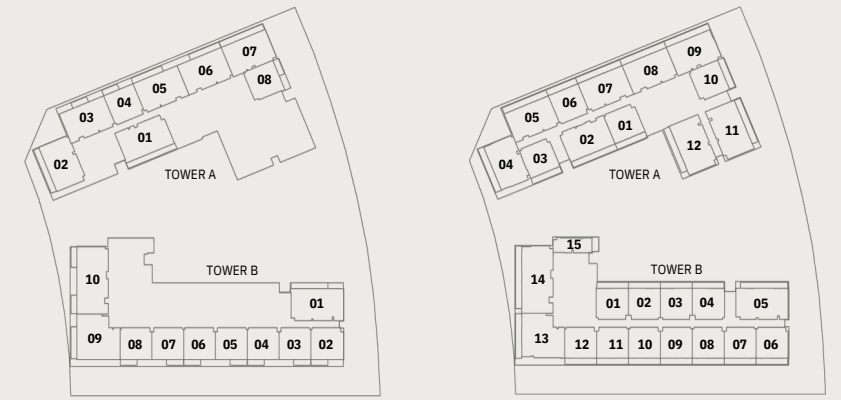

3 - BEDROOM + S TYPE A

1st Floor

2nd 9th Floor

10th - 11th Floor

12th Floor

13th Floor

14th Floor

15th Floor

16th Floor

Internal Living Area : **1522.45 sq. ft**

Outdoor Living Area : **139.82 sq. ft**

Total Living Area : **1662.27 sq. ft**