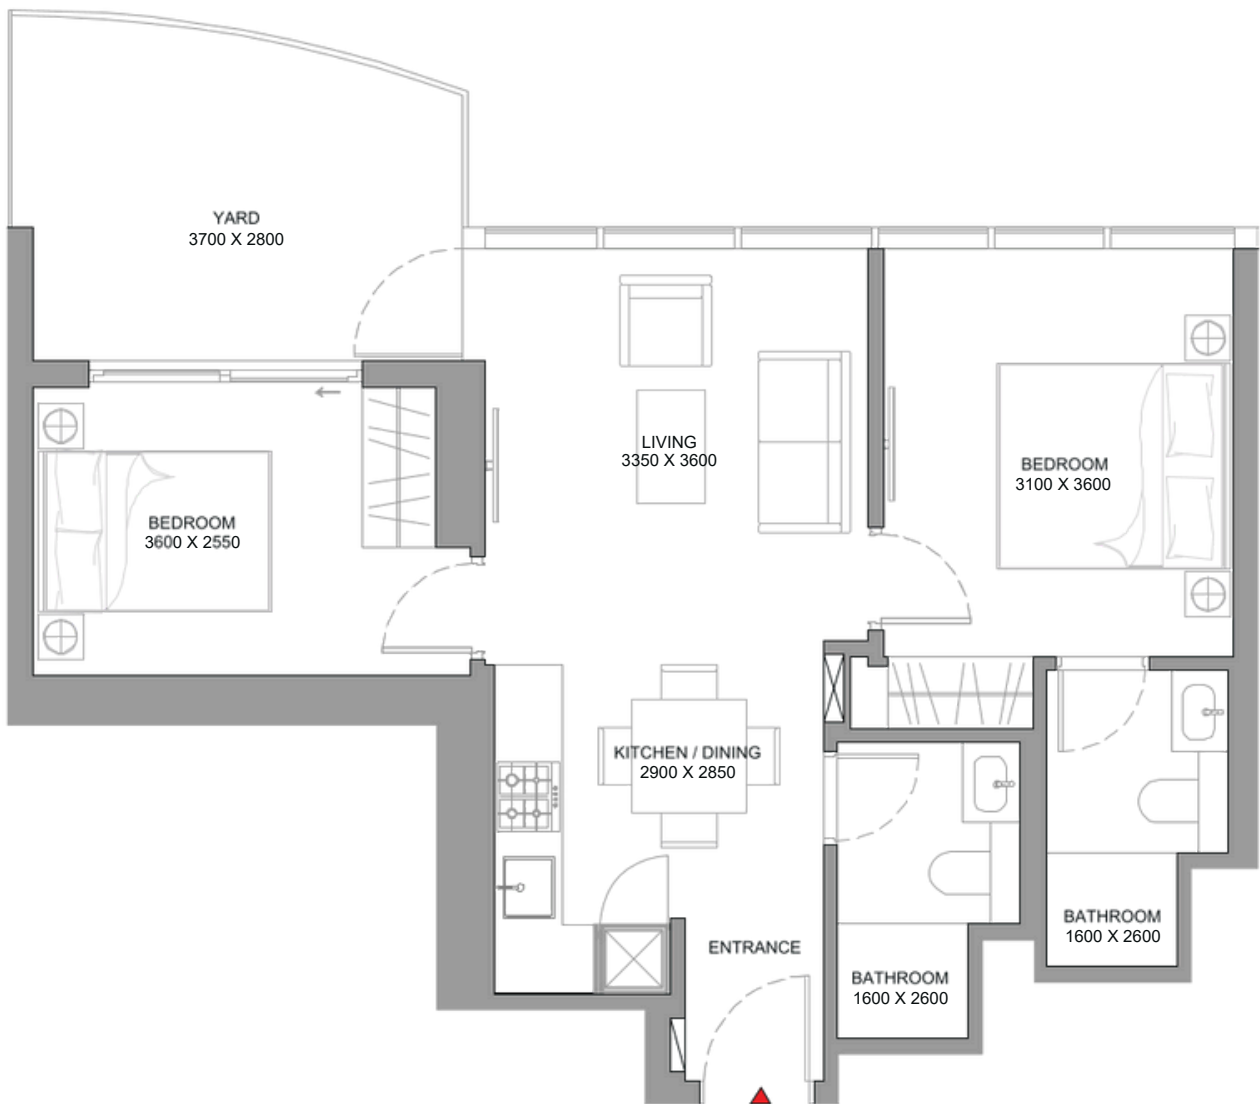

# 2 BEDROOM APARTMENT TYPE D (with yard)

TOTAL SALEABLE AREA  
SUITE = 634.32 SQ.FT.  
YARD = 127.88 SQ.FT.  
TOTAL = 762.19 SQ.FT.

## TOWER A

List of unit numbers with this unit plan:

### VIEWS

Amenity View  
A-101