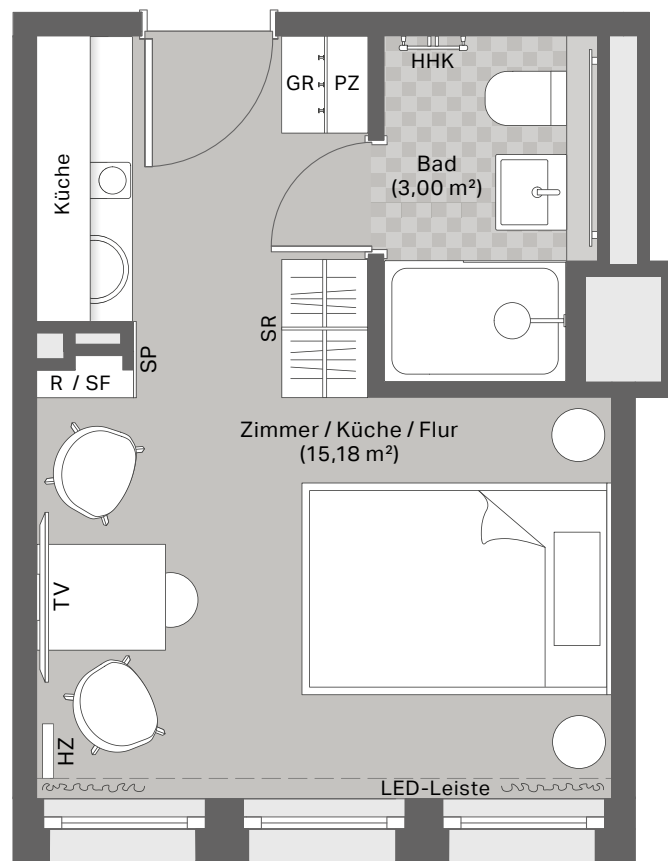

Apartment-Typ 1

18,18 m² Fläche

Legende

- PZ = Putzschrank
- GR = Garderobe
- SF = Safe
- R = offenes Regal
- HZ = Heizung
- HHK = Handtuchheizkörper
- SP = Spiegel
- SR = Schrank
- TV = Flatscreen
- TVs = Flatscreen schwenkbar