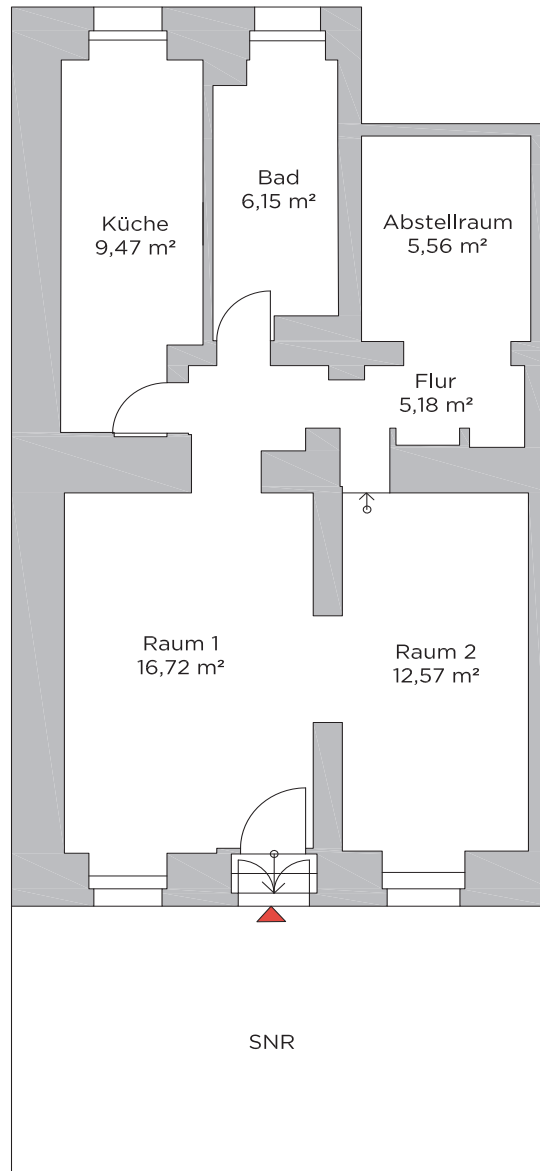

GE 01

COMMERCIAL UNIT 01

SOUTERRAIN
LINKS

2 Räume
ca. 55,65 m²

SOUTERRAIN LEFT

2 rooms
approx. 55,65 sqm

ZUSTAND
CONDITION

Bad = bathroom

Flur = hallway

Küche = kitchen

Raum = room

Abstellraum = storage room

SNR = special use rights

m² = sqm

SNR = Sondernutzungsrecht

Tegeler Straße