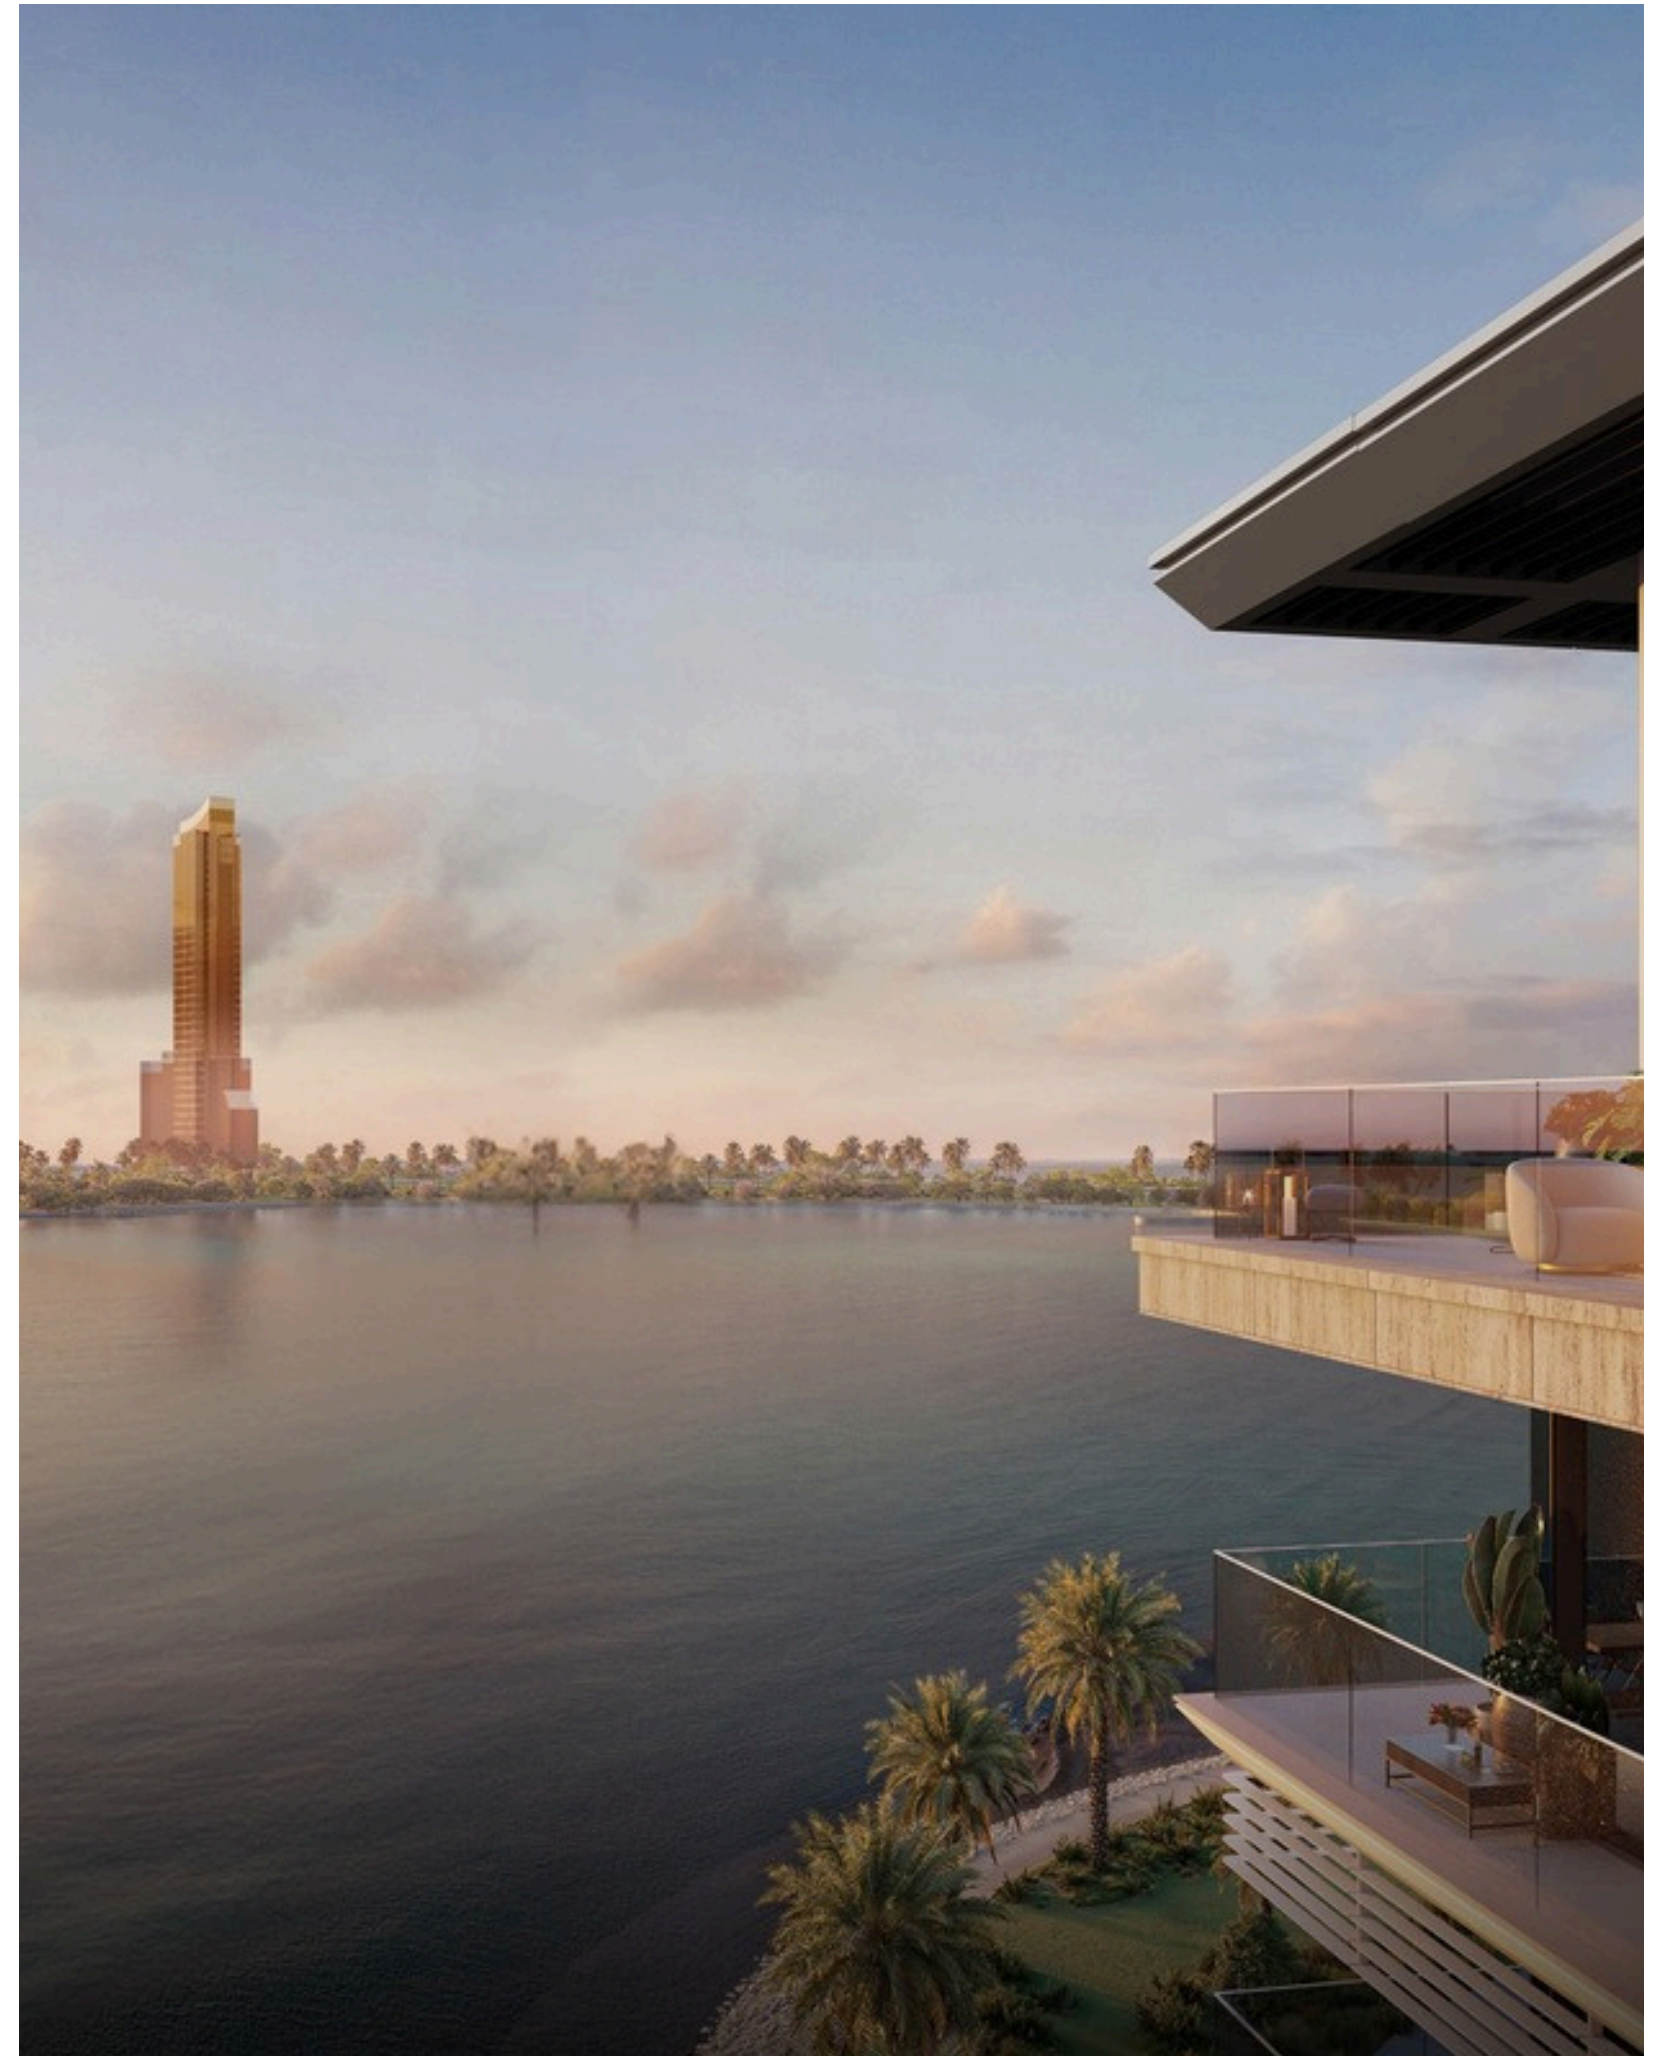

The image features a white, textured wall as the background. On the left side, there are long, diagonal shadows cast by palm trees, creating a rhythmic pattern. In the foreground, the edge of a swimming pool is visible, with clear, rippling water reflecting the light. The overall atmosphere is serene and tropical.

Here, light holds a deeper meaning. It's not just the start of another day; it's an experience to awaken to, a moment to embrace as the world unfolds around you.

A QUINTESSENTIAL ISLAND LIVING

Al Marjan Island offers a vibrant island lifestyle, surrounded by the pristine waters of the Arabian Gulf. This man-made archipelago in Ras Al Khaimah is known for its serene beaches, boutique resorts, and stunning views, making it an ideal coastal escape. The arrival of Wynn Resort further establishes Al Marjan Island as a premier destination for upscale tourism and refined island living.

The shimmering Arabian Gulf meets the sky in a breathtaking panorama, with vibrant sunrises and sunsets painting the horizon, offering serene beauty from every view.

ARCHITECTURAL ICON

It stands as a bold architectural statement, designed to immerse residents in stunning views of the Arabian Gulf while offering unparalleled proximity to the Wynn Resort. Meticulously crafted residences feature floor-to-ceiling windows and expansive terraces, blurring the line between indoors and outdoors. From dawn to dusk, every space is bathed in natural light, allowing residents to fully embrace the beauty of the sea throughout the day.