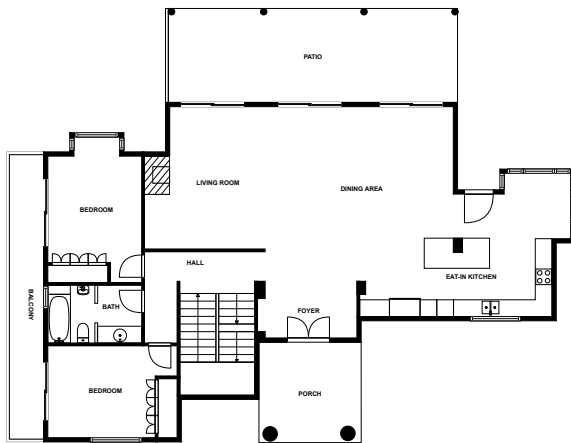

Home report

Highlights

1 Kitchen

1 Living room

4 Bedroom

3 Bath

33 Doors

23 Windows

Floor plan

SIZES AND DIMENSIONS ARE APPROXIMATE, ACTUAL MAY VARY.

Appendix 1: Data sheet

Room - 1	Room - Electrical - 1	Utility - 1
Utility - Laundry - 1	Garage - 1	Hall - 4
RecreationRoom - 1	Bath - 3	Bath - Master - 1
Bedroom - 4	Bedroom - Master - 1	Entry - 1
Entry - Foyer - 1	Kitchen - 1	Kitchen - EatIn - 1
Dining - 1	Dining - Open - 1	LivingRoom - 1
Outdoor - 4	Outdoor - Patio - 1	Outdoor - Balcony - 2
Outdoor - Porch - 1	Closet - 1	Closet - WalkIn - 1
OpenToBelow - 1		