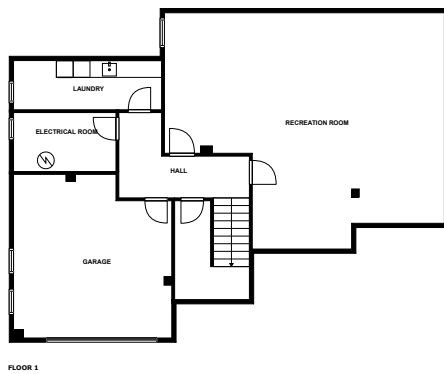

Home report

Highlights

1 Kitchen

1 Living room

4 Bedroom

3 Bath

33 Doors

23 Windows

Floor plan

SIZES AND DIMENSIONS ARE APPROXIMATE, ACTUAL MAY VARY.

Appendix 1: Data sheet

Room - 1	Room - Electrical - 1	Utility - 1
Utility - Laundry - 1	Garage - 1	Hall - 4
RecreationRoom - 1	Bath - 3	Bath - Master - 1
Bedroom - 4	Bedroom - Master - 1	Entry - 1
Entry - Foyer - 1	Kitchen - 1	Kitchen - EatIn - 1
Dining - 1	Dining - Open - 1	LivingRoom - 1
Outdoor - 4	Outdoor - Patio - 1	Outdoor - Balcony - 2
Outdoor - Porch - 1	Closet - 1	Closet - WalkIn - 1
OpenToBelow - 1		