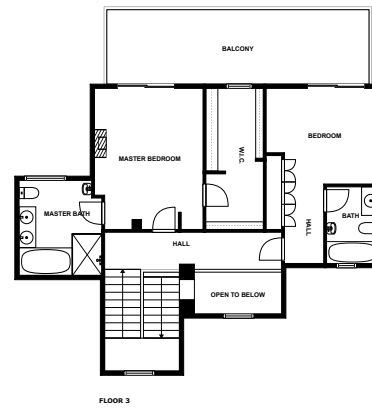

Home report

Highlights

1 Kitchen

1 Living room

4 Bedroom

3 Bath

33 Doors

23 Windows

Floor plan

SIZES AND DIMENSIONS ARE APPROXIMATE, ACTUAL MAY VARY.

Appendix 1: Data sheet

Room - 1	Room - Electrical - 1	Utility - 1
Utility - Laundry - 1	Garage - 1	Hall - 4
RecreationRoom - 1	Bath - 3	Bath - Master - 1
Bedroom - 4	Bedroom - Master - 1	Entry - 1
Entry - Foyer - 1	Kitchen - 1	Kitchen - EatIn - 1
Dining - 1	Dining - Open - 1	LivingRoom - 1
Outdoor - 4	Outdoor - Patio - 1	Outdoor - Balcony - 2
Outdoor - Porch - 1	Closet - 1	Closet - WalkIn - 1
OpenToBelow - 1		