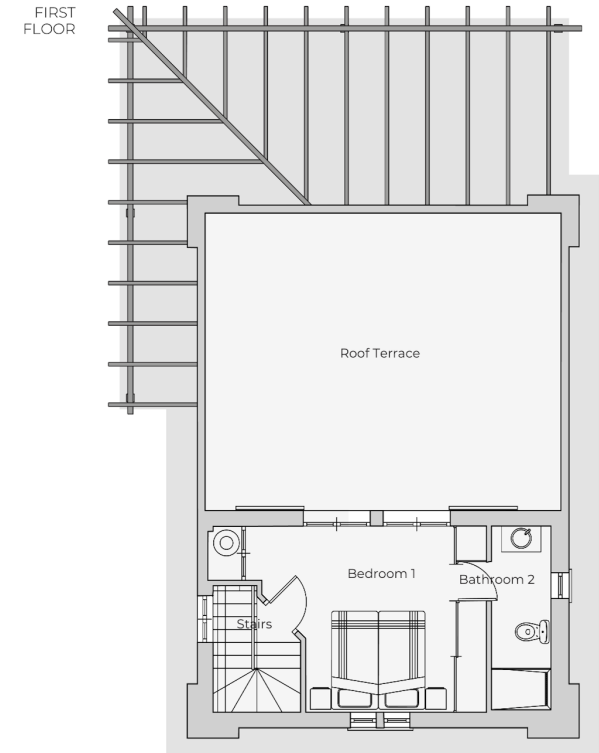

# FLOOR PLANS

BUENAVENTURA  
THREE BEDROOM  
PUEBLO VILLA

PLOT AREA	380m2
BUILT AREA	607m2 111m2
TERRACE AREA	76m2

GROUND FLOOR

FIRST FLOOR