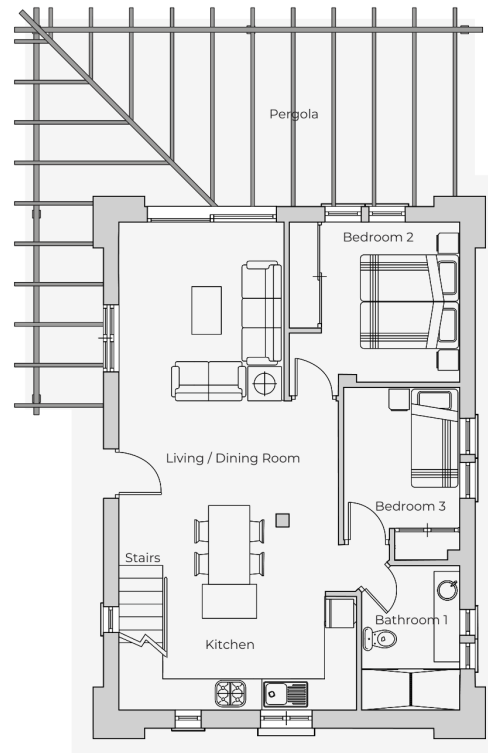

# FLOOR PLANS

BUENAVENTURA  
THREE BEDROOM  
PUEBLO VILLA

PLOT AREA	380m2
BUILT AREA	607m2 111m2
TERRACE AREA	76m2

GROUND FLOOR

FIRST FLOOR