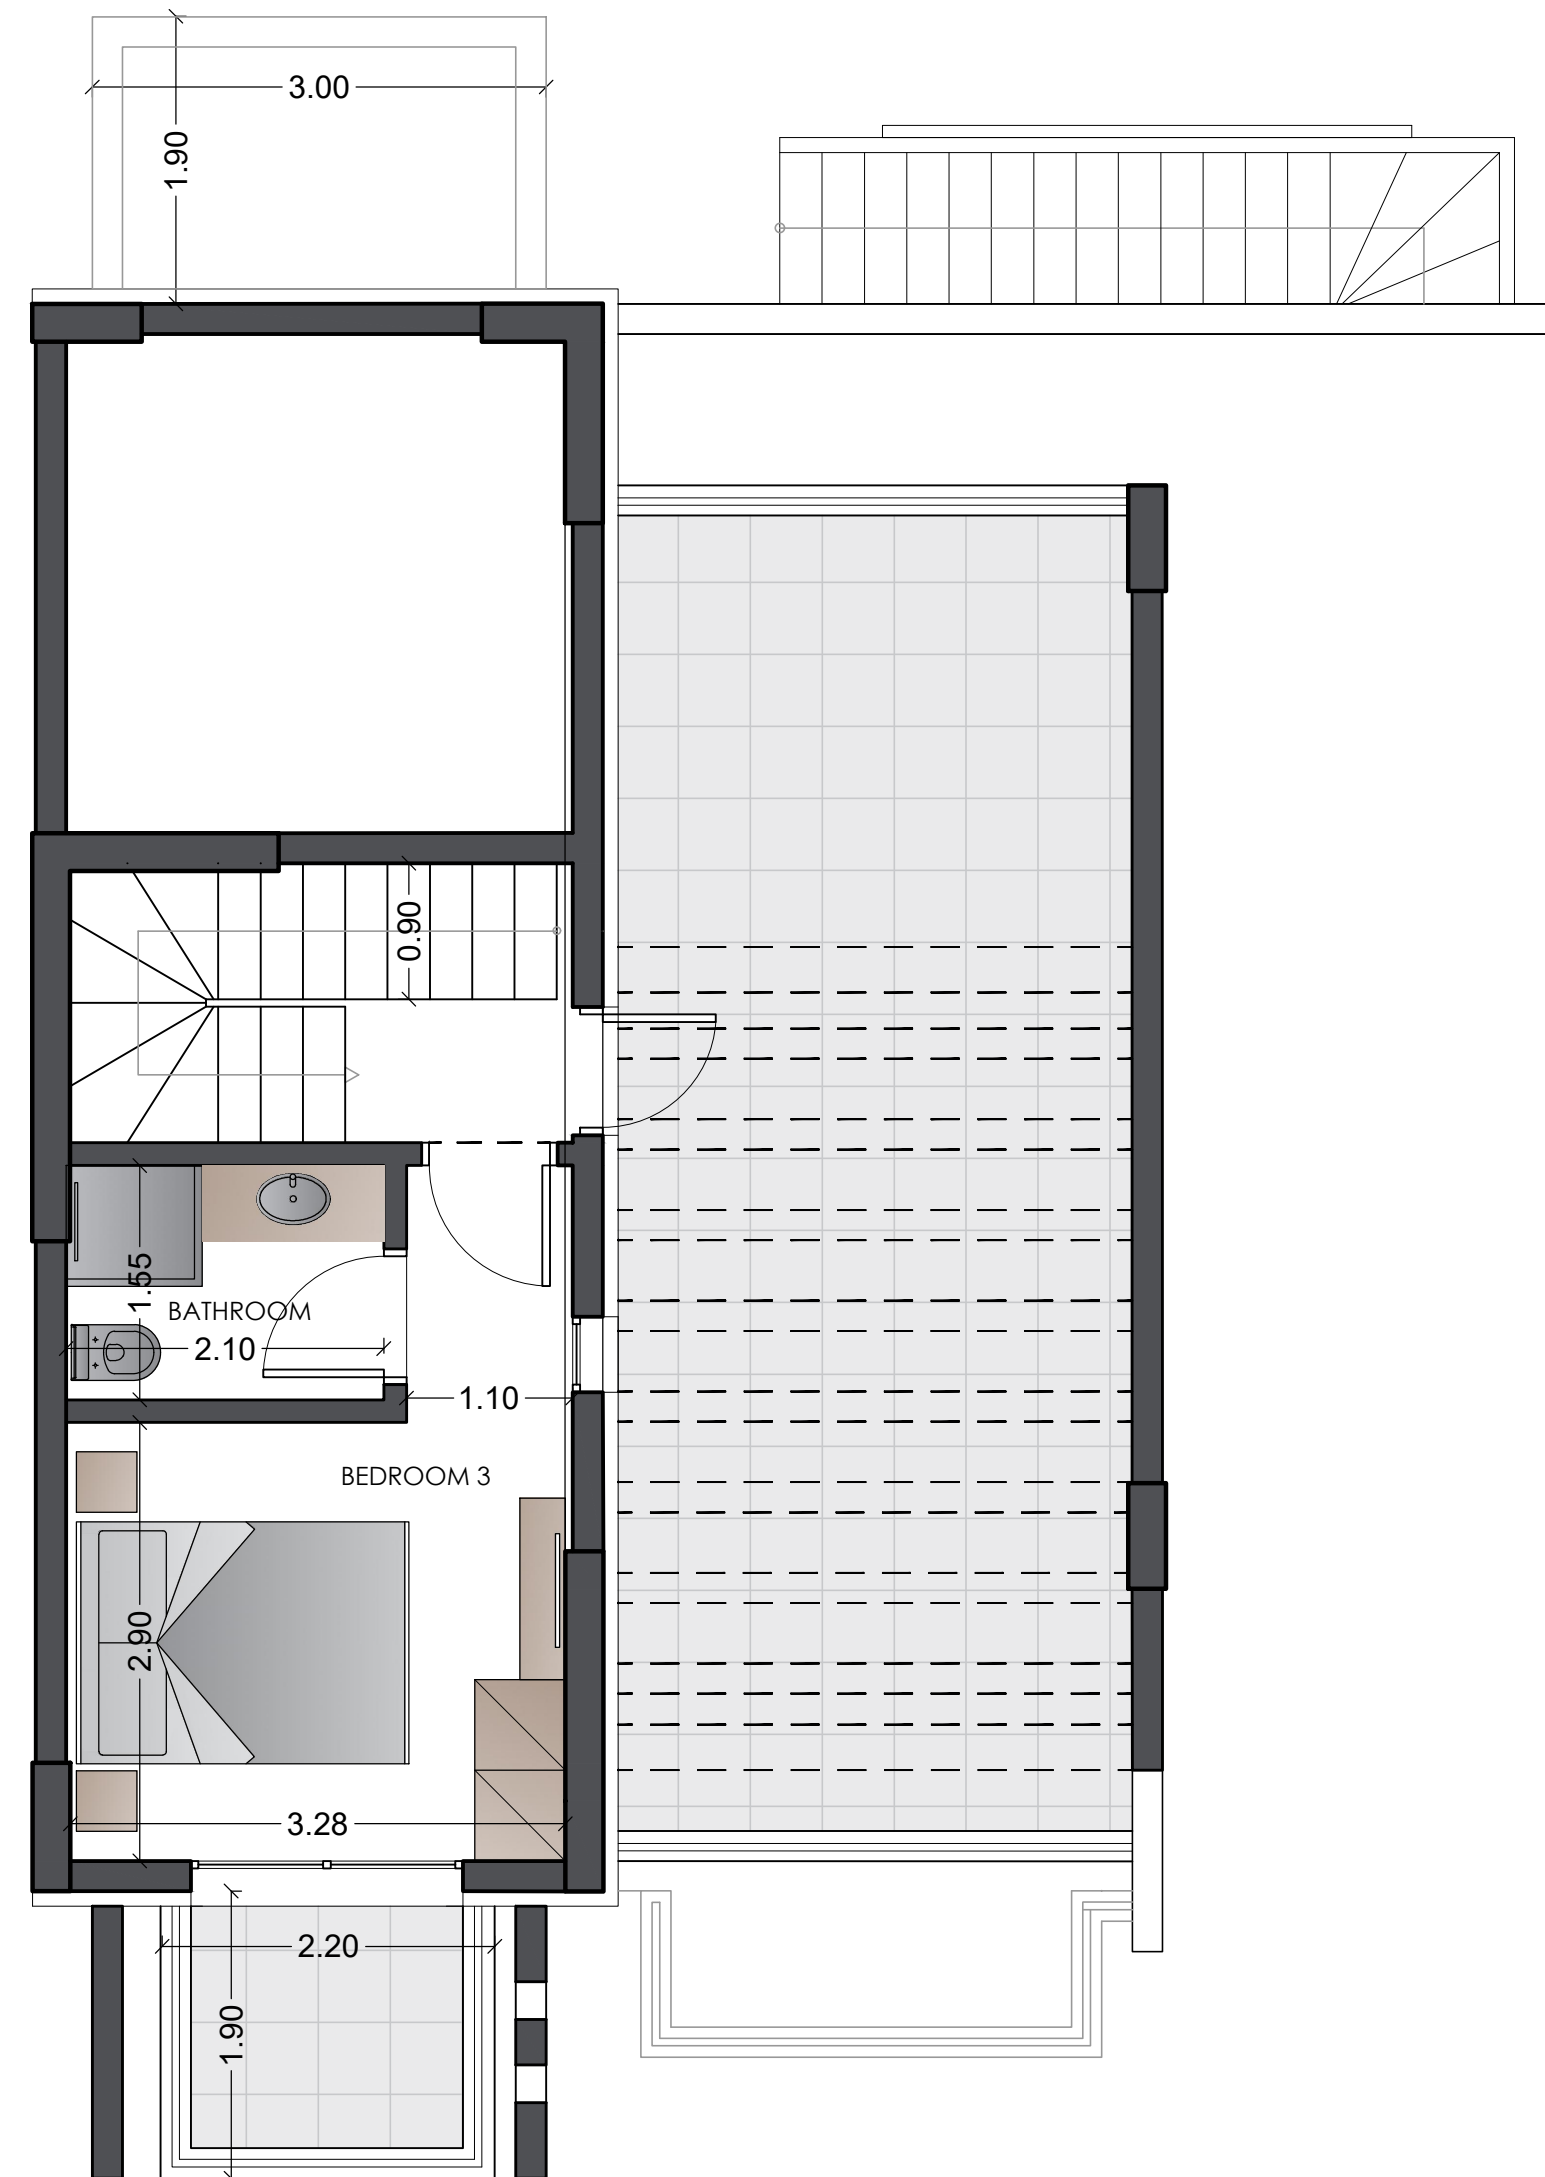

First Floor

APARTMENT
A6

Attic Floor

APARTMENT
A6

Total: 88,35 sq.m.