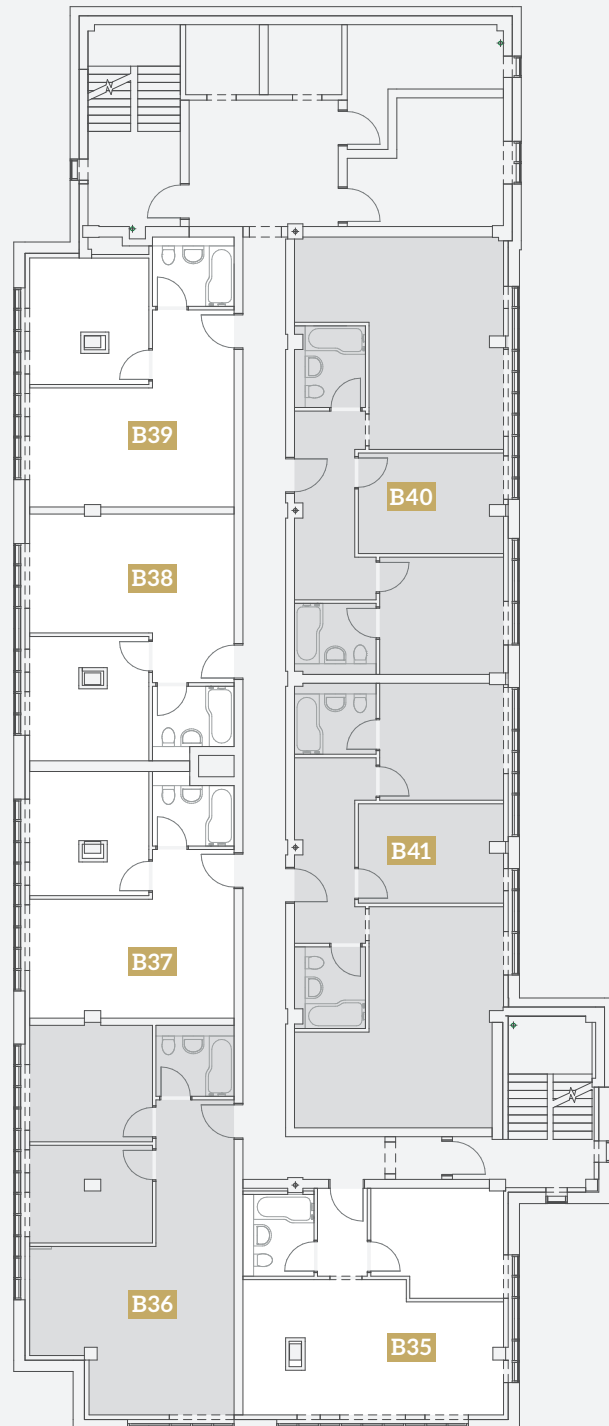

Residence B, Fifth Floor

Apartment B35

One Bedroom Apartment
46.50m²

Apartment B36

Two Bedroom Apartment
60.20m²

Apartment B37

One Bedroom Apartment
39.30m²

Apartment B38

One Bedroom Apartment
39.30m²

Apartment B39

One Bedroom Apartment
42.40m²

Apartment B40

Two Bedroom Apartment
72.00m²

Apartment B41

Two Bedroom Apartment
72.30m²

□ One Bed Apt. ■ Two Bed Apt. ■ Two Bed Duplex ■ Three Bed Duplex