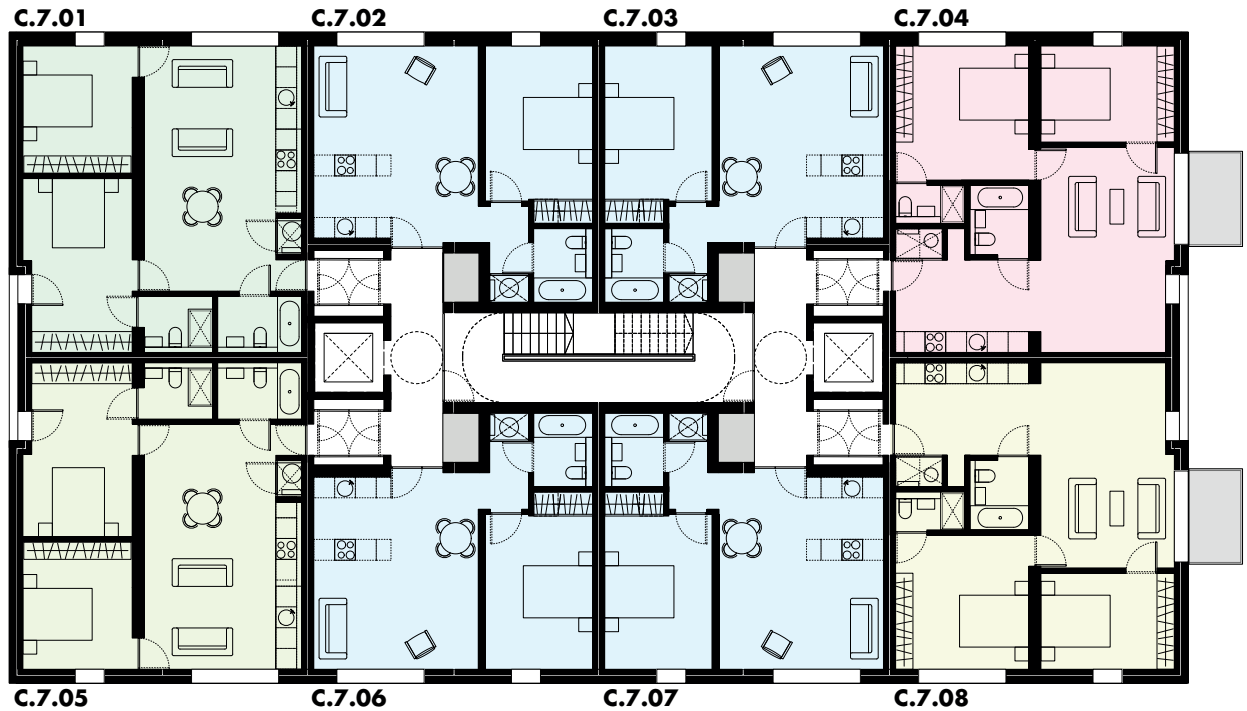

Building Level Apartment
Element 07 C.7.01 - C.7.08

C.7.01 2 bed apartment area
rooms (approx)
living room 4.47m x 7.11m
bedroom 1 3.18m x 3.85m
bedroom 2 3.18m x 4.86m
bathroom 1.63m x 2.40m
ensuite 1.63m x 1.95m

C.7.02 1 bed apartment area
rooms (approx)
living room 4.40m x 5.54m
bedroom 3.40m x 3.66m
bathroom 1.75m x 2.08m

C.7.03 1 bed apartment area
rooms (approx)
living room 4.40m x 5.54m
bedroom 3.40m x 3.66m
bathroom 1.75m x 2.08m

C.7.04 2 bed apartment area
rooms (approx)
living room 3.78m x 5.80m
kitchen 2.40m x 3.60m
bedroom 1 2.80m x 4.02m
bedroom 2 3.62m x 3.86m
bathroom 1.62m x 2.28m
ensuite 1.88m x 1.45m
balcony 1.52m x 2.40m

C.7.05 2 bed apartment area
rooms (approx)
living room 4.47m x 7.11m
bedroom 1 3.18m x 3.85m
bedroom 2 3.18m x 4.86m
bathroom 1.63m x 2.40m
ensuite 1.63m x 1.95m

C.7.06 1 bed apartment area
rooms (approx)
living room 4.40m x 5.54m
bedroom 3.40m x 3.66m
bathroom 1.75m x 2.08m

C.7.07 1 bed apartment area
rooms (approx)
living room 4.40m x 5.54m
bedroom 3.40m x 3.66m
bathroom 1.75m x 2.08m

C.7.08 2 bed apartment area
rooms (approx)
living room 3.78m x 5.80m
kitchen 2.40m x 3.60m
bedroom 1 2.80m x 4.02m
bedroom 2 3.62m x 3.86m
bathroom 1.62m x 2.28m