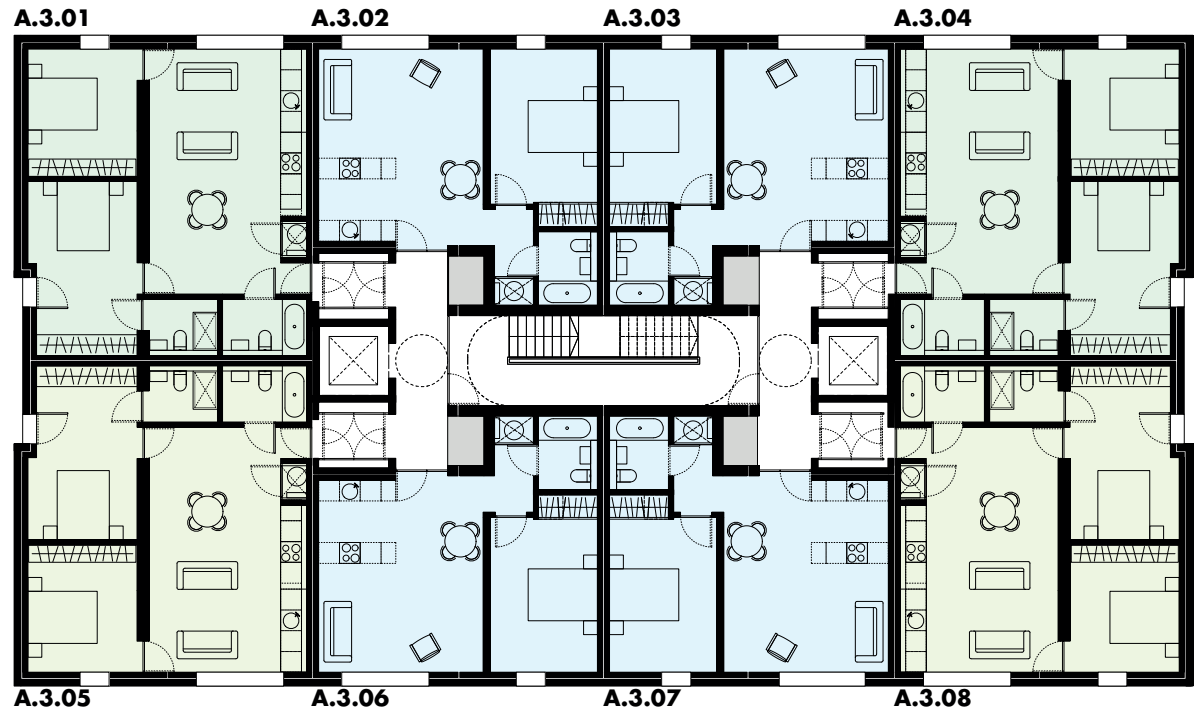

A.2.04 2 bed apartment
area

rooms (approx)
 living room 4.47m x 7.11m
 bedroom 1 3.18m x 3.85m
 bedroom 2 3.18m x 4.86m
 bathroom 1.63m x 2.40m
 ensuite 1.63m x 1.95m

A.2.05 2 bed apartment
area

rooms (approx)
 living room 4.47m x 7.11m
 bedroom 1 3.18m x 3.85m
 bedroom 2 3.18m x 4.86m
 bathroom 1.63m x 2.40m
 ensuite 1.63m x 1.95m

A.2.06 1 bed apartment
area

rooms (approx)
 living room 4.40m x 5.54m
 bedroom 3.40m x 3.66m
 bathroom 1.75m x 2.08m

A.2.07 1 bed apartment
area

rooms (approx)
 living room 4.40m x 5.54m
 bedroom 3.40m x 3.66m
 bathroom 1.75m x 2.08m

A.2.08 2 bed apartment
area

rooms (approx)
 living room 4.47m x 7.11m
 bedroom 1 3.18m x 3.85m
 bedroom 2 3.18m x 4.86m
 bathroom 1.63m x 2.40m
 ensuite 1.63m x 1.95m

A.3.01 2 bed apartment area
 rooms (approx)
 living room 4.47m x 7.11m
 bedroom 1 3.18m x 3.85m
 bedroom 2 3.18m x 4.86m
 bathroom 1.63m x 2.40m
 ensuite 1.63m x 1.95m

A.3.02 1bed apartment area
 rooms (approx)
 living room 4.40m x 5.54m
 bedroom 3.40m x 3.66m
 bathroom 1.75m x 2.08m

A.3.03 1bed apartment area
 rooms (approx)
 living room 4.40m x 5.54m
 bedroom 3.40m x 3.66m
 bathroom 1.75m x 2.08m