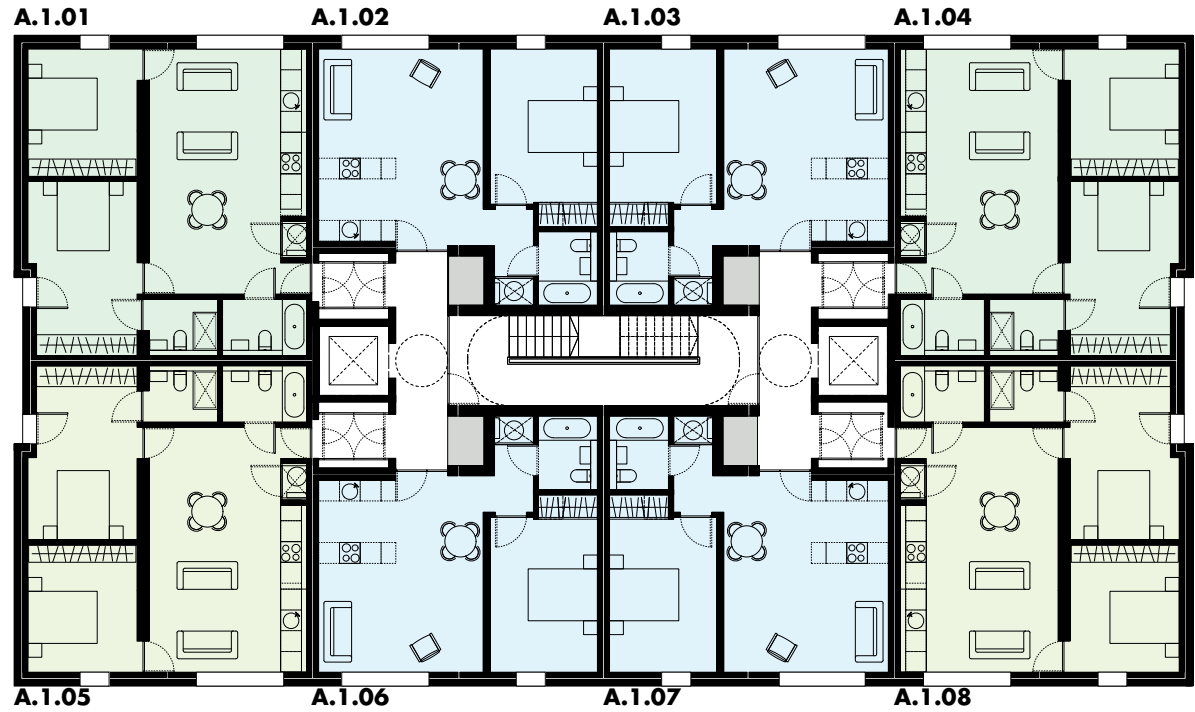

FLOOR PLANS

FLOOR PLANS

	PAGE
LEVEL 00	03
LEVEL 01	04
LEVEL 02	05
LEVEL 03	06
LEVEL 04	07
LEVEL 05	08
LEVEL 06	09

Building Level Apartment
Graphene 00 **N/A**

Building Level Apartment
Graphene 01 **A.1.01 - A.1.08**

A.1.01 2 bed apartment area
 rooms (approx)
 living room 4.47m x 7.11m
 bedroom 1 3.18m x 3.85m
 bedroom 2 3.18m x 4.86m
 bathroom 1.63m x 2.40m
 ensuite 1.63m x 1.95m

A.1.02 1bed apartment area
 rooms (approx)
 living room 4.40m x 5.54m
 bedroom 3.40m x 3.66m
 bathroom 1.75m x 2.08m

A.1.03 1bed apartment area
 rooms (approx)
 living room 4.40m x 5.54m
 bedroom 3.40m x 3.66m
 bathroom 1.75m x 2.08m

A.1.04 2 bed apartment area
 rooms (approx)
 living room 4.47m x 7.11m
 bedroom 1 3.18m x 3.85m
 bedroom 2 3.18m x 4.86m
 bathroom 1.63m x 2.40m
 ensuite 1.63m x 1.95m

A.1.05 2 bed apartment area
 rooms (approx)
 living room 4.47m x 7.11m
 bedroom 1 3.18m x 3.85m
 bedroom 2 3.18m x 4.86m
 bathroom 1.63m x 2.40m
 ensuite 1.63m x 1.95m

A.1.06 1bed apartment area
 rooms (approx)
 living room 4.40m x 5.54m
 bedroom 3.40m x 3.66m
 bathroom 1.75m x 2.08m