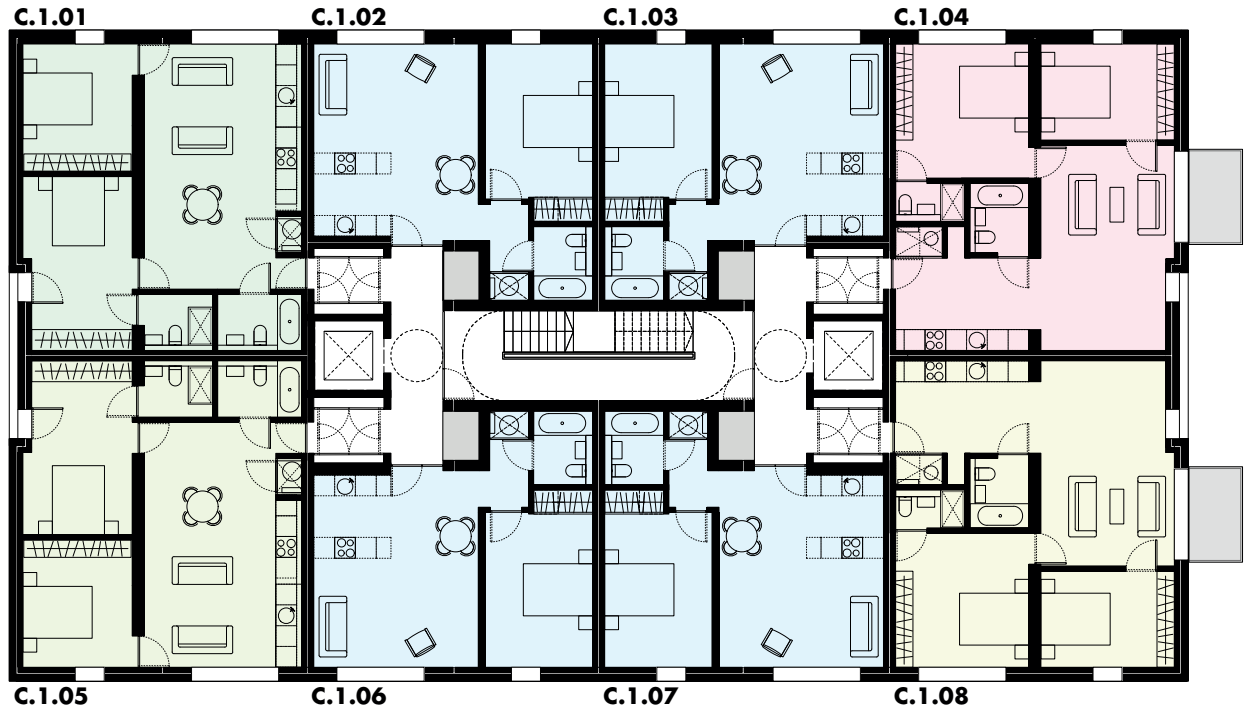

Building Level Apartment
Element 01 C.1.01 - C.1.08

C.1.01 2 bed apartment area
rooms (approx)
living room 4.47m x 7.11m
bedroom 1 3.18m x 3.85m
bedroom 2 3.18m x 4.86m
bathroom 1.63m x 2.40m
ensuite 1.63m x 1.95m

C.1.02 1 bed apartment area
rooms (approx)
living room 4.40m x 5.54m
bedroom 3.40m x 3.66m
bathroom 1.75m x 2.08m

C.1.03 1 bed apartment area
rooms (approx)
living room 4.40m x 5.54m
bedroom 3.40m x 3.66m
bathroom 1.75m x 2.08m

C.1.04 2 bed apartment area
rooms (approx)
living room 3.78m x 5.80m
kitchen 2.40m x 3.60m
bedroom 1 2.80m x 4.02m
bedroom 2 3.62m x 3.86m
bathroom 1.62m x 2.28m
ensuite 1.88m x 1.45m
balcony 1.52m x 2.40m

C.1.05 2 bed apartment area
rooms (approx)
living room 4.47m x 7.11m
bedroom 1 3.18m x 3.85m
bedroom 2 3.18m x 4.86m
bathroom 1.63m x 2.40m
ensuite 1.63m x 1.95m

C.1.06 1 bed apartment area
rooms (approx)
living room 4.40m x 5.54m
bedroom 3.40m x 3.66m
bathroom 1.75m x 2.08m

C.1.07 1 bed apartment area
rooms (approx)
living room 4.40m x 5.54m
bedroom 3.40m x 3.66m
bathroom 1.75m x 2.08m

C.1.08 2 bed apartment area
rooms (approx)
living room 3.78m x 5.80m
kitchen 2.40m x 3.60m
bedroom 1 2.80m x 4.02m
bedroom 2 3.62m x 3.86m
bathroom 1.62m x 2.28m