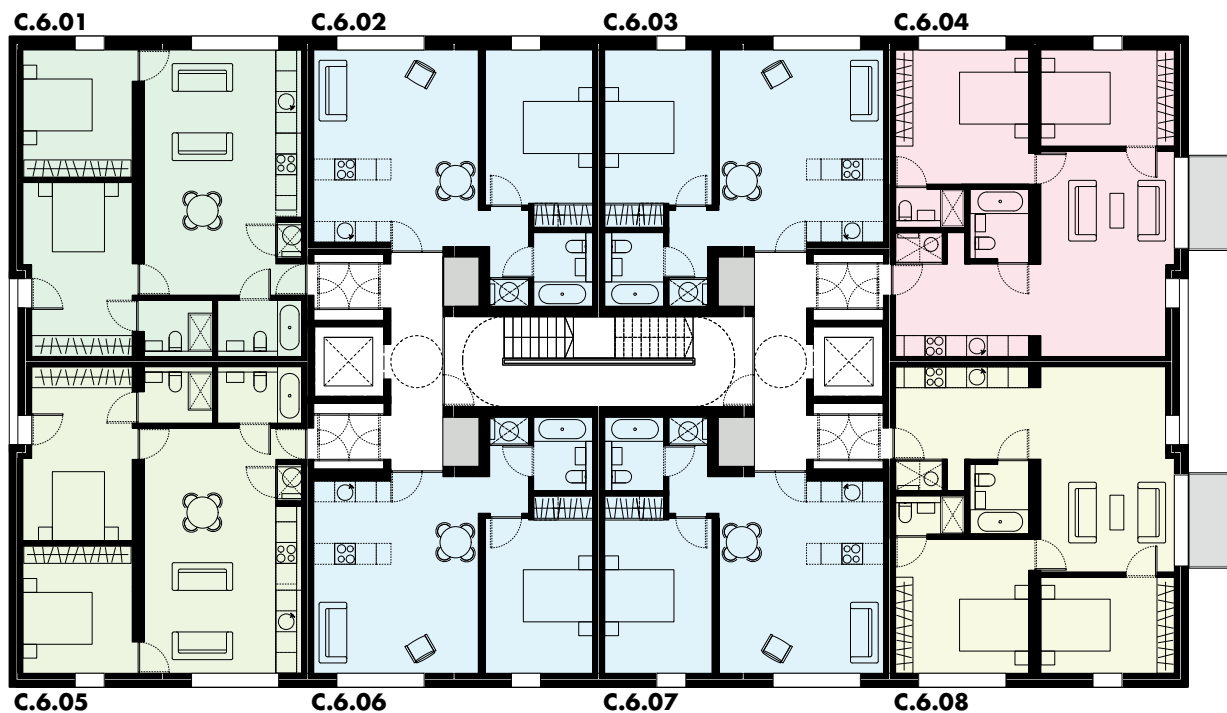

Building Level Apartment
Element 06 C.6.01 - C.6.08

C.6.01 2 bed apartment area
rooms (approx)
living room 4.47m x 7.11m
bedroom 1 3.18m x 3.85m
bedroom 2 3.18m x 4.86m
bathroom 1.63m x 2.40m
ensuite 1.63m x 1.95m

C.6.02 1 bed apartment area
rooms (approx)
living room 4.40m x 5.54m
bedroom 3.40m x 3.66m
bathroom 1.75m x 2.08m

C.6.03 1 bed apartment area
rooms (approx)
living room 4.40m x 5.54m
bedroom 3.40m x 3.66m
bathroom 1.75m x 2.08m

C.6.04 2 bed apartment area
rooms (approx)
living room 3.78m x 5.80m
kitchen 2.40m x 3.60m
bedroom 1 2.80m x 4.02m
bedroom 2 3.62m x 3.86m
bathroom 1.62m x 2.28m
ensuite 1.88m x 1.45m
balcony 1.52m x 2.40m

C.6.05 2 bed apartment area
rooms (approx)
living room 4.47m x 7.11m
bedroom 1 3.18m x 3.85m
bedroom 2 3.18m x 4.86m
bathroom 1.63m x 2.40m
ensuite 1.63m x 1.95m

C.6.06 1 bed apartment area
rooms (approx)
living room 4.40m x 5.54m
bedroom 3.40m x 3.66m
bathroom 1.75m x 2.08m

C.6.07 1 bed apartment area
rooms (approx)
living room 4.40m x 5.54m
bedroom 3.40m x 3.66m
bathroom 1.75m x 2.08m

C.6.08 2 bed apartment area
rooms (approx)
living room 3.78m x 5.80m
kitchen 2.40m x 3.60m
bedroom 1 2.80m x 4.02m
bedroom 2 3.62m x 3.86m
bathroom 1.62m x 2.28m