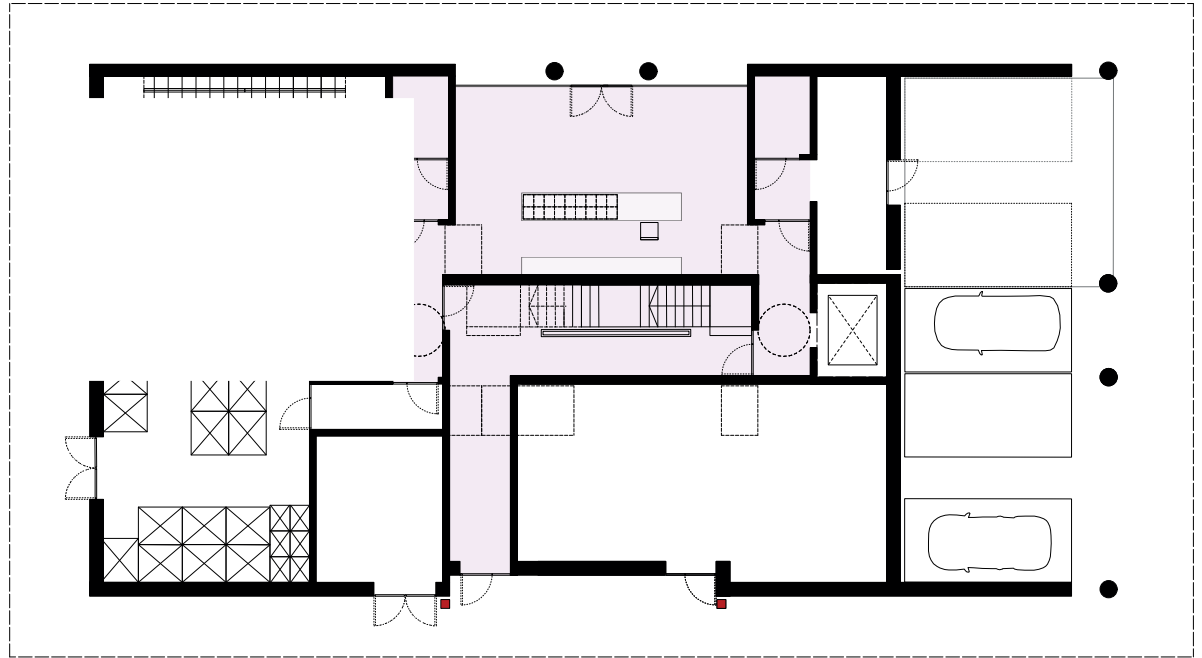

Building   Level   Apartment
Enigma   **00**   **N/A**

conciergerie