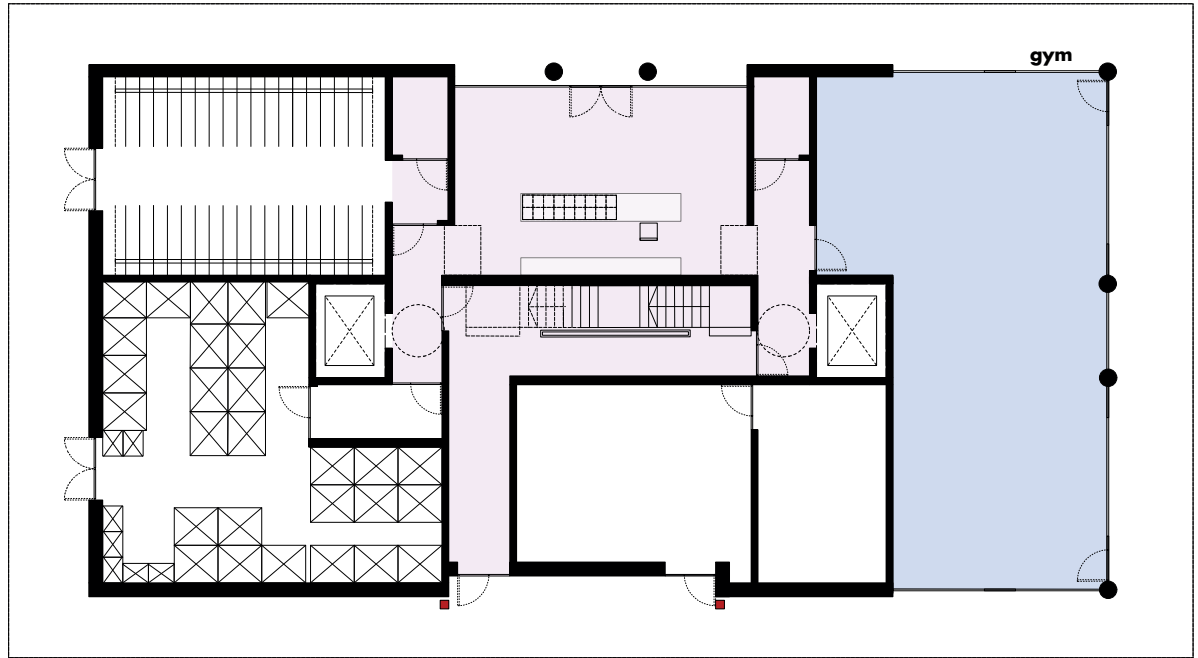

Building Level Apartment
Element 00 N/A

conciierge

gym
area

100.0 sqm/1076.4 sqft