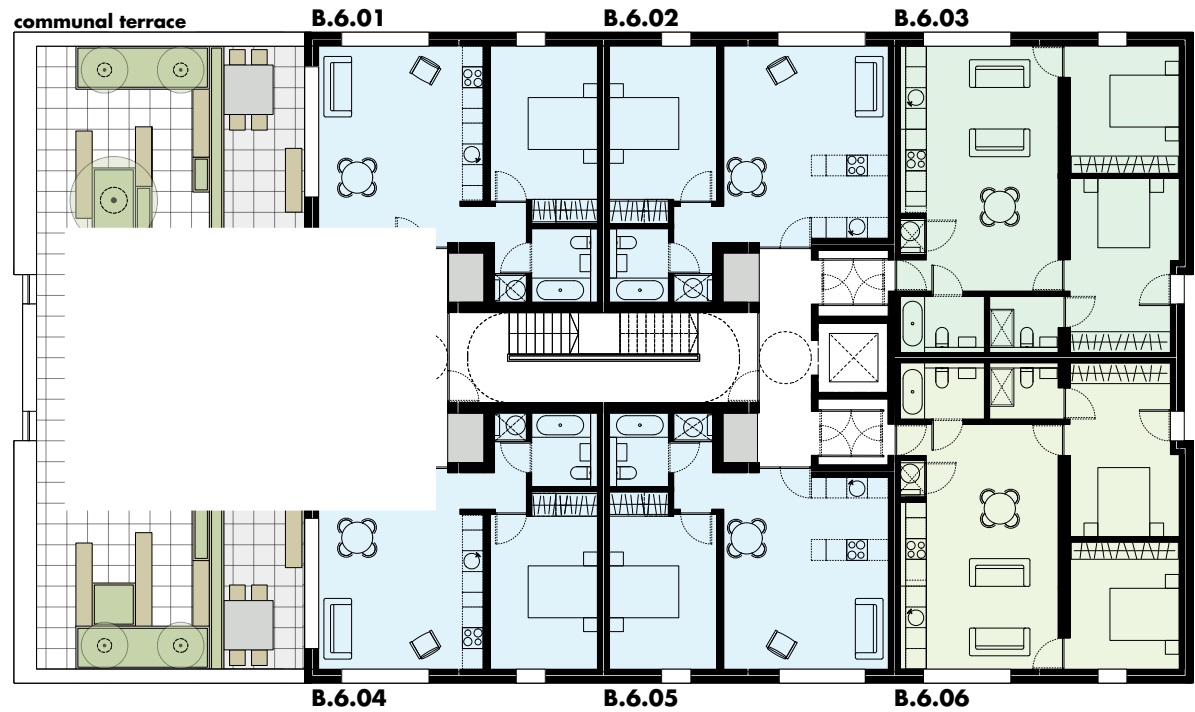

Building Level Apartment
Enigma 06 B.6.01 - B.6.06

B.6.01 1bed apartment area
rooms (approx)
living room 4.40m x 5.54m
bedroom 3.40m x 3.66m
bathroom 1.75m x 2.08m
terrace 5.80m x 2.70m

B.6.02 1bed apartment area
rooms (approx)
living room 4.40m x 5.54m
bedroom 3.40m x 3.66m
bathroom 1.75m x 2.08m

B.6.03 2 bed apartment area
rooms (approx)
living room 4.47m x 7.11m
bedroom 1 3.18m x 3.85m
bedroom 2 3.18m x 4.86m
bathroom 1.63m x 2.40m
ensuite 1.63m x 1.95m

B.6.04 1bed apartment area
rooms (approx)
living room 4.40m x 5.54m
bedroom 3.40m x 3.66m
bathroom 1.75m x 2.08m
terrace 5.80m x 2.70m

B.6.05 1bed apartment area
rooms (approx)
living room 4.40m x 5.54m
bedroom 3.40m x 3.66m
bathroom 1.75m x 2.08m

B.6.06 2 bed apartment area
rooms (approx)
living room 4.47m x 7.11m
bedroom 1 3.18m x 3.85m
bedroom 2 3.18m x 4.86m
bathroom 1.63m x 2.40m
ensuite 1.63m x 1.95m