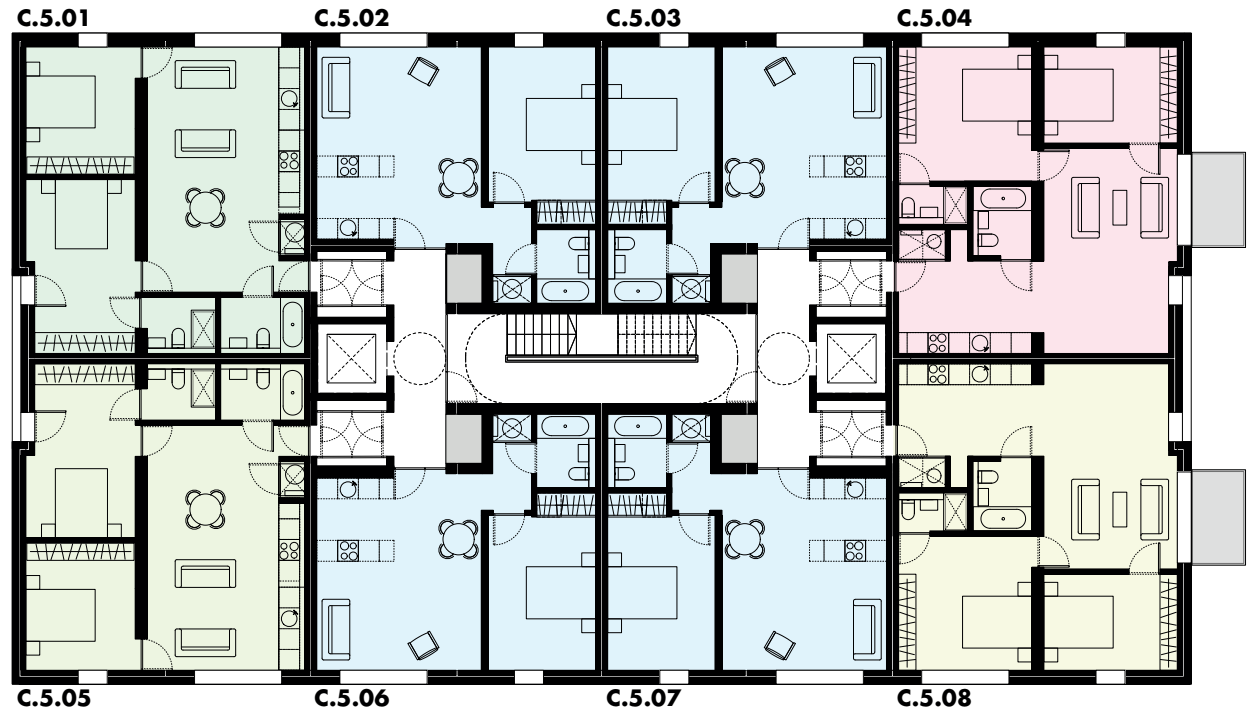

Building Level Apartment
Element 05 C.5.01 - C.5.08

C.5.01 2 bed apartment area
rooms (approx)
living room 4.47m x 7.11m
bedroom 1 3.18m x 3.85m
bedroom 2 3.18m x 4.86m
bathroom 1.63m x 2.40m
ensuite 1.63m x 1.95m

C.5.02 1 bed apartment area
rooms (approx)
living room 4.40m x 5.54m
bedroom 3.40m x 3.66m
bathroom 1.75m x 2.08m

C.5.03 1 bed apartment area
rooms (approx)
living room 4.40m x 5.54m
bedroom 3.40m x 3.66m
bathroom 1.75m x 2.08m

C.5.04 2 bed apartment area
rooms (approx)
living room 3.78m x 5.80m
kitchen 2.40m x 3.60m
bedroom 1 2.80m x 4.02m
bedroom 2 3.62m x 3.86m
bathroom 1.62m x 2.28m
ensuite 1.88m x 1.45m
balcony 1.52m x 2.40m

C.5.05 2 bed apartment area
rooms (approx)
living room 4.47m x 7.11m
bedroom 1 3.18m x 3.85m
bedroom 2 3.18m x 4.86m
bathroom 1.63m x 2.40m
ensuite 1.63m x 1.95m

C.5.06 1 bed apartment area
rooms (approx)
living room 4.40m x 5.54m
bedroom 3.40m x 3.66m
bathroom 1.75m x 2.08m

C.5.07 1 bed apartment area
rooms (approx)
living room 4.40m x 5.54m
bedroom 3.40m x 3.66m
bathroom 1.75m x 2.08m

C.5.08 2 bed apartment area
rooms (approx)
living room 3.78m x 5.80m
kitchen 2.40m x 3.60m
bedroom 1 2.80m x 4.02m
bedroom 2 3.62m x 3.86m
bathroom 1.62m x 2.28m