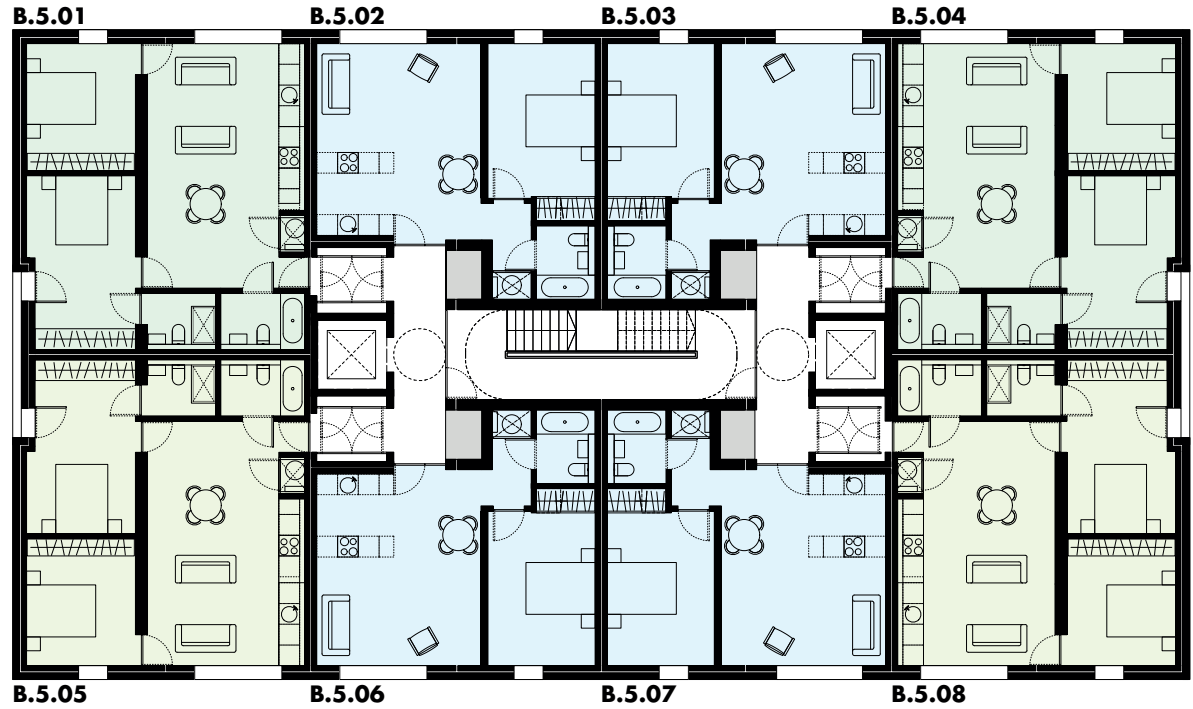

Building Level Apartment
Enigma 05 B.5.01 - B.5.08

B.5.01 2 bed apartment area

rooms (approx)
living room 4.47m x 7.11m
bedroom 1 3.18m x 3.85m
bedroom 2 3.18m x 4.86m
bathroom 1.63m x 2.40m
ensuite 1.63m x 1.95m

B.5.02 1 bed apartment area

rooms (approx)
living room 4.40m x 5.54m
bedroom 3.40m x 3.66m
bathroom 1.75m x 2.08m

B.5.03 1 bed apartment area

rooms (approx)
living room 4.40m x 5.54m
bedroom 3.40m x 3.66m
bathroom 1.75m x 2.08m

B.5.04 2 bed apartment area

rooms (approx)
living room 4.47m x 7.11m
bedroom 1 3.18m x 3.85m
bedroom 2 3.18m x 4.86m
bathroom 1.63m x 2.40m
ensuite 1.63m x 1.95m

B.5.05 2 bed apartment area

rooms (approx)
living room 4.47m x 7.11m
bedroom 1 3.18m x 3.85m
bedroom 2 3.18m x 4.86m
bathroom 1.63m x 2.40m
ensuite 1.63m x 1.95m

B.5.06 1 bed apartment area

rooms (approx)
living room 4.40m x 5.54m
bedroom 3.40m x 3.66m
bathroom 1.75m x 2.08m

B.5.07 1 bed apartment area

rooms (approx)
living room 4.40m x 5.54m
bedroom 3.40m x 3.66m
bathroom 1.75m x 2.08m

B.5.08 2 bed apartment area

rooms (approx)
living room 4.47m x 7.11m
bedroom 1 3.18m x 3.85m
bedroom 2 3.18m x 4.86m
bathroom 1.63m x 2.40m
ensuite 1.63m x 1.95m