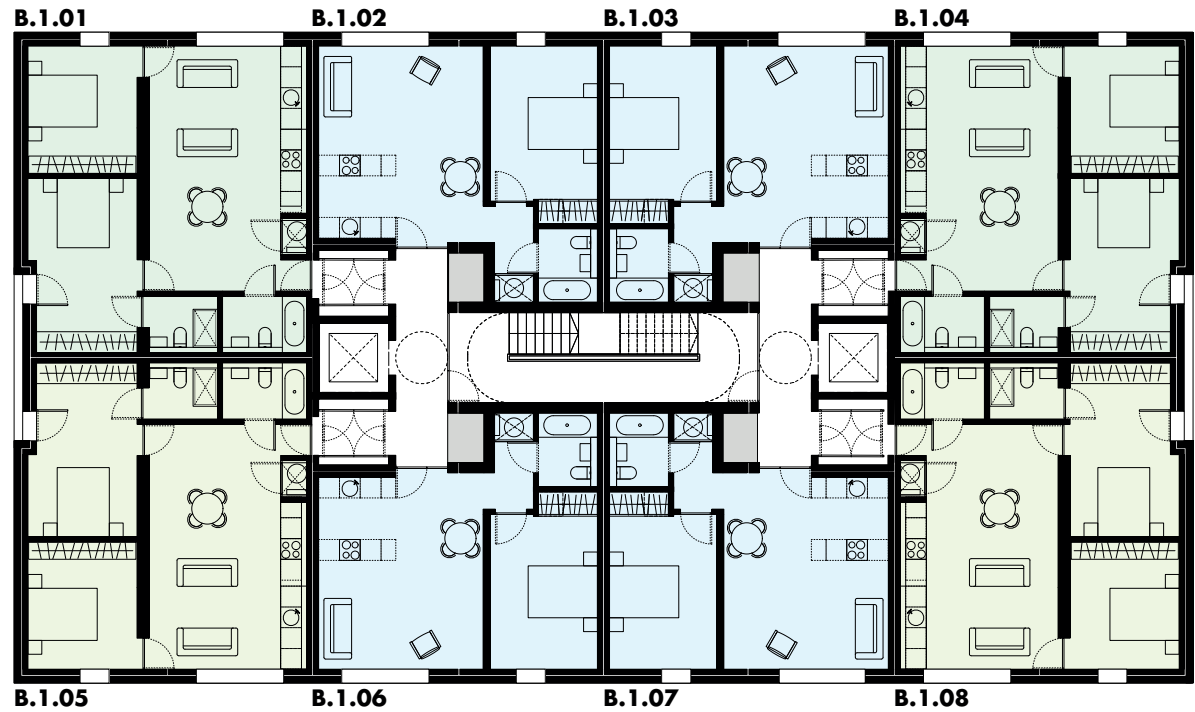

P.01 2 bed apartment
 area

rooms	(approx)
living room	4.47m x 7.11m
bedroom 1	3.18m x 3.85m
bedroom 2	3.18m x 4.86m
bathroom	1.63m x 2.40m
ensuite	1.63m x 1.95m
terrace	7.24m x 8.10m

P.02 2 bed apartment
 area

rooms	(approx)
living room	4.47m x 7.11m
bedroom 1	3.18m x 3.85m
bedroom 2	3.18m x 4.86m
bathroom	1.63m x 2.40m
ensuite	1.63m x 1.95m
terrace	7.24m x 8.10m

FLOOR PLANS

	PAGE
LEVEL 00	11
LEVEL 01	12
LEVEL 02	13
LEVEL 03	14
LEVEL 04	15
LEVEL 05	16
LEVEL 06	17
LEVEL 07	18
LEVEL 08	19

Building Level Apartment
Enigma **00** **N/A**

conciergerie

Building Level Apartment
Enigma 01 B.1.01 - B.1.08

B.1.01 2 bed apartment area
 rooms (approx)
 living room 4.47m x 7.11m
 bedroom 1 3.18m x 3.85m
 bedroom 2 3.18m x 4.86m
 bathroom 1.63m x 2.40m
 ensuite 1.63m x 1.95m

B.1.02 1bed apartment area
 rooms (approx)
 living room 4.40m x 5.54m
 bedroom 3.40m x 3.66m
 bathroom 1.75m x 2.08m

B.1.03 1bed apartment area
 rooms (approx)
 living room 4.40m x 5.54m
 bedroom 3.40m x 3.66m
 bathroom 1.75m x 2.08m