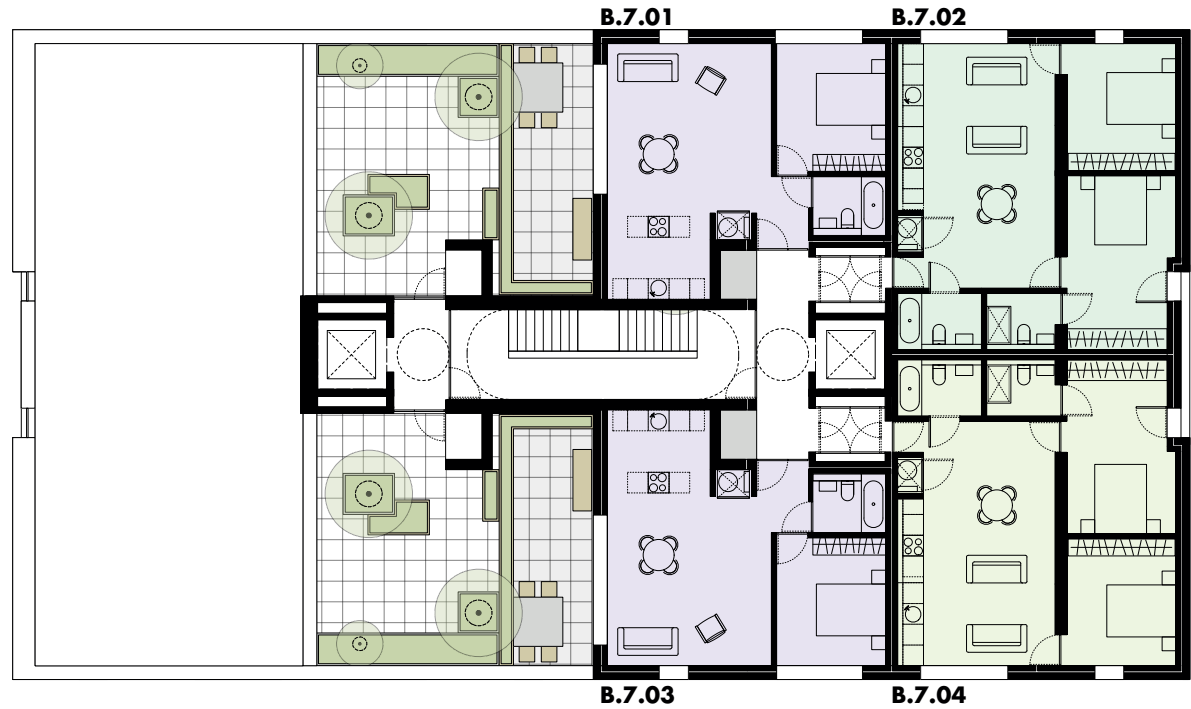

Building Level Apartment
Enigma 07 B.7.01 - B.7.04

B.7.01 1bed apartment
area

rooms	(approx)
living room	4.40m x 7.24m
bedroom	3.40m x 3.66m
bathroom	1.75m x 2.08m
terrace	3.13m x 7.25m

B.7.02 2 bed apartment
area

rooms	(approx)
living room	4.47m x 7.11m
bedroom 1	3.18m x 3.85m
bedroom 2	3.18m x 4.86m
bathroom	1.63m x 2.40m
ensuite	1.63m x 1.95m

B.7.03 1bed apartment
area

rooms	(approx)
living room	4.40m x 7.24m
bedroom	3.40m x 3.66m
bathroom	1.75m x 2.08m
terrace	3.13m x 7.25m

B.7.04 2 bed apartment
area

rooms	(approx)
living room	4.47m x 7.11m
bedroom 1	3.18m x 3.85m
bedroom 2	3.18m x 4.86m
bathroom	1.63m x 2.40m
ensuite	1.63m x 1.95m