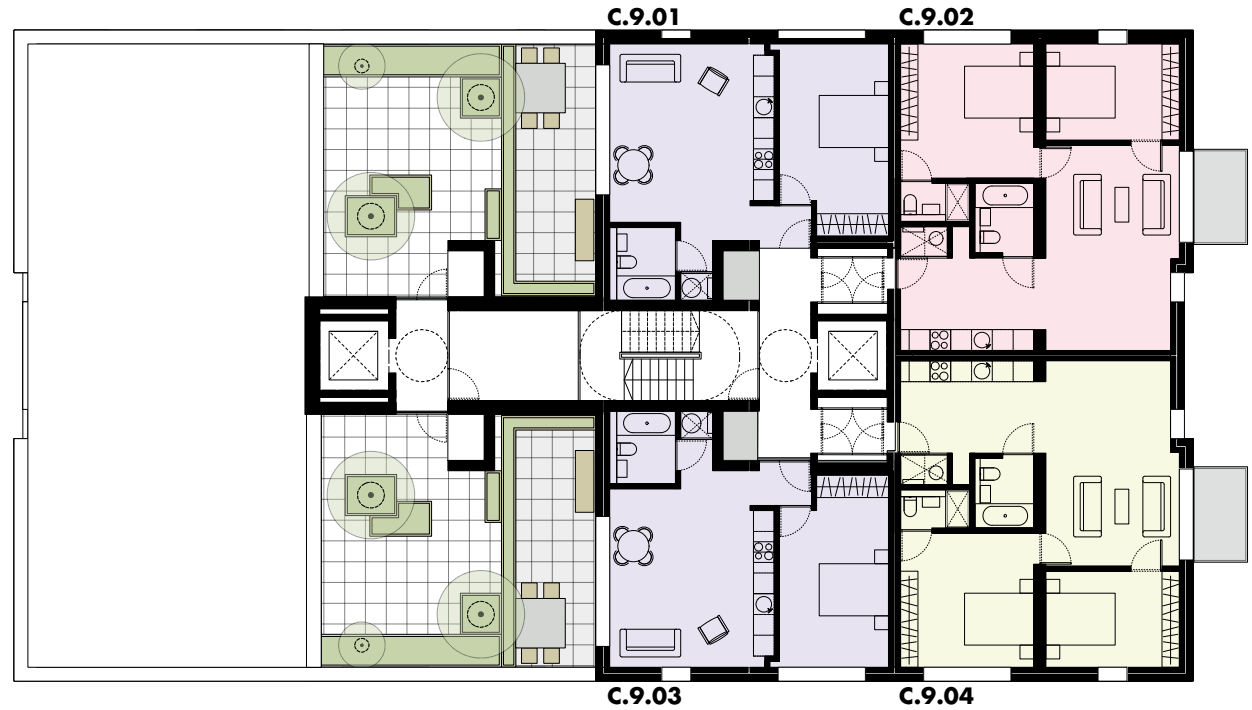

Building Level Apartment
Element 09 C.9.01 - C.9.04

C.9.01 1 bed apartment
area

rooms	(approx.)
living room	4.40m x 5.54m
bedroom	3.40m x 3.66m
bathroom	1.75m x 2.08m
terrace	7.30m x 2.70m

C.9.02 2 bed apartment
area

rooms	(approx.)
living room	3.78m x 5.80m
kitchen	2.40m x 3.60m
bedroom 1	2.80m x 4.02m
bedroom 2	3.62m x 3.86m
bathroom	1.62m x 2.28m
ensuite	1.88m x 1.45m
balcony	1.52m x 2.40m

C.9.03 1 bed apartment
area

rooms	(approx.)
living room	4.40m x 5.54m
bedroom	3.40m x 3.66m
bathroom	1.75m x 2.08m
terrace	7.30m x 2.70m

C.9.04 2 bed apartment
area

rooms	(approx.)
living room	3.78m x 5.80m
kitchen	2.40m x 3.60m
bedroom 1	2.80m x 4.02m
bedroom 2	3.62m x 3.86m
bathroom	1.62m x 2.28m