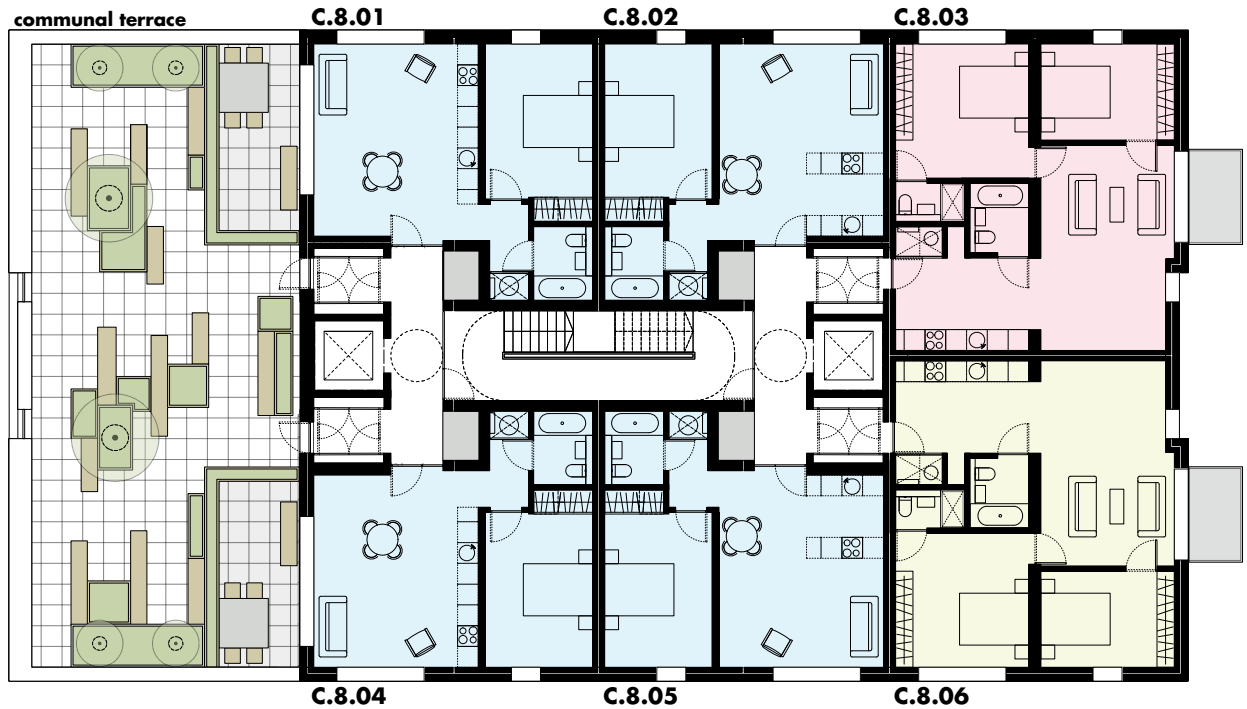

Building Level Apartment
Element 08 C.8.01 - C.8.06

C.8.01 1bed apartment area
rooms (approx)
living room 4.40m x 5.54m
bedroom 3.40m x 3.66m
bathroom 1.75m x 2.08m
terrace 5.38m x 2.30m

C.8.02 1bed apartment area
rooms (approx)
living room 4.40m x 5.54m
bedroom 3.40m x 3.66m
bathroom 1.75m x 2.08m

C.8.03 2bed apartment area
rooms (approx)
living room 3.78m x 5.80m
kitchen 2.40m x 3.60m
bedroom 1 2.80m x 4.02m
bedroom 2 3.62m x 3.86m
bathroom 1.62m x 2.28m
ensuite 1.88m x 1.45m
balcony 1.52m x 2.40m

C.8.04 1bed apartment area
rooms (approx)
living room 4.40m x 5.54m
bedroom 3.40m x 3.66m
bathroom 1.75m x 2.08m
terrace 5.38m x 2.30m
ensuite 1.63m x 1.95m

C.8.05 1bed apartment area
rooms (approx)
living room 4.40m x 5.54m
bedroom 3.40m x 3.66m
bathroom 1.75m x 2.08m

C.8.06 2bed apartment area
rooms (approx)
living room 3.78m x 5.80m
kitchen 2.40m x 3.60m
bedroom 1 2.80m x 4.02m
bedroom 2 3.62m x 3.86m
bathroom 1.62m x 2.28m