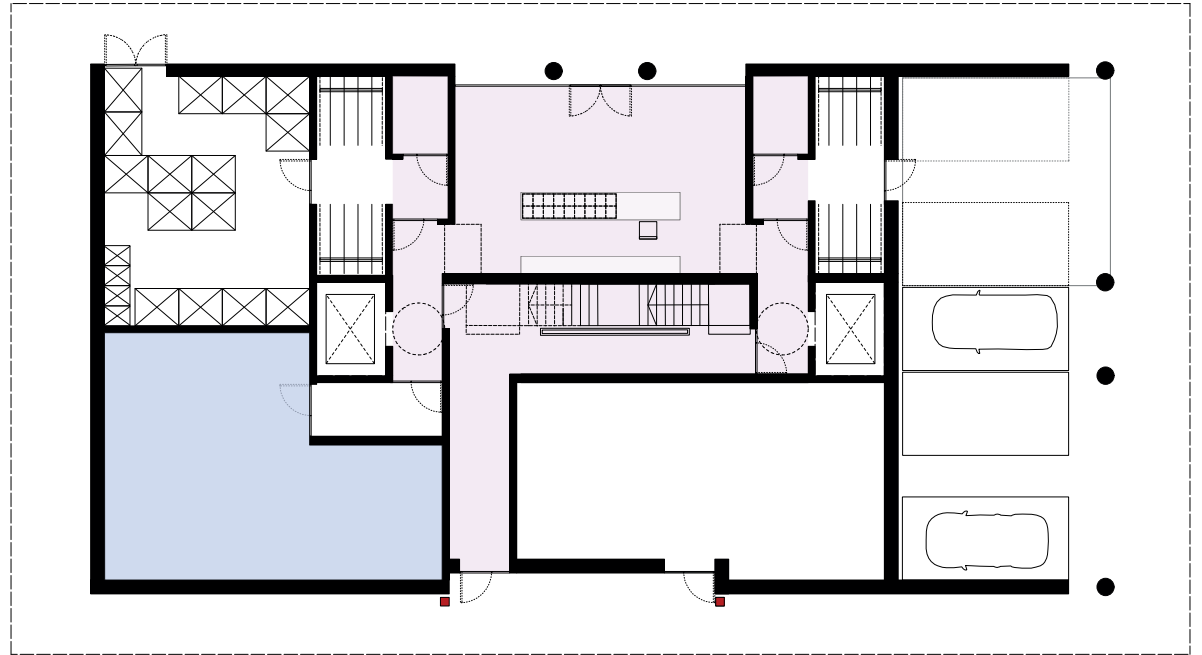

FLOOR PLANS

FLOOR PLANS

	PAGE
LEVEL 00	03
LEVEL 01	04
LEVEL 02	05
LEVEL 03	06
LEVEL 04	07
LEVEL 05	08
LEVEL 06	09

Building Level Apartment
Graphene 00 **N/A**

Building Level Apartment
Graphene 01 **A.1.01 - A.1.08**

A.1.01 2 bed apartment area
 rooms (approx)
 living room 4.47m x 7.11m
 bedroom 1 3.18m x 3.85m
 bedroom 2 3.18m x 4.86m
 bathroom 1.63m x 2.40m
 ensuite 1.63m x 1.95m

A.1.02 1bed apartment area
 rooms (approx)
 living room 4.40m x 5.54m
 bedroom 3.40m x 3.66m
 bathroom 1.75m x 2.08m

A.1.03 1bed apartment area
 rooms (approx)
 living room 4.40m x 5.54m
 bedroom 3.40m x 3.66m
 bathroom 1.75m x 2.08m

A.1.04 2 bed apartment area
 rooms (approx)
 living room 4.47m x 7.11m
 bedroom 1 3.18m x 3.85m
 bedroom 2 3.18m x 4.86m
 bathroom 1.63m x 2.40m
 ensuite 1.63m x 1.95m

A.1.05 2 bed apartment area
 rooms (approx)
 living room 4.47m x 7.11m
 bedroom 1 3.18m x 3.85m
 bedroom 2 3.18m x 4.86m
 bathroom 1.63m x 2.40m
 ensuite 1.63m x 1.95m

A.1.06 1bed apartment area
 rooms (approx)
 living room 4.40m x 5.54m
 bedroom 3.40m x 3.66m
 bathroom 1.75m x 2.08m