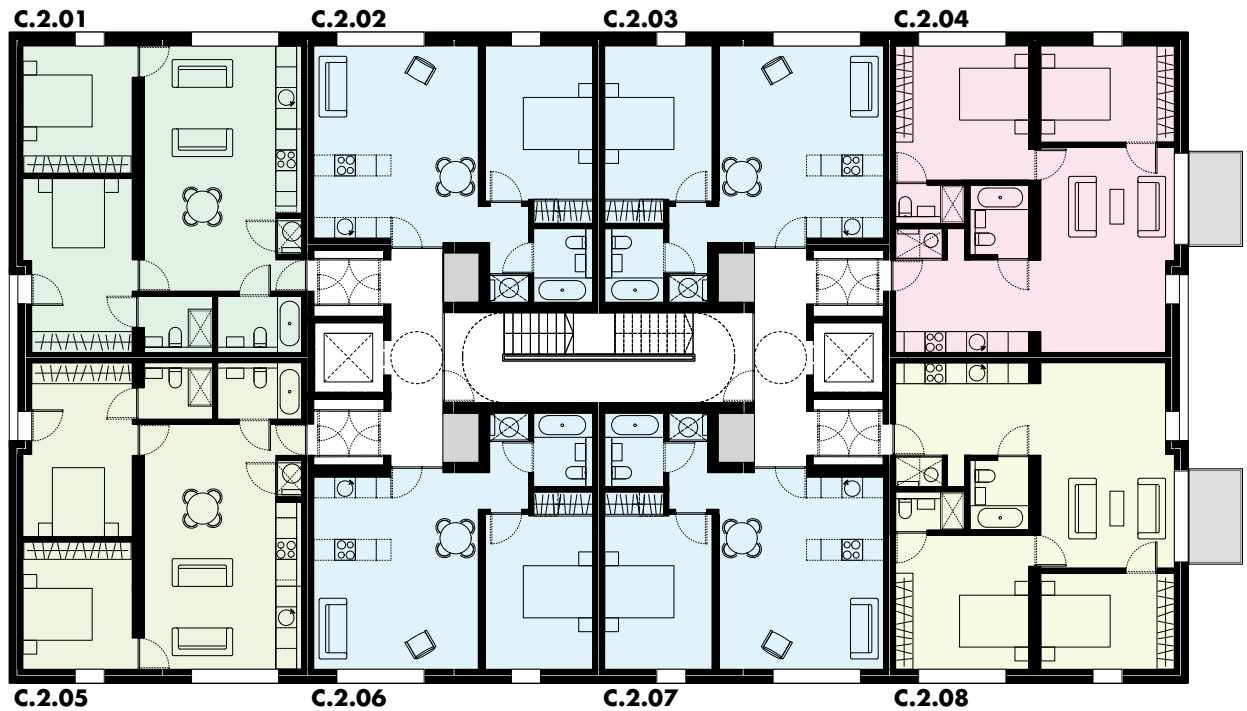

Building Level Apartment
Element 02 C.2.01 - C.2.08

C.2.01 2 bed apartment area
rooms (approx)
living room 4.47m x 7.11m
bedroom 1 3.18m x 3.85m
bedroom 2 3.18m x 4.86m
bathroom 1.63m x 2.40m
ensuite 1.63m x 1.95m

C.2.02 1 bed apartment area
rooms (approx)
living room 4.40m x 5.54m
bedroom 3.40m x 3.66m
bathroom 1.75m x 2.08m

C.2.03 1 bed apartment area
rooms (approx)
living room 4.40m x 5.54m
bedroom 3.40m x 3.66m
bathroom 1.75m x 2.08m

C.2.04 2 bed apartment area
rooms (approx)
living room 3.78m x 5.80m
kitchen 2.40m x 3.60m
bedroom 1 2.80m x 4.02m
bedroom 2 3.62m x 3.86m
bathroom 1.62m x 2.28m
ensuite 1.88m x 1.45m
balcony 1.52m x 2.40m

C.2.05 2 bed apartment area
rooms (approx)
living room 4.47m x 7.11m
bedroom 1 3.18m x 3.85m
bedroom 2 3.18m x 4.86m
bathroom 1.63m x 2.40m
ensuite 1.63m x 1.95m

C.2.06 1 bed apartment area
rooms (approx)
living room 4.40m x 5.54m
bedroom 3.40m x 3.66m
bathroom 1.75m x 2.08m

C.2.07 1 bed apartment area
rooms (approx)
living room 4.40m x 5.54m
bedroom 3.40m x 3.66m
bathroom 1.75m x 2.08m

C.2.08 2 bed apartment area
rooms (approx)
living room 3.78m x 5.80m
kitchen 2.40m x 3.60m
bedroom 1 2.80m x 4.02m
bedroom 2 3.62m x 3.86m
bathroom 1.62m x 2.28m