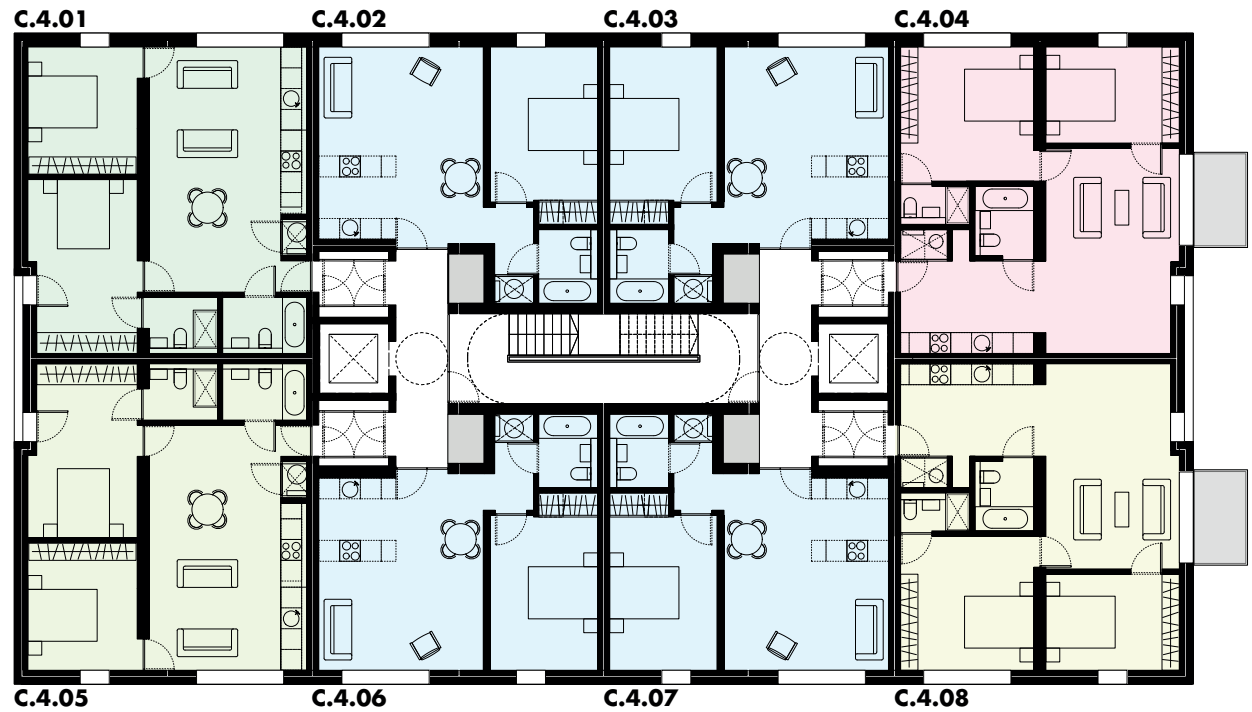

Building Level Apartment
Element 04 C.4.01 - C.4.08

C.4.01 2 bed apartment area
rooms (approx)
living room 4.47m x 7.11m
bedroom 1 3.18m x 3.85m
bedroom 2 3.18m x 4.86m
bathroom 1.63m x 2.40m
ensuite 1.63m x 1.95m

C.4.02 1 bed apartment area
rooms (approx)
living room 4.40m x 5.54m
bedroom 3.40m x 3.66m
bathroom 1.75m x 2.08m

C.4.03 1 bed apartment area
rooms (approx)
living room 4.40m x 5.54m
bedroom 3.40m x 3.66m
bathroom 1.75m x 2.08m

C.4.04 2 bed apartment area
rooms (approx)
living room 3.78m x 5.80m
kitchen 2.40m x 3.60m
bedroom 1 2.80m x 4.02m
bedroom 2 3.62m x 3.86m
bathroom 1.62m x 2.28m
ensuite 1.88m x 1.45m
balcony 1.52m x 2.40m

C.4.05 2 bed apartment area
rooms (approx)
living room 4.47m x 7.11m
bedroom 1 3.18m x 3.85m
bedroom 2 3.18m x 4.86m
bathroom 1.63m x 2.40m
ensuite 1.63m x 1.95m

C.4.06 1 bed apartment area
rooms (approx)
living room 4.40m x 5.54m
bedroom 3.40m x 3.66m
bathroom 1.75m x 2.08m

C.4.07 1 bed apartment area
rooms (approx)
living room 4.40m x 5.54m
bedroom 3.40m x 3.66m
bathroom 1.75m x 2.08m

C.4.08 2 bed apartment area
rooms (approx)
living room 3.78m x 5.80m
kitchen 2.40m x 3.60m
bedroom 1 2.80m x 4.02m
bedroom 2 3.62m x 3.86m
bathroom 1.62m x 2.28m