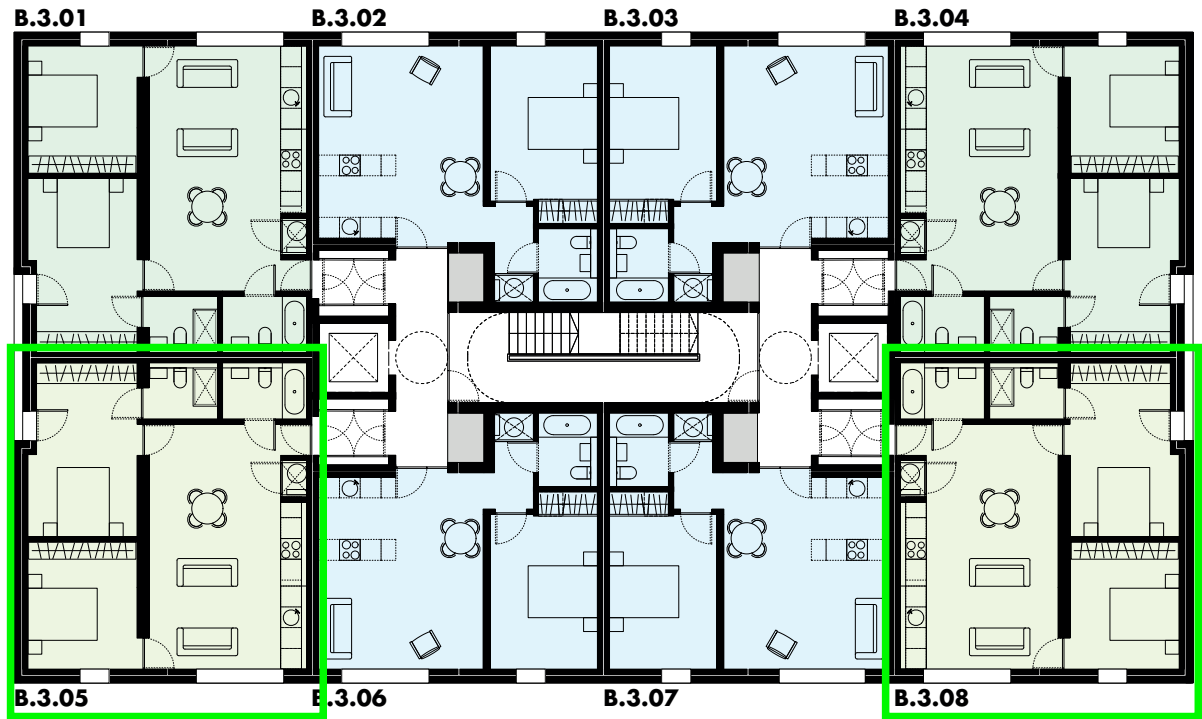

Building Level Apartment
Enigma 03 B.3.01 - B.3.08

B.3.01 2 bed apartment area
rooms (approx)
living room 4.47m x 7.11m
bedroom 1 3.18m x 3.85m
bedroom 2 3.18m x 4.86m
bathroom 1.63m x 2.40m
ensuite 1.63m x 1.95m

B.3.02 1bed apartment area
rooms (approx)
living room 4.40m x 5.54m
bedroom 3.40m x 3.66m
bathroom 1.75m x 2.08m

B.3.03 1bed apartment area
rooms (approx)
living room 4.40m x 5.54m
bedroom 3.40m x 3.66m
bathroom 1.75m x 2.08m

B.3.04 2 bed apartment area
rooms (approx)
living room 4.47m x 7.11m
bedroom 1 3.18m x 3.85m
bedroom 2 3.18m x 4.86m
bathroom 1.63m x 2.40m
ensuite 1.63m x 1.95m

B.3.05 2 bed apartment area
rooms (approx)
living room 4.47m x 7.11m
bedroom 1 3.18m x 3.85m
bedroom 2 3.18m x 4.86m
bathroom 1.63m x 2.40m
ensuite 1.63m x 1.95m

B.3.06 1bed apartment area
rooms (approx)
living room 4.40m x 5.54m
bedroom 3.40m x 3.66m
bathroom 1.75m x 2.08m

B.3.07 1bed apartment area
rooms (approx)
living room 4.40m x 5.54m
bedroom 3.40m x 3.66m
bathroom 1.75m x 2.08m

B.3.08 2 bed apartment area
rooms (approx)
living room 4.47m x 7.11m
bedroom 1 3.18m x 3.85m
bedroom 2 3.18m x 4.86m
bathroom 1.63m x 2.40m
ensuite 1.63m x 1.95m