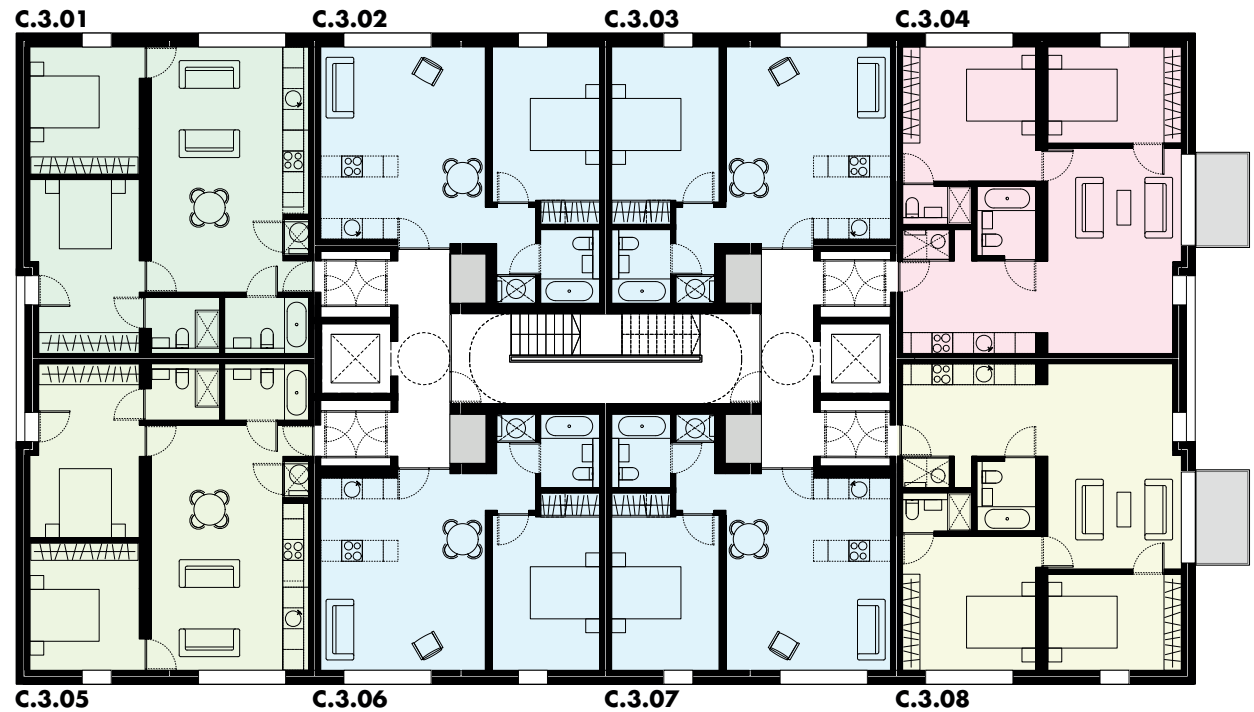

Building Level Apartment
Element 03 C.3.01 - C.3.08

C.3.01 2 bed apartment area
rooms (approx)
living room 4.47m x 7.11m
bedroom 1 3.18m x 3.85m
bedroom 2 3.18m x 4.86m
bathroom 1.63m x 2.40m
ensuite 1.63m x 1.95m

C.3.02 1 bed apartment area
rooms (approx)
living room 4.40m x 5.54m
bedroom 3.40m x 3.66m
bathroom 1.75m x 2.08m

C.3.03 1 bed apartment area
rooms (approx)
living room 4.40m x 5.54m
bedroom 3.40m x 3.66m
bathroom 1.75m x 2.08m

C.3.04 2 bed apartment area
rooms (approx)
living room 3.78m x 5.80m
kitchen 2.40m x 3.60m
bedroom 1 2.80m x 4.02m
bedroom 2 3.62m x 3.86m
bathroom 1.62m x 2.28m
ensuite 1.88m x 1.45m
balcony 1.52m x 2.40m

C.3.05 2 bed apartment area
rooms (approx)
living room 4.47m x 7.11m
bedroom 1 3.18m x 3.85m
bedroom 2 3.18m x 4.86m
bathroom 1.63m x 2.40m
ensuite 1.63m x 1.95m

C.3.06 1 bed apartment area
rooms (approx)
living room 4.40m x 5.54m
bedroom 3.40m x 3.66m
bathroom 1.75m x 2.08m

C.3.07 1 bed apartment area
rooms (approx)
living room 4.40m x 5.54m
bedroom 3.40m x 3.66m
bathroom 1.75m x 2.08m

C.3.08 2 bed apartment area
rooms (approx)
living room 3.78m x 5.80m
kitchen 2.40m x 3.60m
bedroom 1 2.80m x 4.02m
bedroom 2 3.62m x 3.86m
bathroom 1.62m x 2.28m