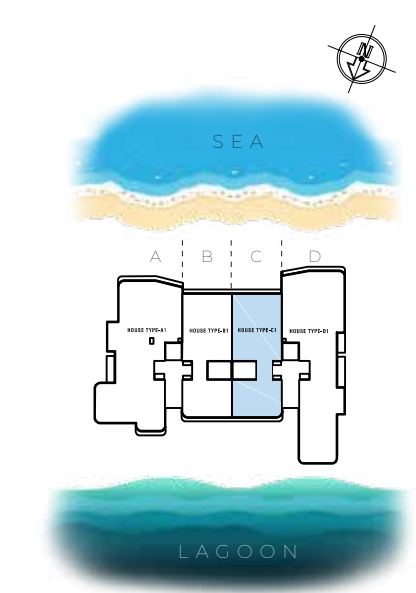

SEA

TYPICAL FLOOR
(Level 1 to 9)

LAGOON

LAGOON SEA VILLA **A**

2,222 SQFT | SEPARATE MAID'S QUARTERS / UTILITY ROOM

LAGOON SEA VILLA **B**

1,370 SQFT

LAGOON SEA VILLA

02
 02
 02

1,368 SQFT

LAGOON SEA VILLA

03
 03
 05

2,210 SQFT | SEPARATE MAID'S QUARTERS / UTILITY ROOM