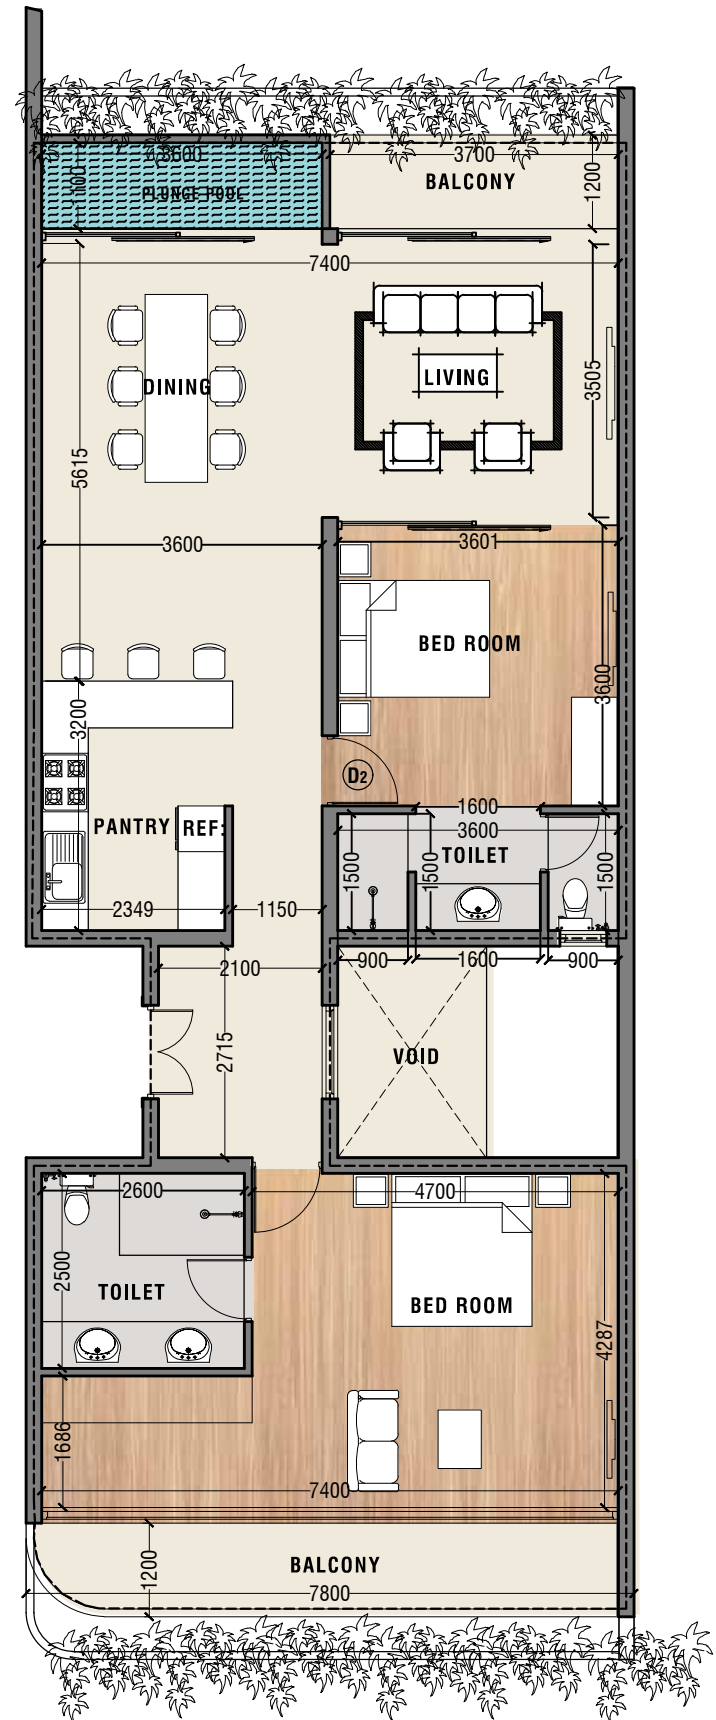

SEA

TYPICAL FLOOR
(Level 1 to 9)

LAGOON

LAGOON SEA VILLA **A**

2,222 SQFT | SEPARATE MAID'S QUARTERS / UTILITY ROOM

LAGOON SEA VILLA **B**

1,370 SQFT

LAGOON SEA VILLA

02
 02
 02

1,368 SQFT

LAGOON SEA VILLA

03
 03
 05

2,210 SQFT | SEPARATE MAID'S QUARTERS / UTILITY ROOM