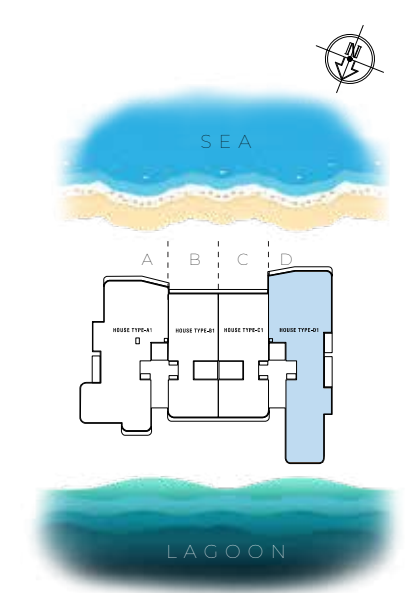

SEA

TYPICAL FLOOR
(Level 1 to 9)

LAGOON

LAGOON SEA VILLA **A**

2,222 SQFT | SEPARATE MAID'S QUARTERS / UTILITY ROOM

LAGOON SEA VILLA **B**

1,370 SQFT

LAGOON SEA VILLA

02
 02
 02

1,368 SQFT

LAGOON SEA VILLA

03
 03
 05

2,210 SQFT | SEPARATE MAID'S QUARTERS / UTILITY ROOM