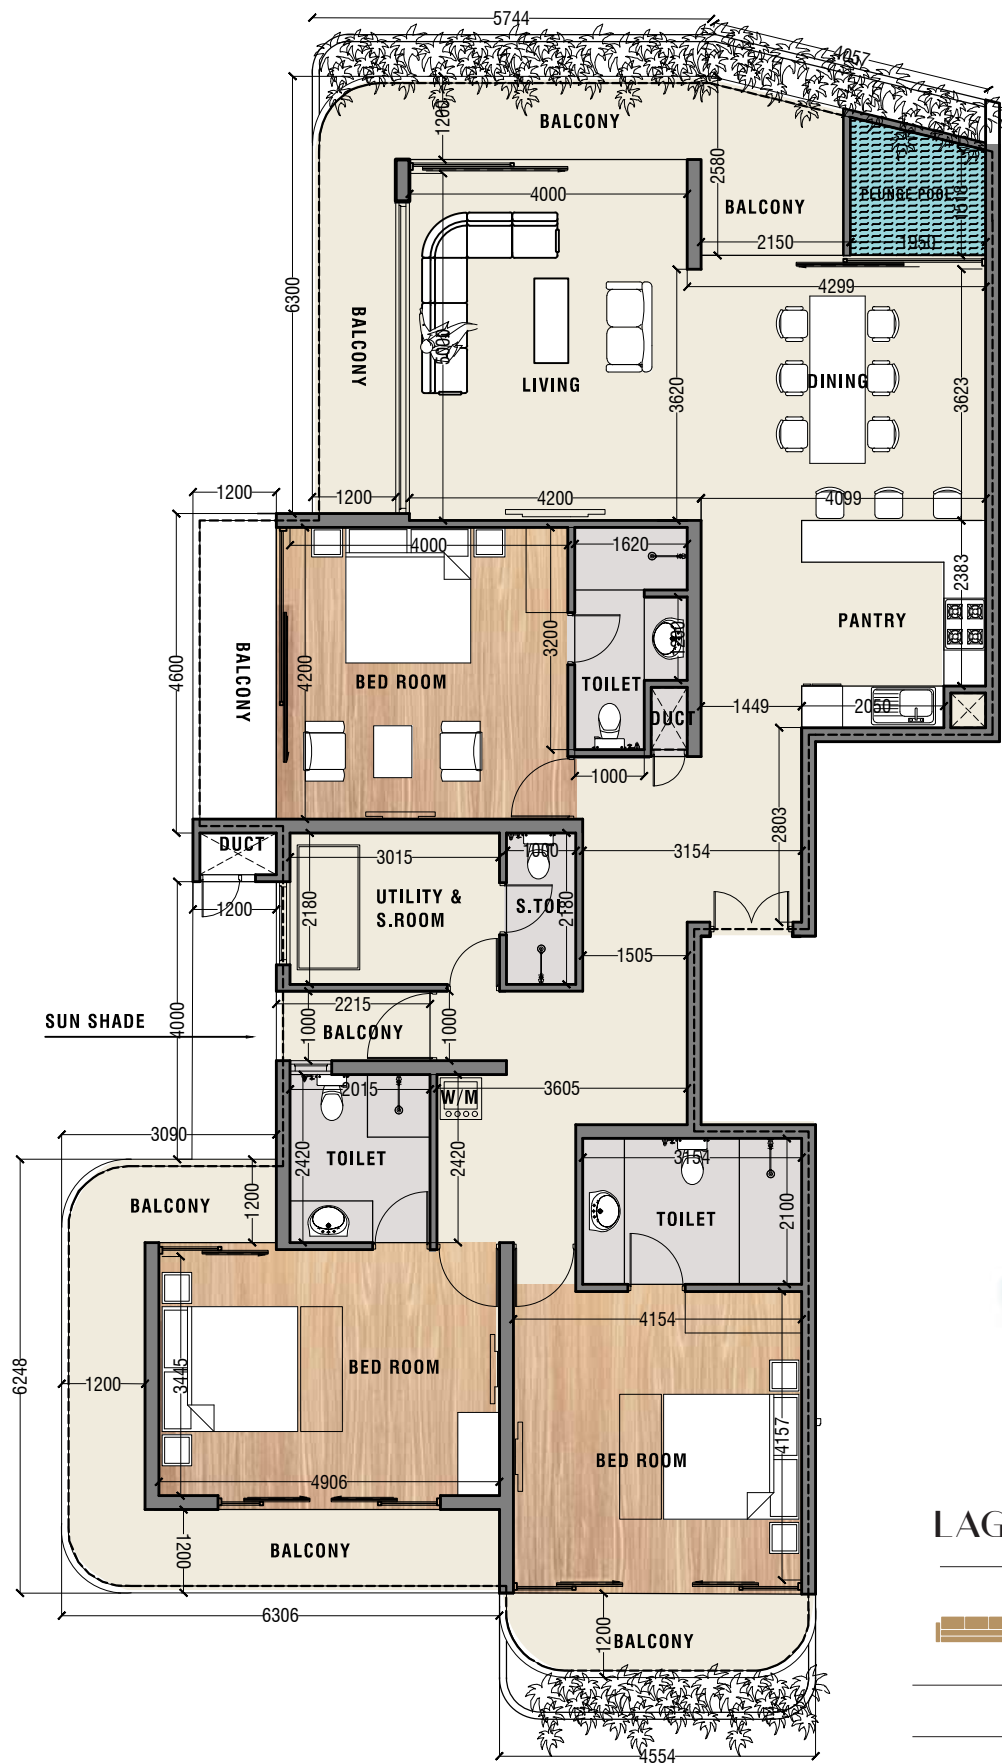

SEA

TYPICAL FLOOR
(Level 1 to 9)

LAGOON

LAGOON SEA VILLA **A**

2,222 SQFT | SEPARATE MAID'S QUARTERS / UTILITY ROOM

LAGOON SEA VILLA **B**

1,370 SQFT

LAGOON SEA VILLA

02
 02
 02

1,368 SQFT

LAGOON SEA VILLA

03
 03
 05

2,210 SQFT | SEPARATE MAID'S QUARTERS / UTILITY ROOM