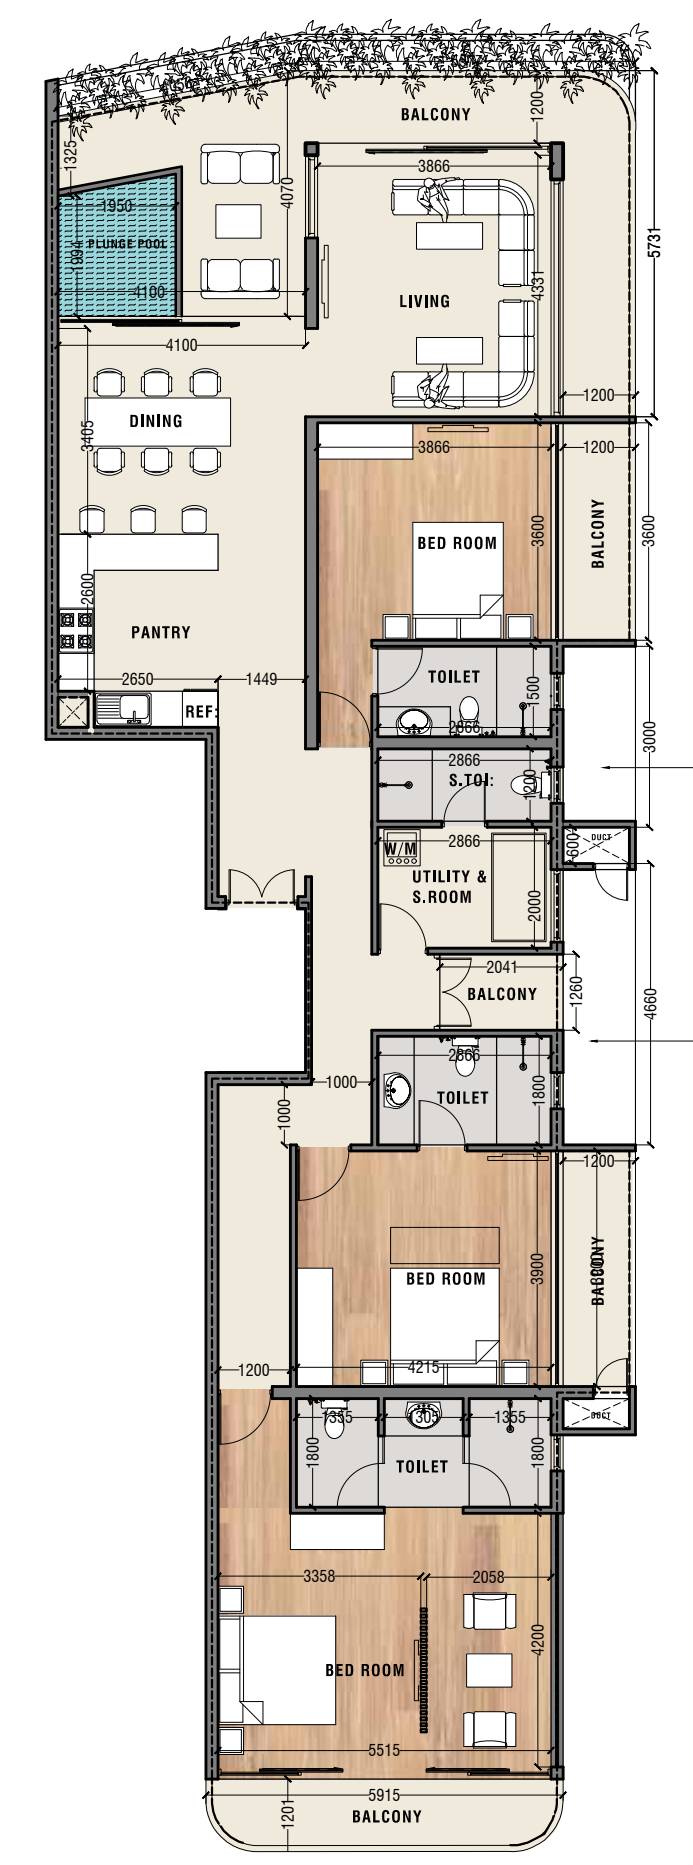

SEA

TYPICAL FLOOR
(Level 1 to 9)

LAGOON

LAGOON SEA VILLA **A**

2,222 SQFT | SEPARATE MAID'S QUARTERS / UTILITY ROOM

LAGOON SEA VILLA **B**

1,370 SQFT

LAGOON SEA VILLA

02
 02
 02

1,368 SQFT

LAGOON SEA VILLA

03
 03
 05

2,210 SQFT | SEPARATE MAID'S QUARTERS / UTILITY ROOM