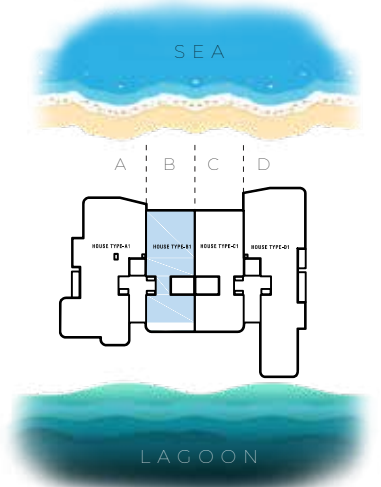

SEA

TYPICAL FLOOR
(Level 1 to 9)

LAGOON

LAGOON SEA VILLA **A**

2,222 SQFT | SEPARATE MAID'S QUARTERS / UTILITY ROOM

LAGOON SEA VILLA **B**

1,370 SQFT

LAGOON SEA VILLA

02
 02
 02

1,368 SQFT

LAGOON SEA VILLA

03
 03
 05

2,210 SQFT | SEPARATE MAID'S QUARTERS / UTILITY ROOM