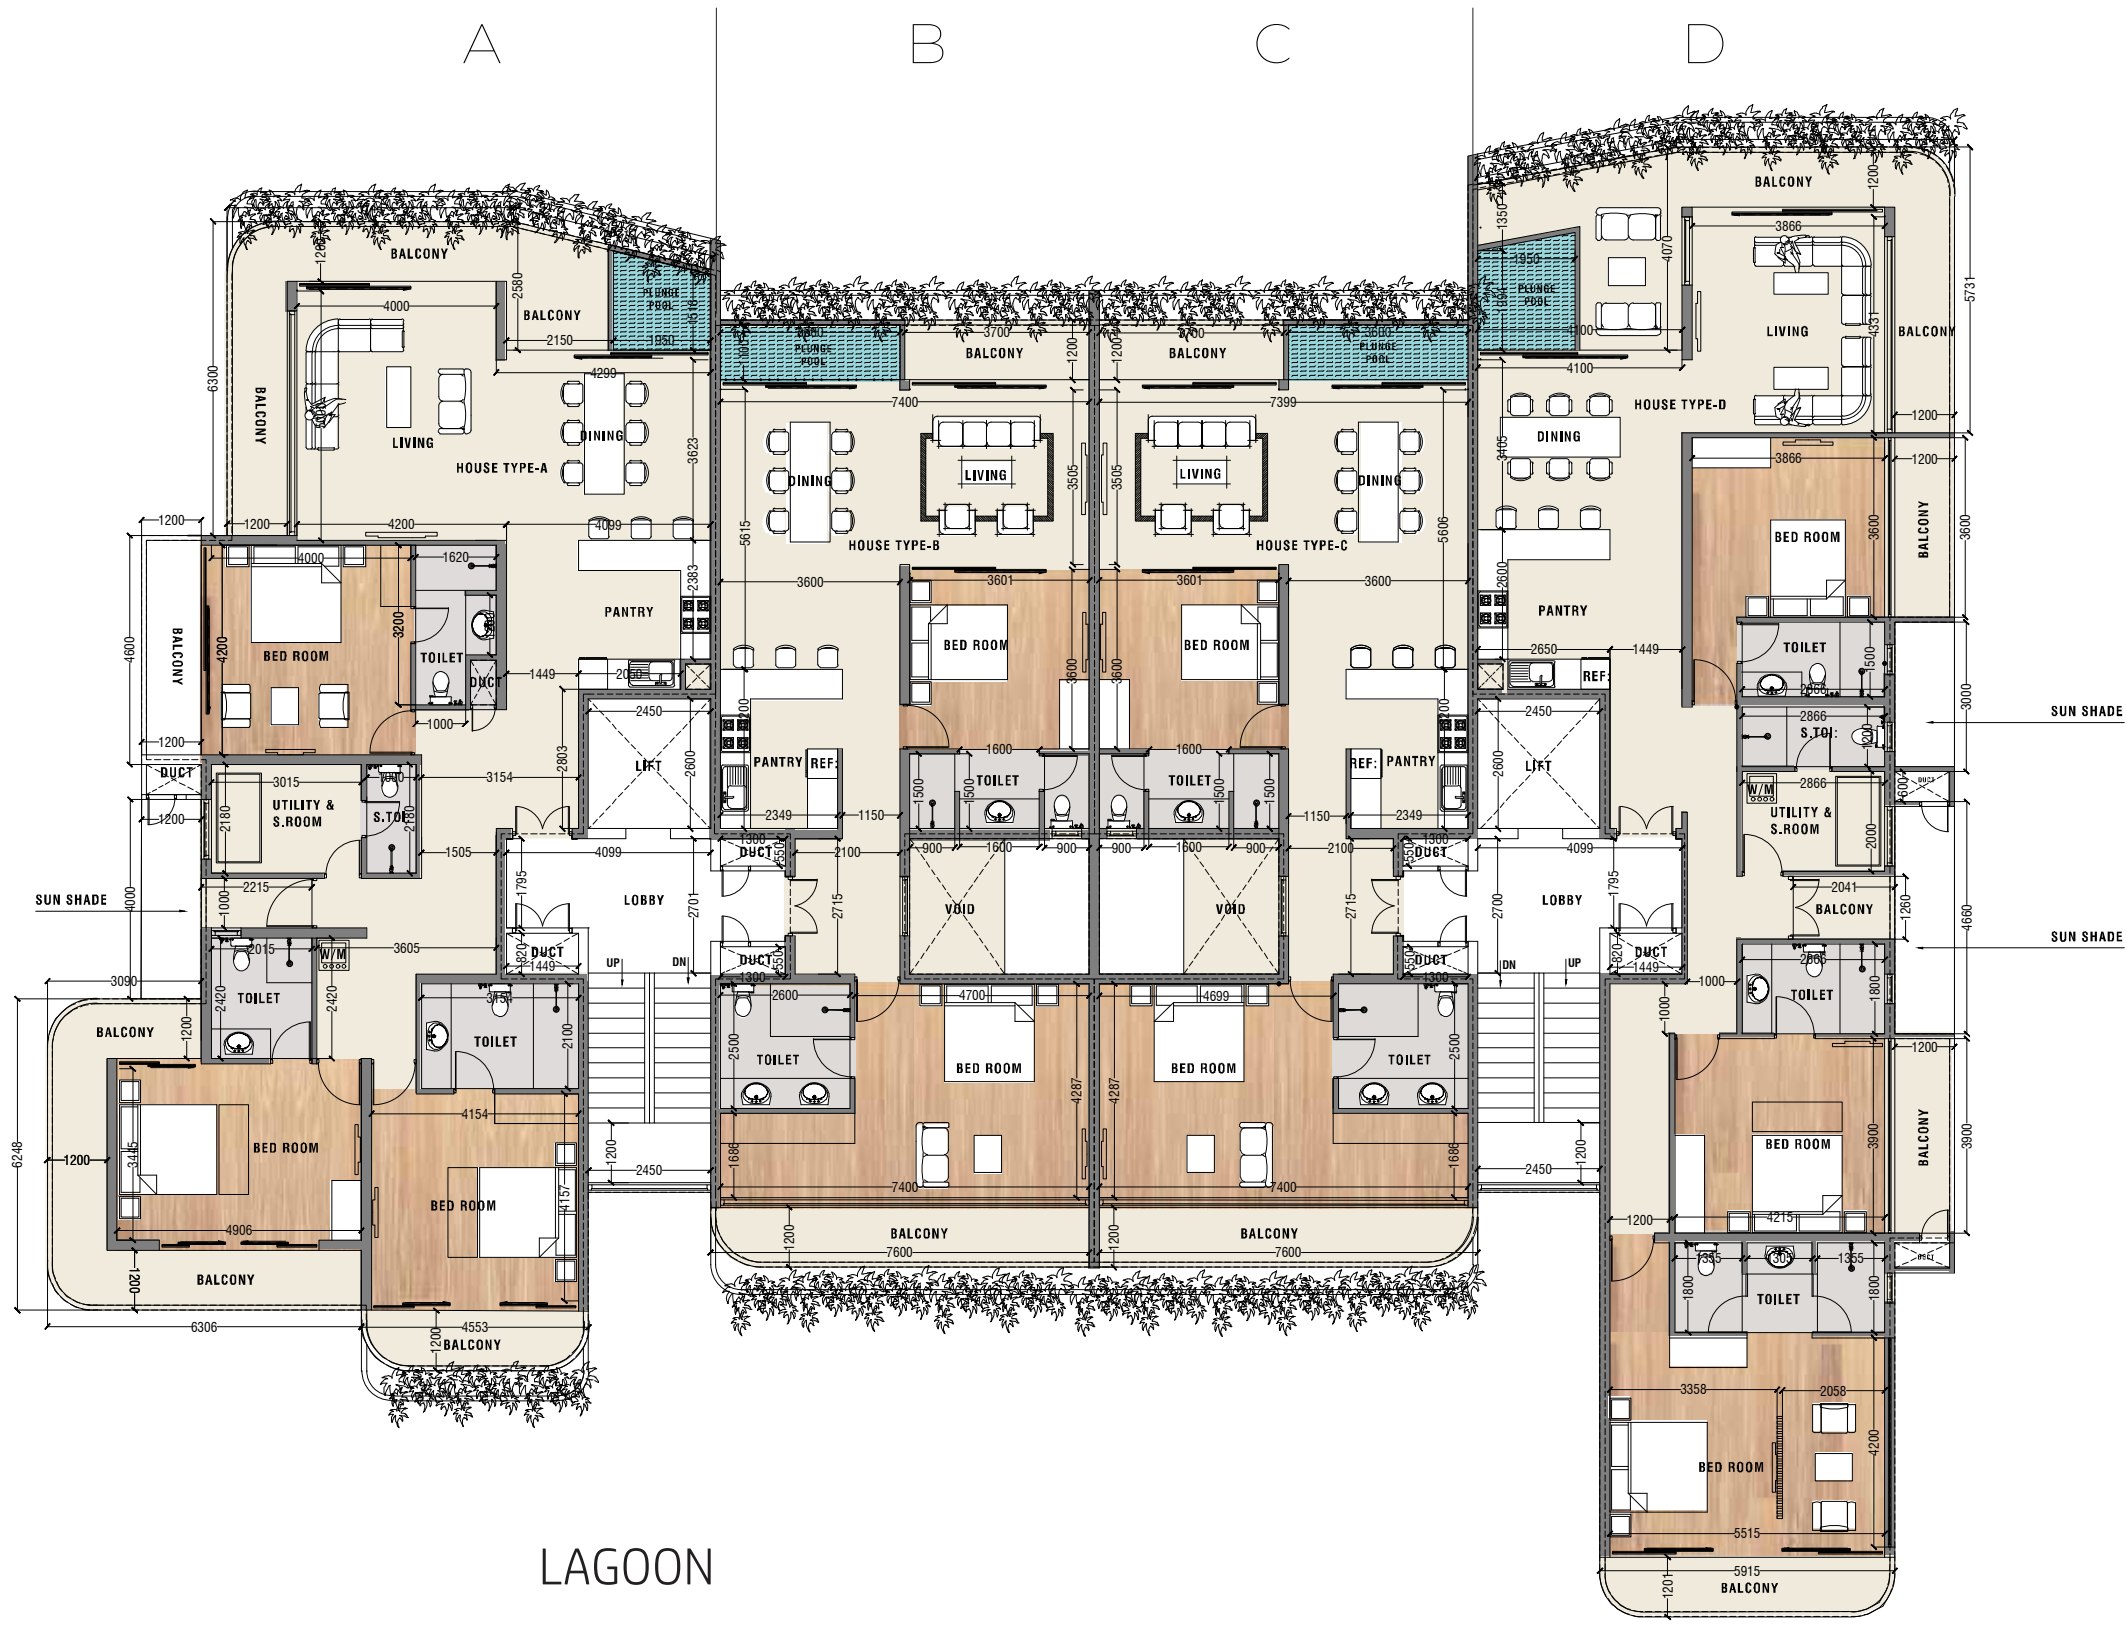

SEA

TYPICAL FLOOR
(Level 1 to 9)

LAGOON

LAGOON SEA VILLA **A**

2,222 SQFT | SEPARATE MAID'S QUARTERS / UTILITY ROOM

LAGOON SEA VILLA **B**

1,370 SQFT

LAGOON SEA VILLA

02
 02
 02

1,368 SQFT

LAGOON SEA VILLA

03
 03
 05

2,210 SQFT | SEPARATE MAID'S QUARTERS / UTILITY ROOM