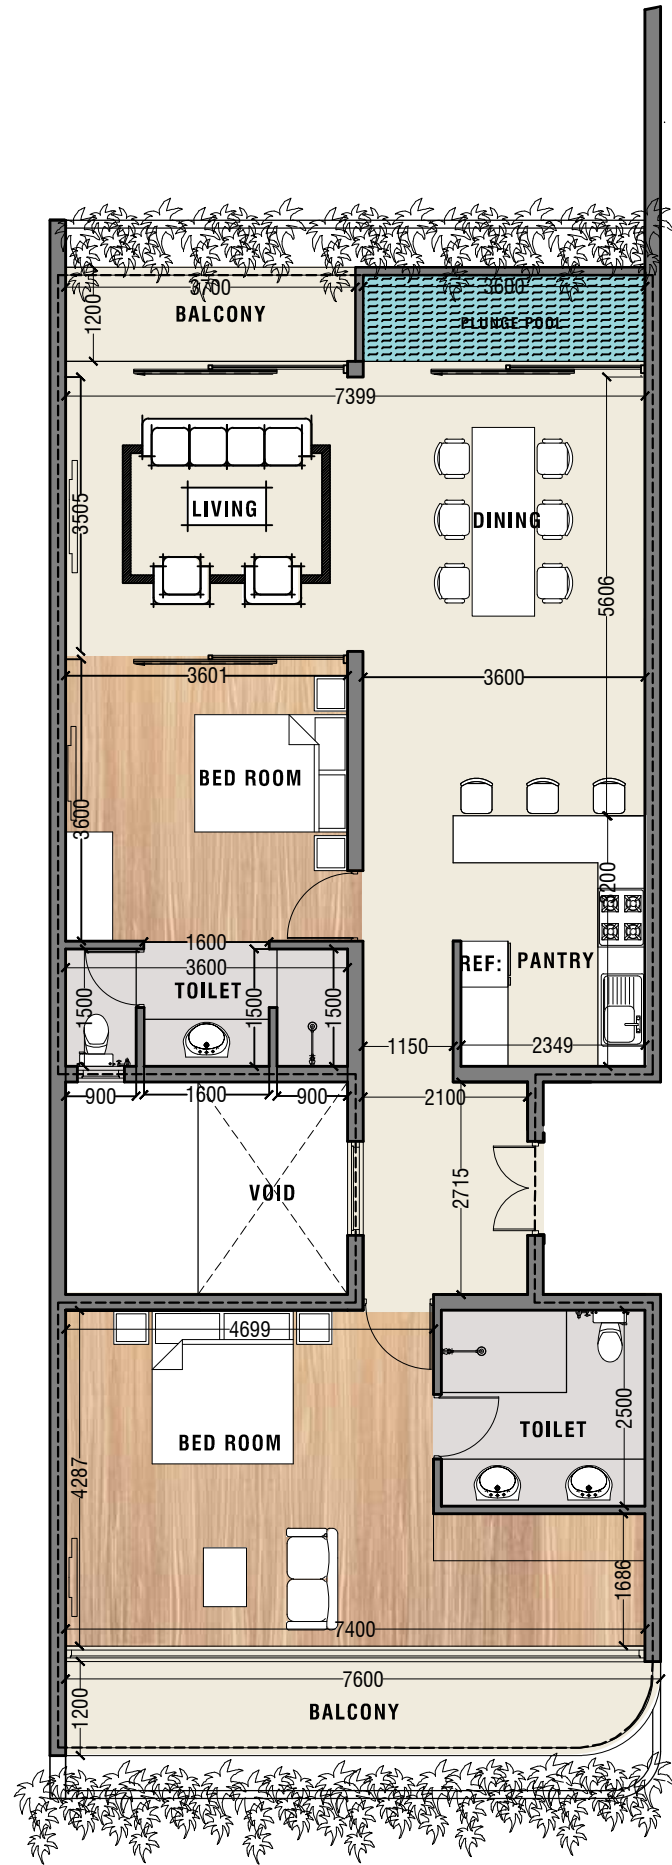

SEA

TYPICAL FLOOR
(Level 1 to 9)

LAGOON

LAGOON SEA VILLA **A**

2,222 SQFT | SEPARATE MAID'S QUARTERS / UTILITY ROOM

LAGOON SEA VILLA **B**

1,370 SQFT

LAGOON SEA VILLA

02
 02
 02

1,368 SQFT

LAGOON SEA VILLA

03
 03
 05

2,210 SQFT | SEPARATE MAID'S QUARTERS / UTILITY ROOM