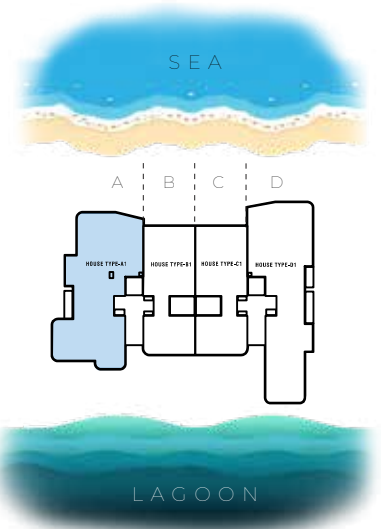

SEA

TYPICAL FLOOR
(Level 1 to 9)

LAGOON

LAGOON SEA VILLA **A**

2,222 SQFT | SEPARATE MAID'S QUARTERS / UTILITY ROOM

LAGOON SEA VILLA **B**

1,370 SQFT

LAGOON SEA VILLA

02
 02
 02

1,368 SQFT

LAGOON SEA VILLA

03
 03
 05

2,210 SQFT | SEPARATE MAID'S QUARTERS / UTILITY ROOM