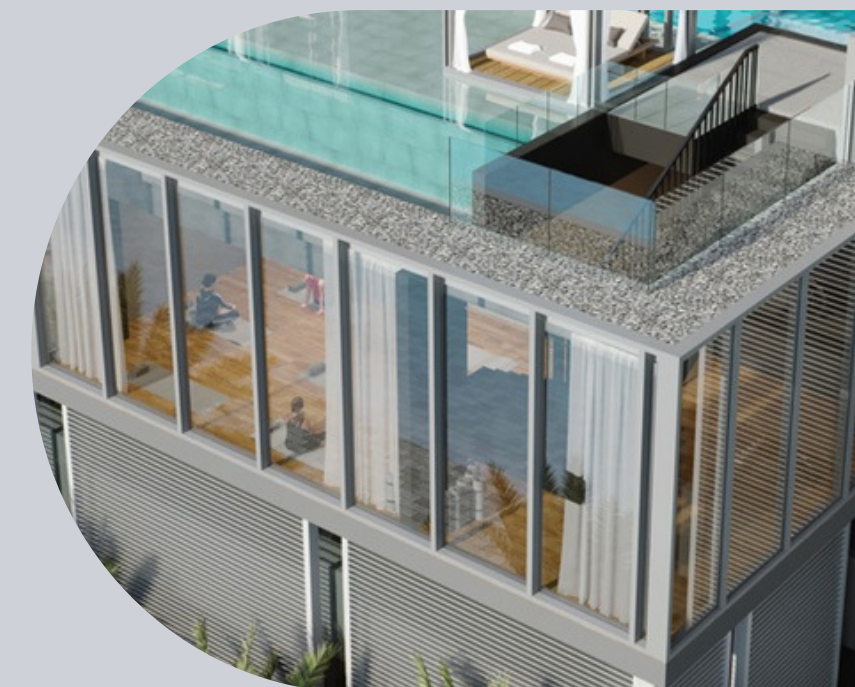

Mind body and soul

Urban harmony comes together in the Yoga and Zen Room, which is tucked away in a quiet area, accessible through a path that leads down a staircase from the edge of the outdoor pool.

A raised meditation space overlooking the pristine water of the canal is poised for residents to connect with unobstructed views and the flow of nature outside. Textured wood flooring, acoustic ceilings, upholstered cushions and sheer drapes add an aspect of softness to this restorative haven.