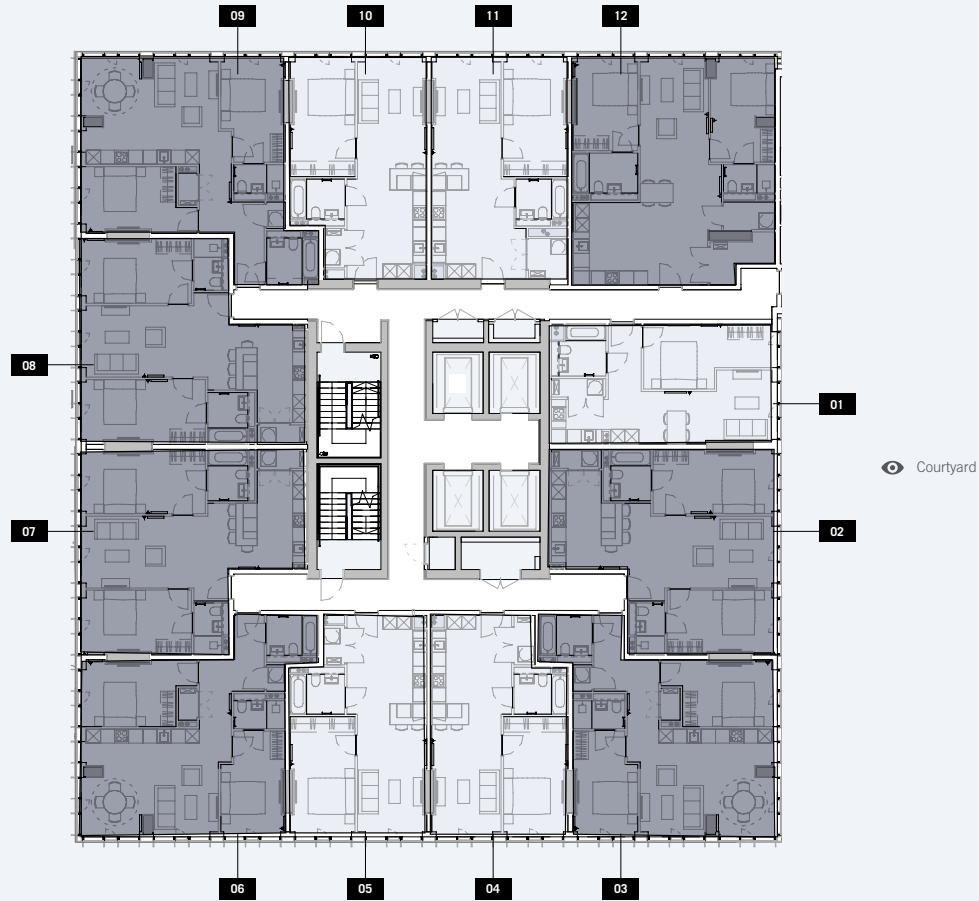

LEVEL 01 - 06

COLOR	APT NO	BEDROOM	TOTAL SIZE (SQFT)
Lightest Gray	1	1 BED	508
Light Gray	2	2 BED	758
Medium-Light Gray	3	2 BED	755
Lightest Gray	4	1 BED	541
Light Gray	5	1 BED	538
Medium-Light Gray	6	2 BED	755
Light Gray	7	2 BED	758
Medium-Light Gray	8	2 BED	758
Medium-Light Gray	9	2 BED	763
Lightest Gray	10	1 BED	538
Lightest Gray	11	1 BED	571
Medium-Light Gray	12	2 BED	861