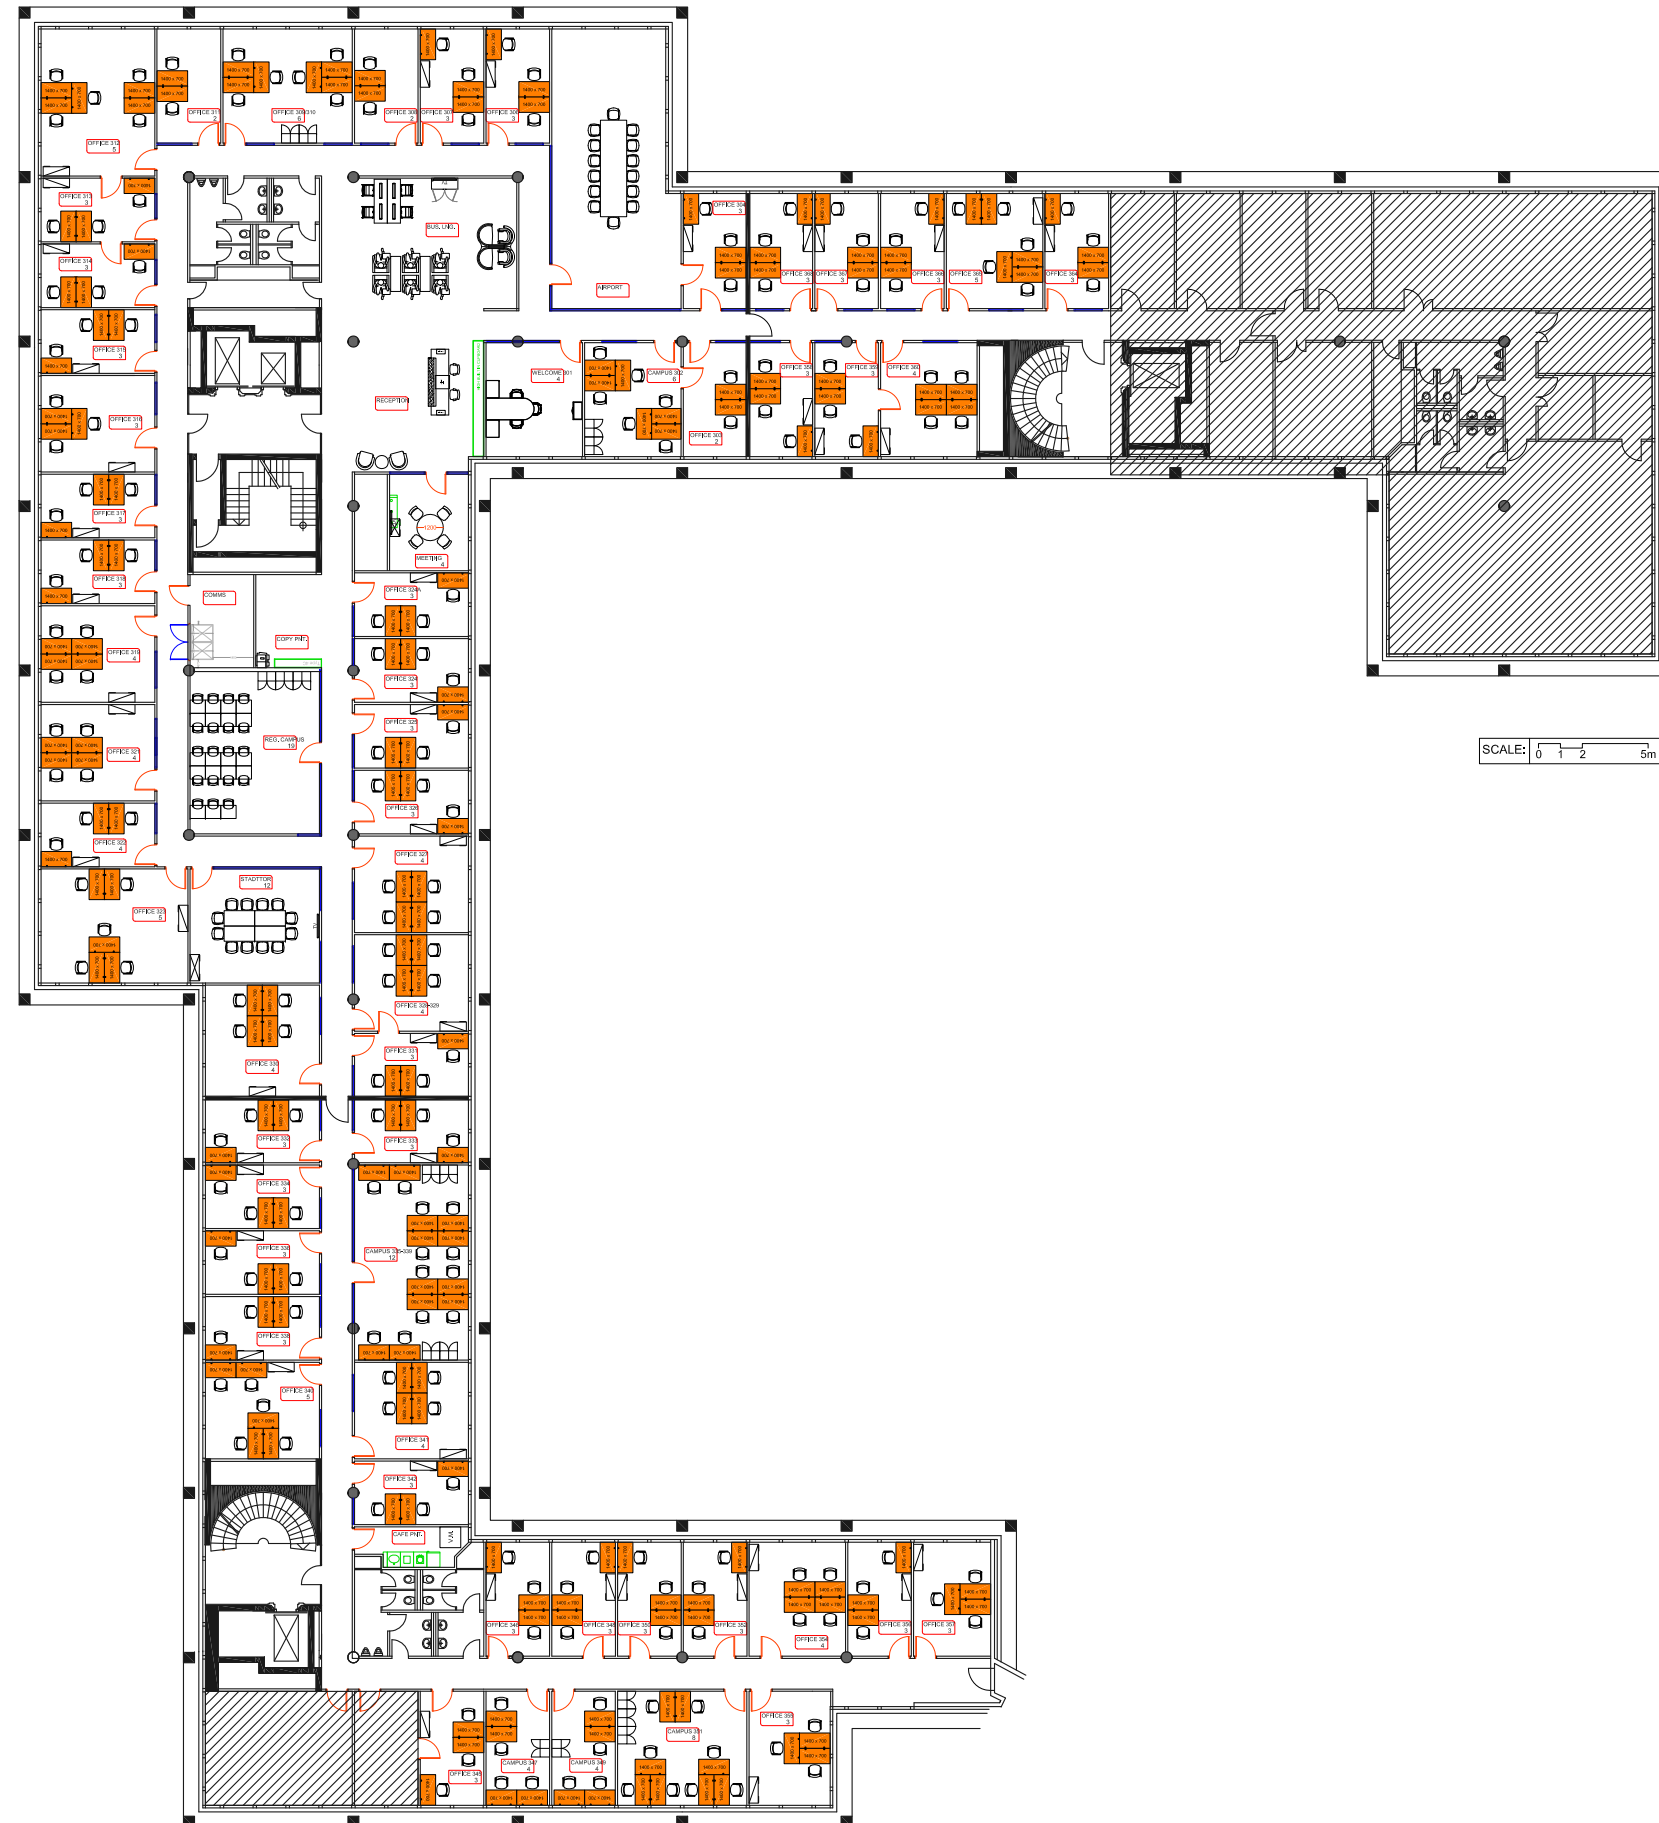

REGUS BUSINESS CENTRE

SALES LAYOUT

160112

DUSSELDORF, GERMANY

centre 0512

SEESTERN PRINZENPARK - 3RD FLOOR

REV. NO.	REV. DATE	NOTES FROM	
	01-12-2016	-	RD

NOT FOR CONSTRUCTION/FOR CALCULATION PURPOSES ONLY

REGUS BUSINESS CENTRE

SALES LAYOUT

160112

DUSSELDORF, GERMANY

centre 0512

SEESTERN PRINZENPARK - 5TH FLOOR

REV. NO.	REV. DATE	NOTES FROM
	01-12-2016	-

NOT FOR CONSTRUCTION/FOR CALCULATION PURPOSES ONLY