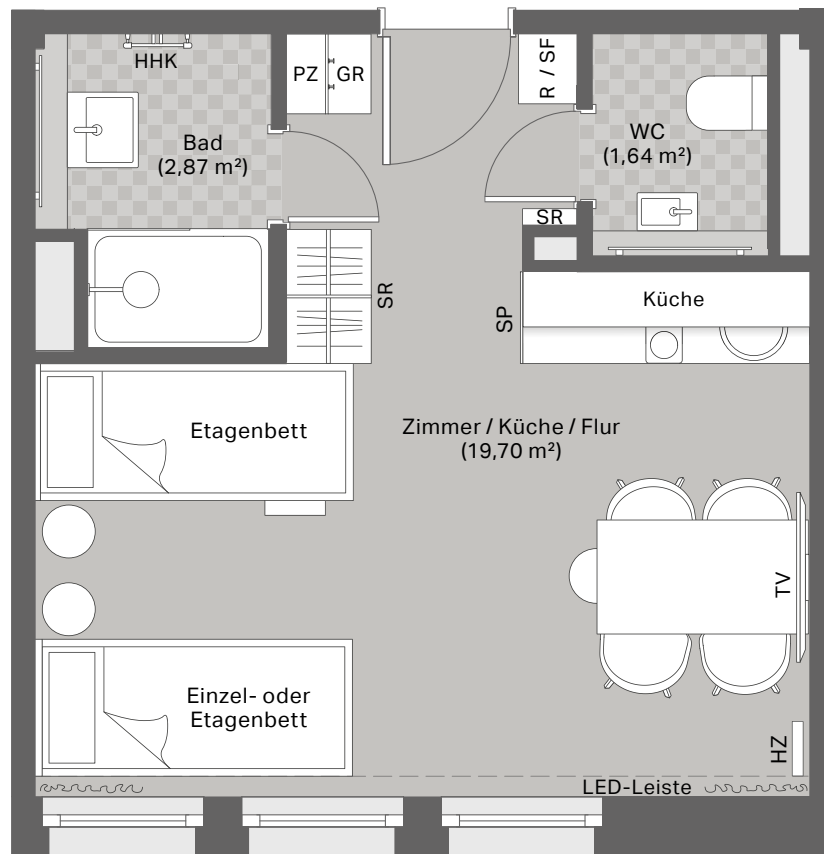

Apartment-Typ 3

24,21 m² Fläche

Legende

- PZ = Putzschrank
- GR = Garderobe
- SF = Safe
- R = offenes Regal
- HZ = Heizung
- HHK = Handtuchheizkörper
- SP = Spiegel
- SR = Schrank
- TV = Flatscreen
- TVs = Flatscreen schwenkbar