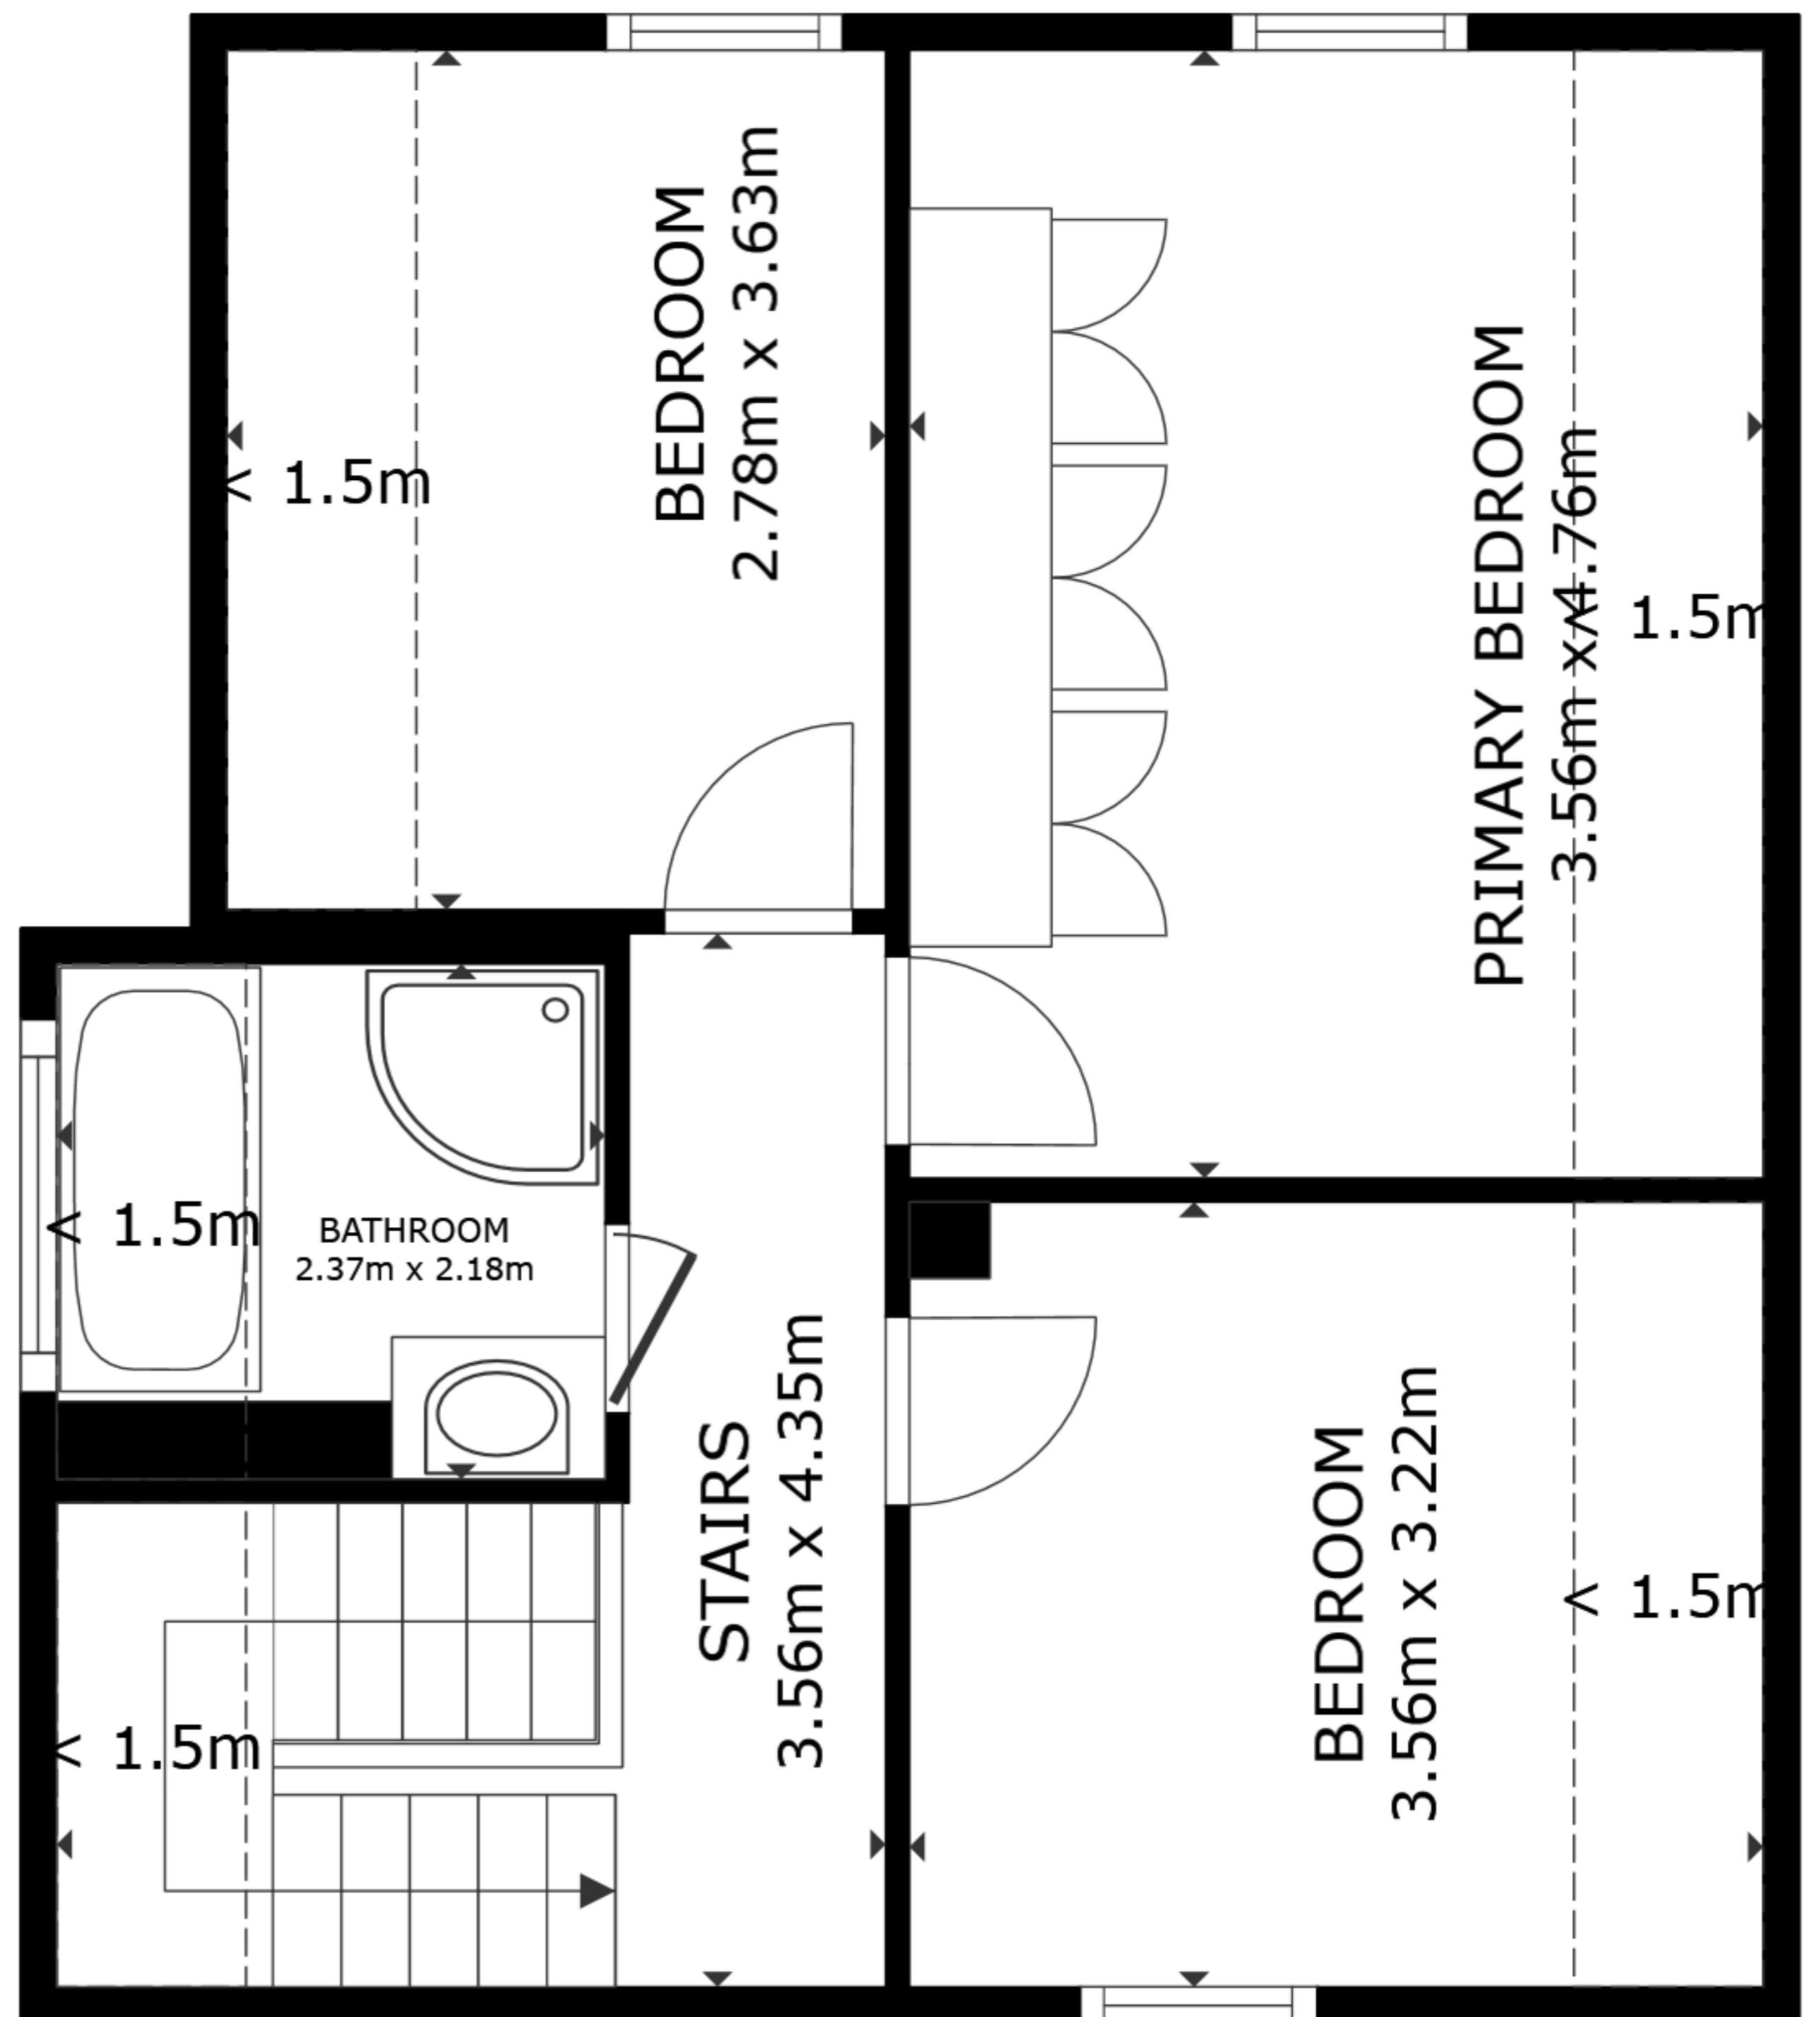

TERRASSE

ERDGESCHOSS

EINGANGSBEREICH

OBERGESCHOSS

GROSS INTERNAL AREA
FLOOR 1 59.5 m² FLOOR 2 43.4 m²
EXCLUDED AREAS : BALCONY 11.4 m² REDUCED HEADROOM 12.7 m²
TOTAL : 103.0 m²

SIZES AND DIMENSIONS ARE APPROXIMATE, ACTUAL MAY VARY.