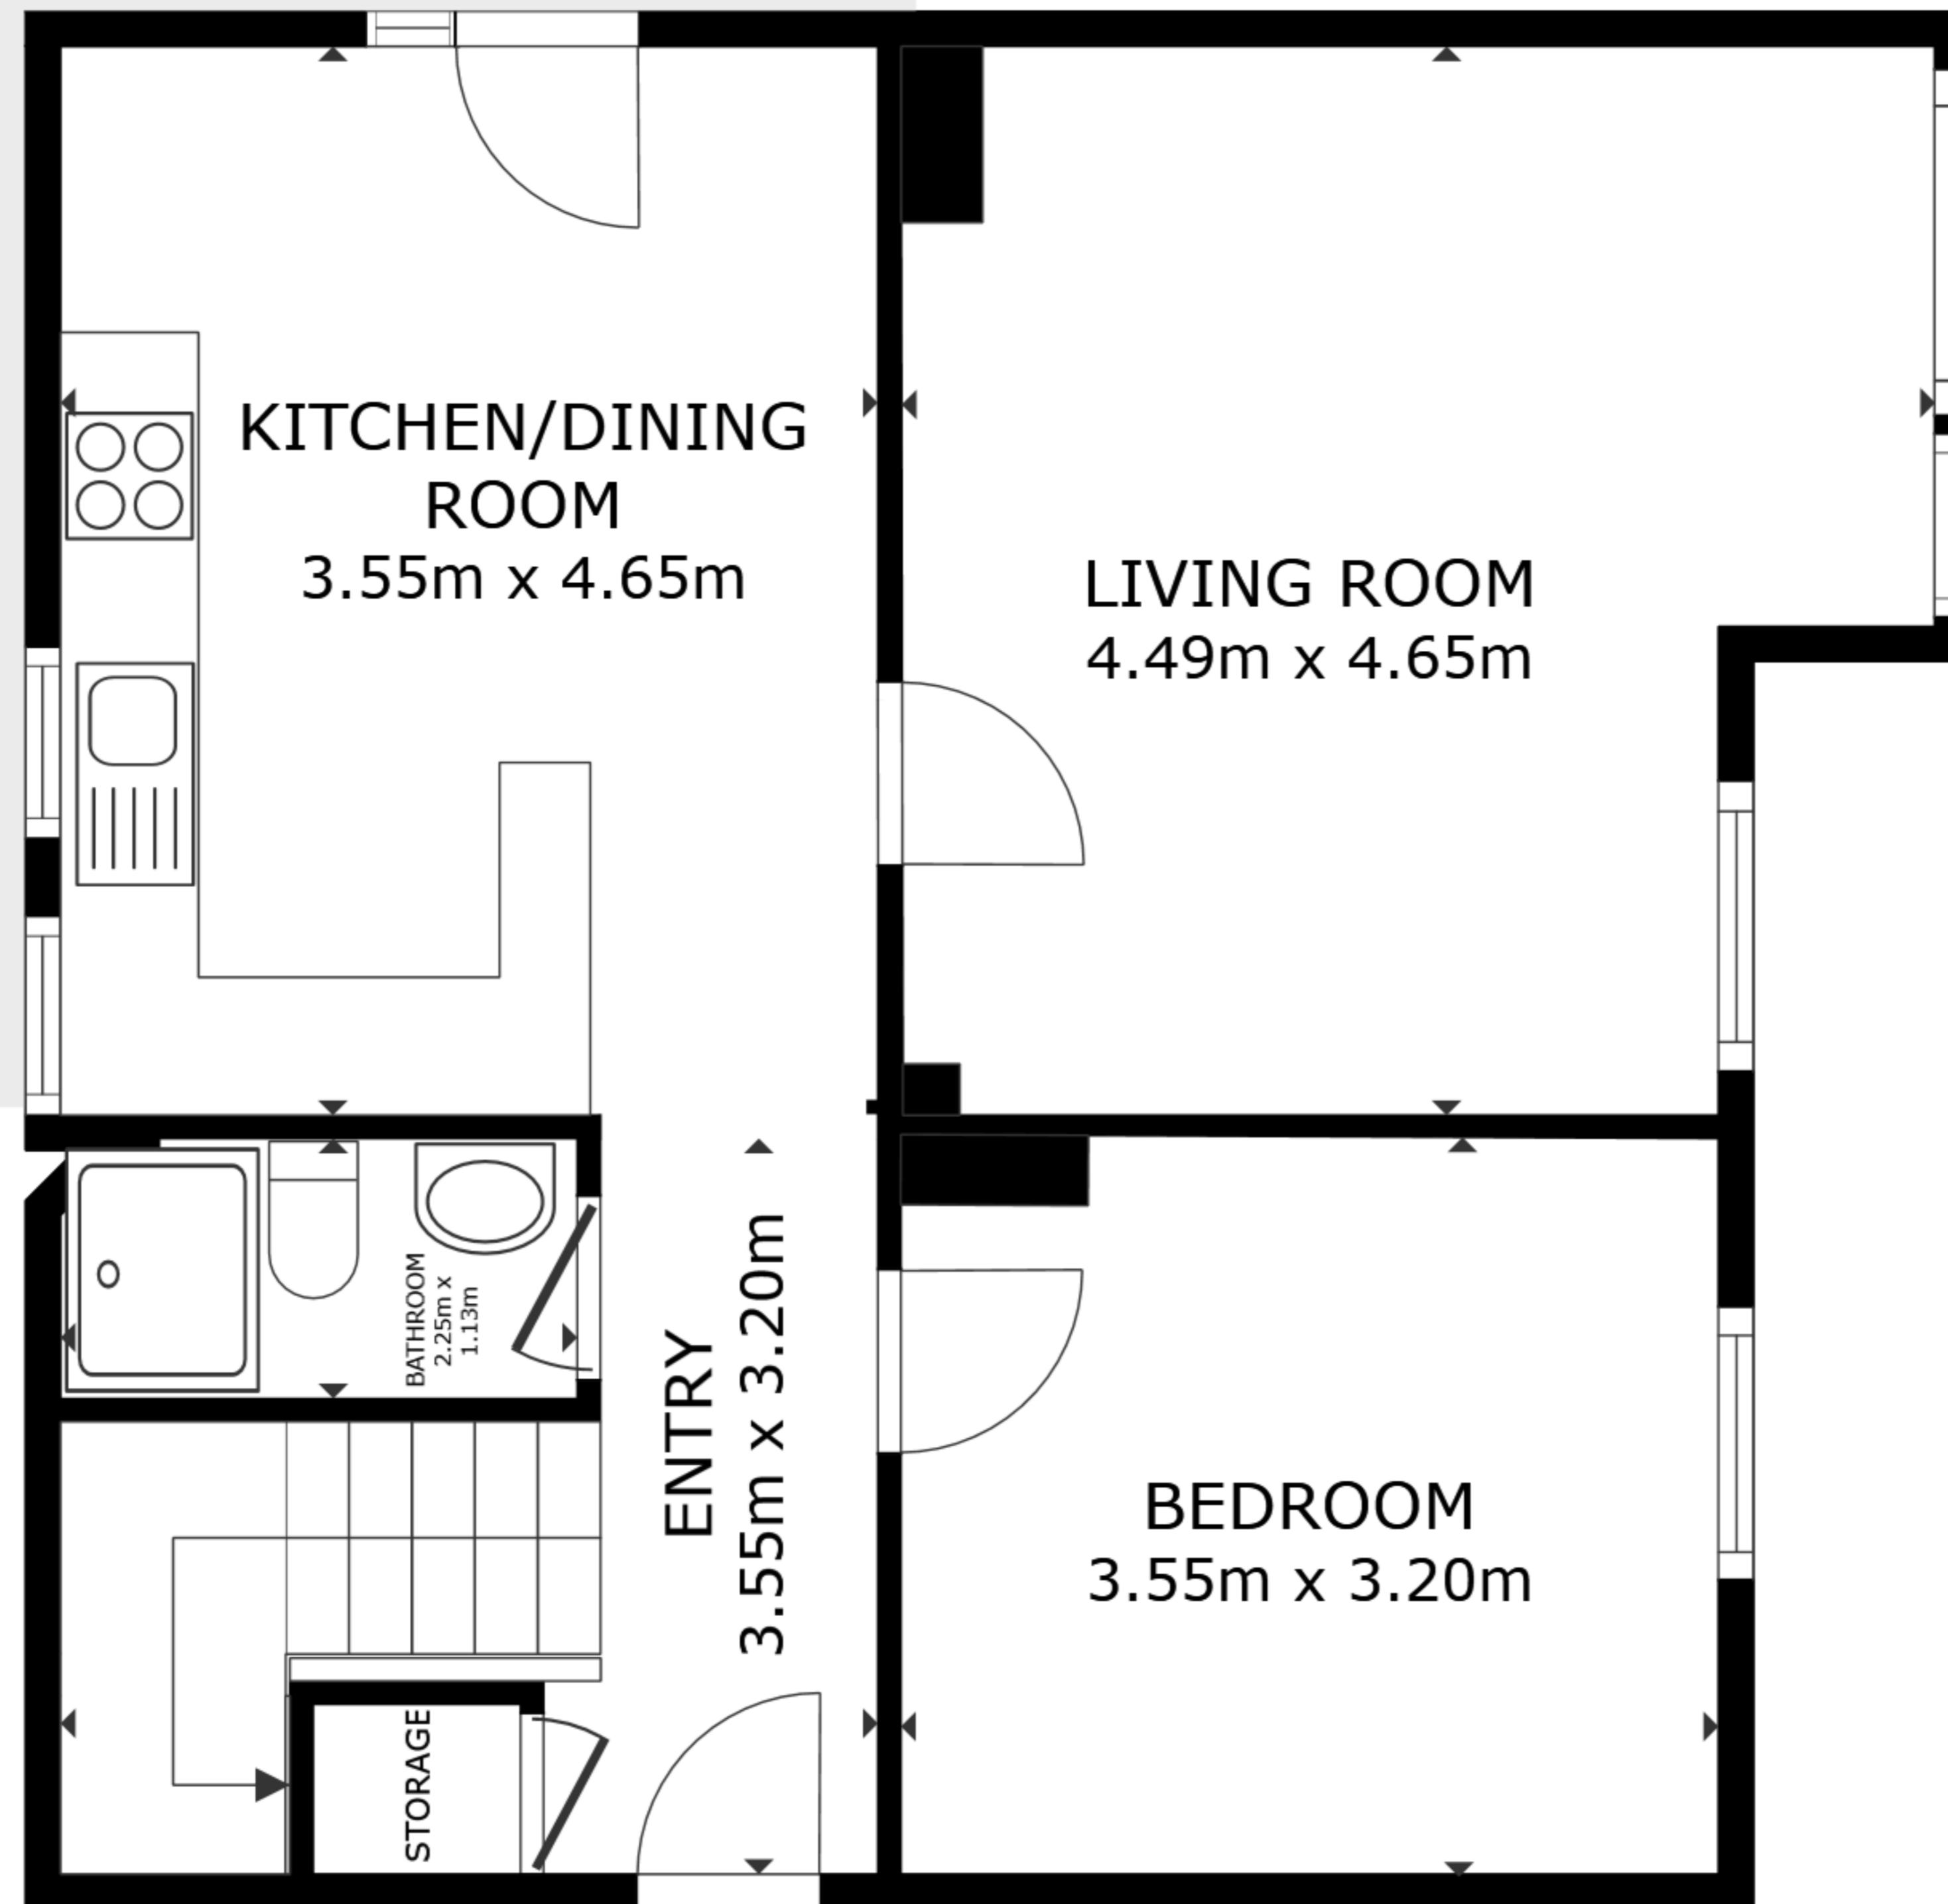

TERRASSE

ERDGESCHOSS

EINGANGSBEREICH

OBERGESCHOSS

GROSS INTERNAL AREA
FLOOR 1 59.5 m² FLOOR 2 43.4 m²
EXCLUDED AREAS : BALCONY 11.4 m² REDUCED HEADROOM 12.7 m²
TOTAL : 103.0 m²

SIZES AND DIMENSIONS ARE APPROXIMATE, ACTUAL MAY VARY.