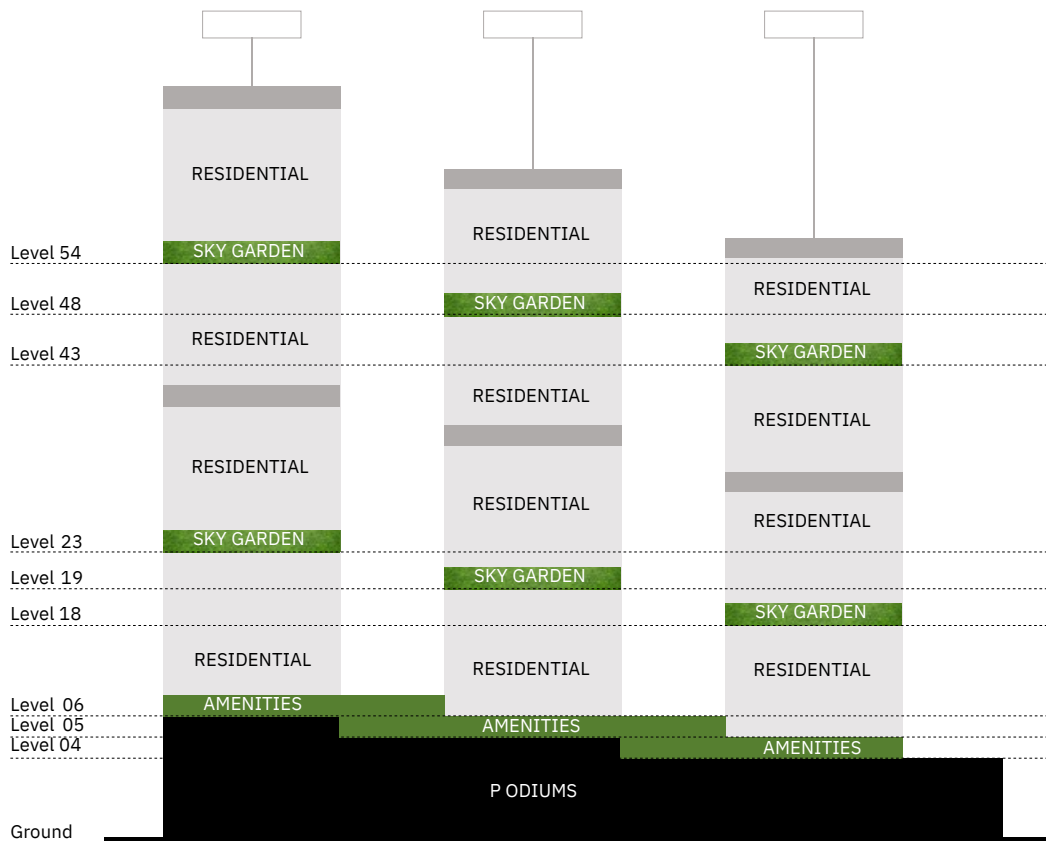

## Configurations:

1 Bed | 1.5 Bed | 2 Bed | 2.5 Bed | 3 Bed

UNIT MIX	1BR	1.5BR	2BR	2.5BR
Area Range	609 sqft - 1468 sqft			
Shared Amenities at Level 04/05/06 + Sky-Garden at Level 23 and 54				

UNIT MIX	1BR	1.5BR	2BR	3BR
Area Range	524 sqft - 1817 sqft			
Shared Amenities at Level 04/05/06 + Sky-Garden at Level 19 and 48				

UNIT MIX	1BR	1.5BR	2BR
Area Range	496 sqft - 1256 sqft		
Shared Amenities at Level 04/05/06 + Sky-Garden at Level 18 and 43			

UNIT MIX	1BR	1.5BR	2BR	2.5BR
Area Range	495 sqft - 1232 sqft			
Shared Amenities at Level 04/05/06 + Sky-Garden at Level 18 and 43				

UNIT MIX	1BR	1.5BR	2BR
Area Range	527 sqft - 1343 sqft		
Shared Amenities at Level 04/05/06 + Sky-Garden at Level 19 and 47			

UNIT MIX	1BR	1.5BR	2BR	2.5BR
Area Range	609 sqft - 1461 sqft			
Shared Amenities at Level 04/05/06 + Sky-Garden at Level 23 and 54				