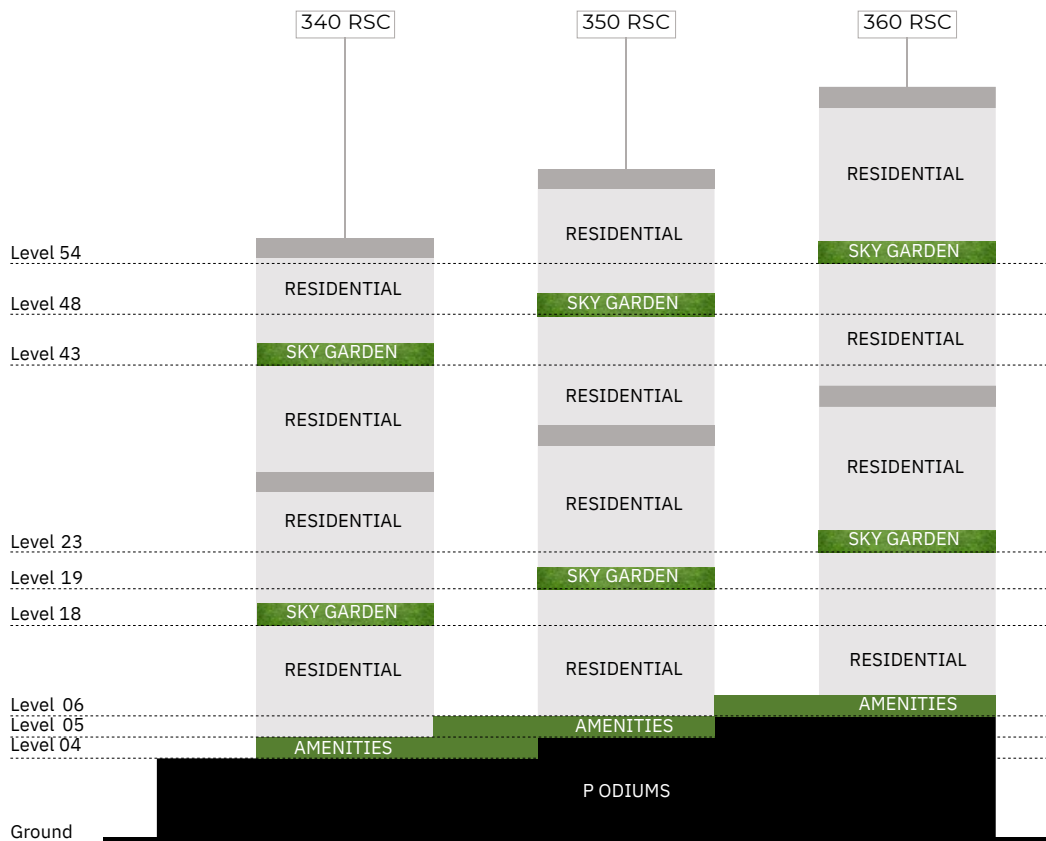

## Configurations:

1 Bed | 1.5 Bed | 2 Bed | 2.5 Bed | 3 Bed

UNIT MIX	1BR	1.5BR	2BR	2.5BR
Area Range	609 sqft - 1468 sqft			
Shared Amenities at Level 04/05/06 + Sky-Garden at Level 23 and 54				

UNIT MIX	1BR	1.5BR	2BR	3BR
Area Range	524 sqft - 1817 sqft			
Shared Amenities at Level 04/05/06 + Sky-Garden at Level 19 and 48				

UNIT MIX	1BR	1.5BR	2BR
Area Range	496 sqft - 1256 sqft		
Shared Amenities at Level 04/05/06 + Sky-Garden at Level 18 and 43			

UNIT MIX	1BR	1.5BR	2BR	2.5BR
Area Range	495 sqft - 1232 sqft			
Shared Amenities at Level 04/05/06 + Sky-Garden at Level 18 and 43				

UNIT MIX	1BR	1.5BR	2BR
Area Range	527 sqft - 1343 sqft		
Shared Amenities at Level 04/05/06 + Sky-Garden at Level 19 and 47			

UNIT MIX	1BR	1.5BR	2BR	2.5BR
Area Range	609 sqft - 1461 sqft			
Shared Amenities at Level 04/05/06 + Sky-Garden at Level 23 and 54				