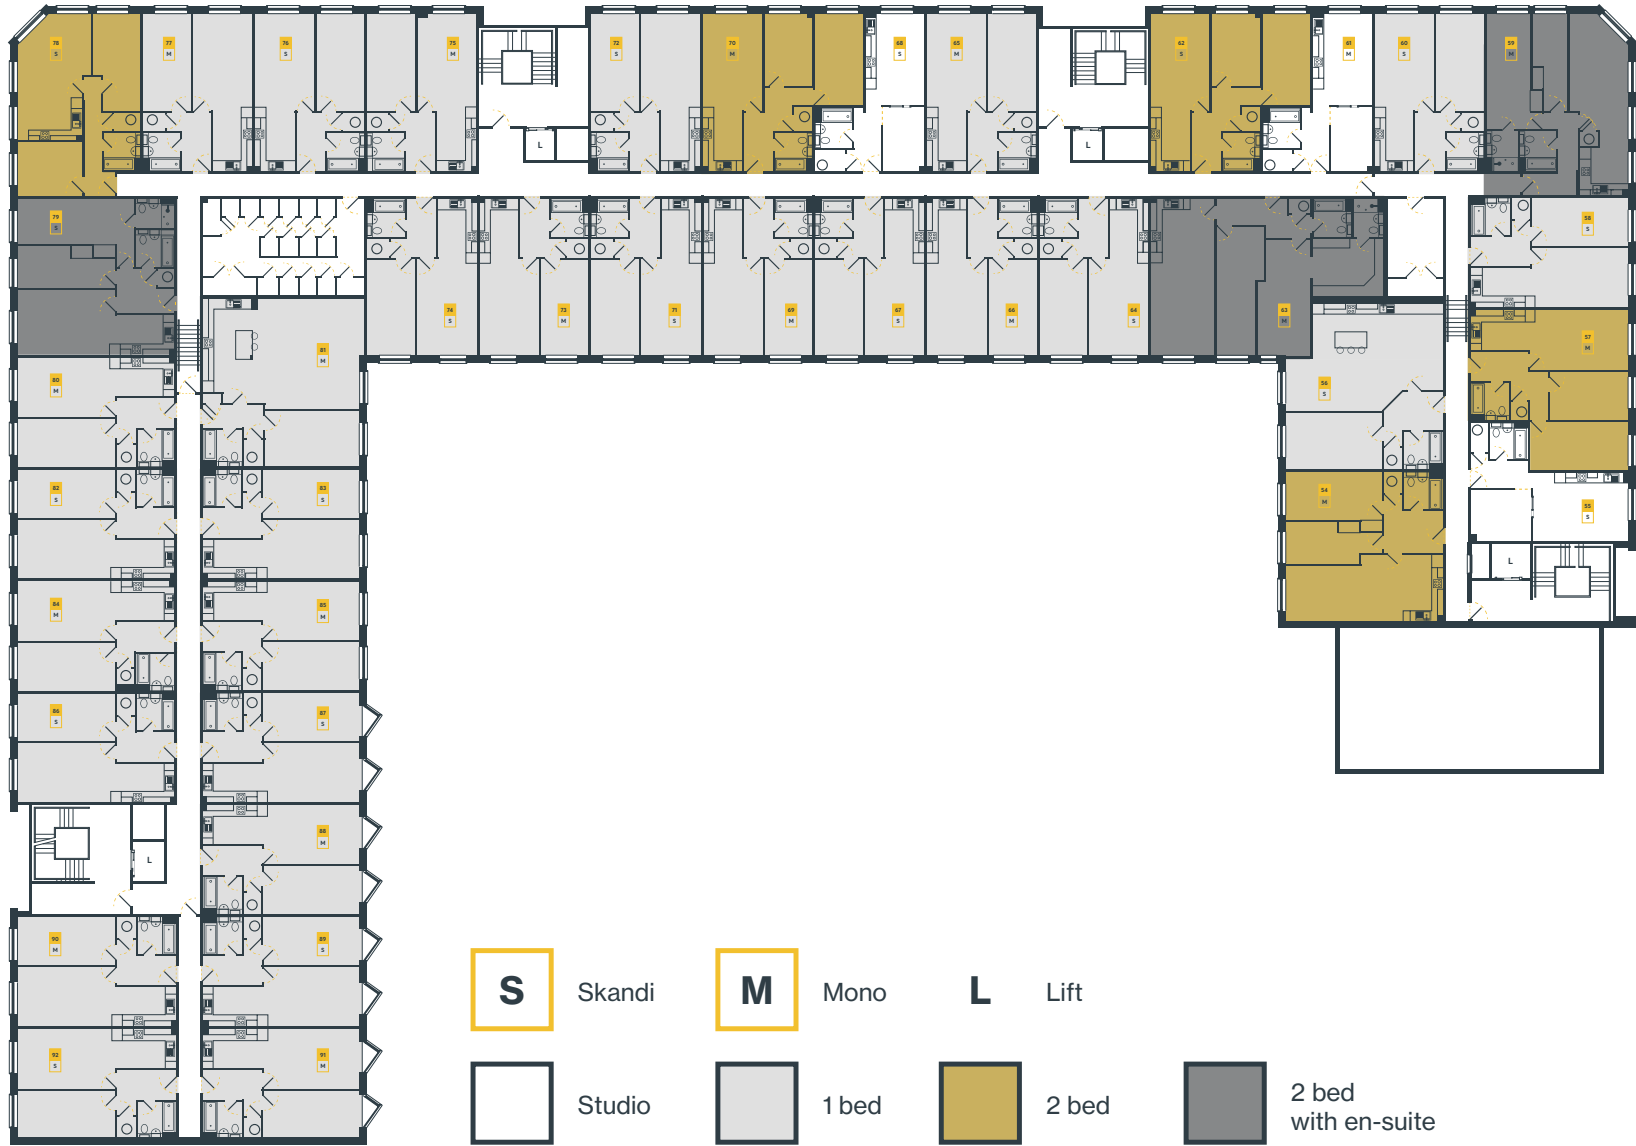

Ground floor.

First floor.

Second floor.

Third floor.

- | | | | | | |
|----------|--------|----------|---------------------|----------|-------|
| S | Skandi | M | Mono | L | Lift |
| | Studio | | 1 bed | | 2 bed |
| | | | 2 bed with en-suite | | |

Fourth floor.

rd Street

Fifth floor.

Floorsplains.

**Crisp, modern kitchens,
contemporary flooring,
luxury bathroom suites,
warehouse style windows,
and designer fixtures.**

Design experts
crafted two interior styles
inspired by the sights
and sounds of Digbeth -
Skandi and Mono.

You choose the style that
defines you.

Skandi

Mono

L

Lift

Studio

1 bed

2 bed

2 bed
with en-suite

Ground floor.

First floor.

Second floor.

Third floor.

S	Skandi	M	Mono	L	Lift
	Studio		1 bed		2 bed
					2 bed with en-suite

Fourth floor.

Fifth floor.