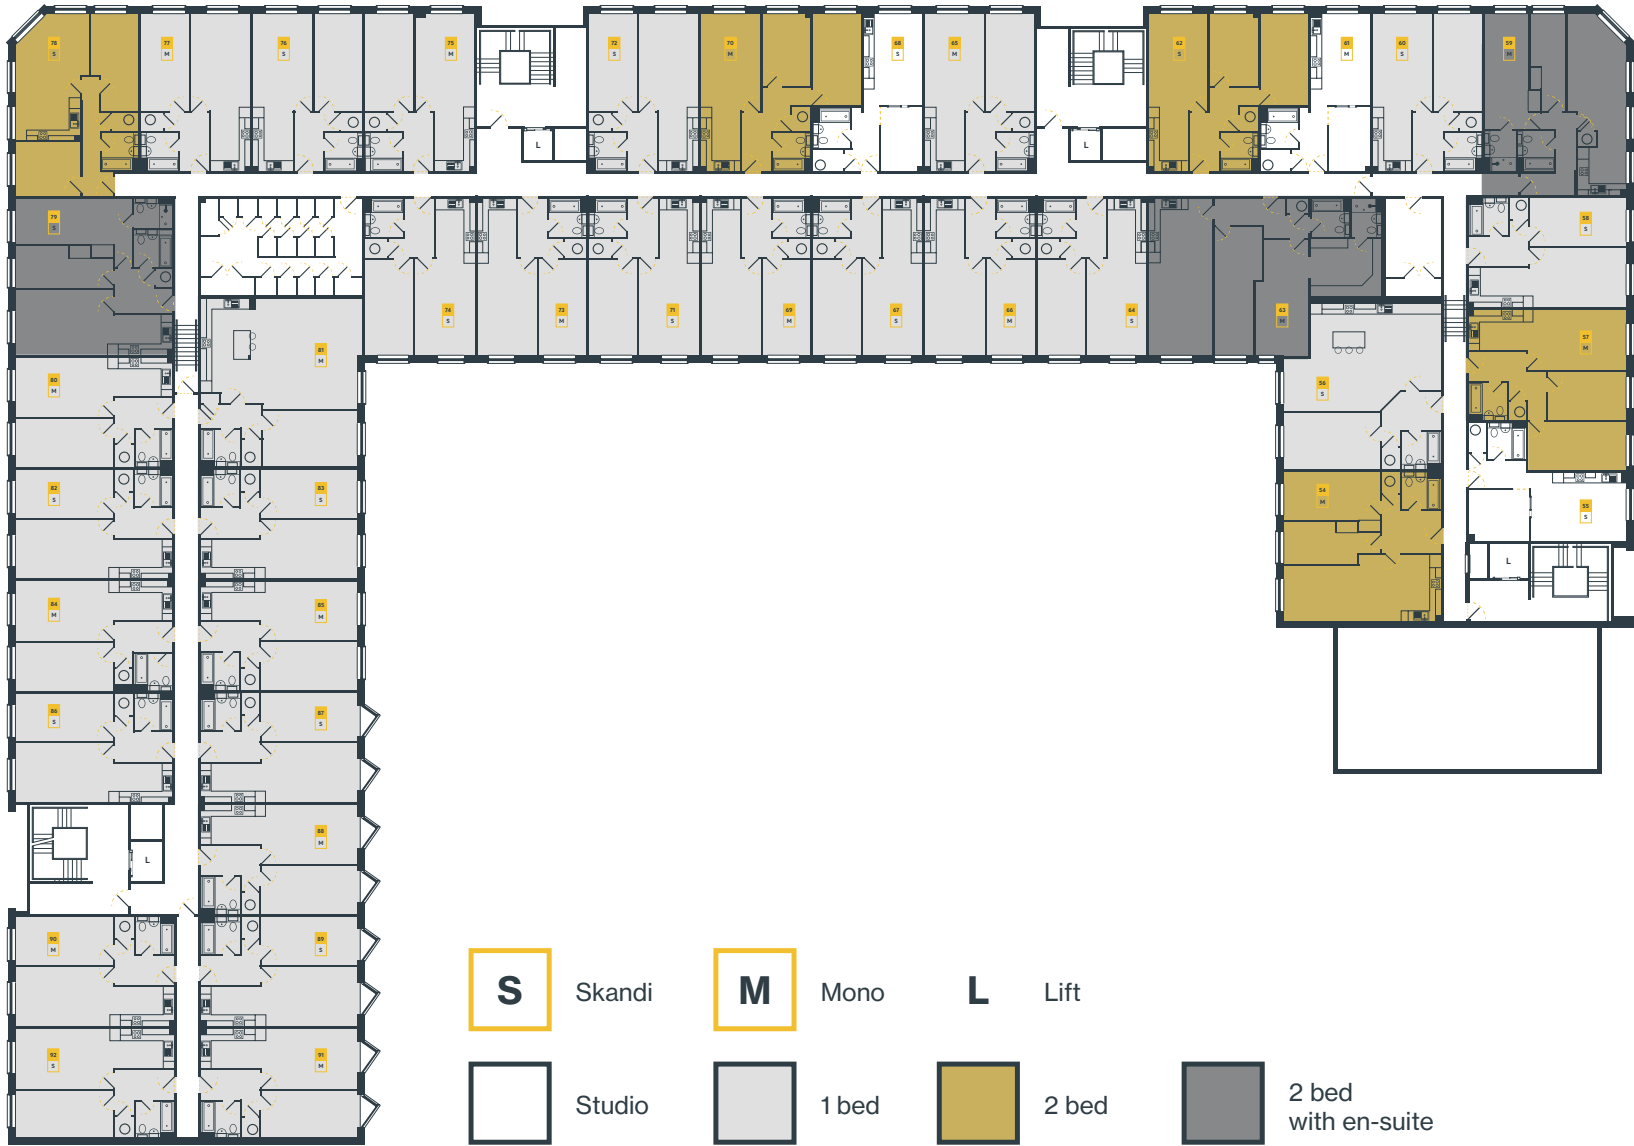

You choose the style that
defines you.

Skandi

Mono

Lift

Studio

1 bed

2 bed

2 bed
with en-suite

Ground floor.

First floor.

Second floor.

Third floor.

- | | | | | | |
|----------|--------|----------|---------------------|----------|-------|
| S | Skandi | M | Mono | L | Lift |
| | Studio | | 1 bed | | 2 bed |
| | | | 2 bed with en-suite | | |

You choose the style that
defines you.

Skandi

Mono

L

Lift

Studio

1 bed

2 bed