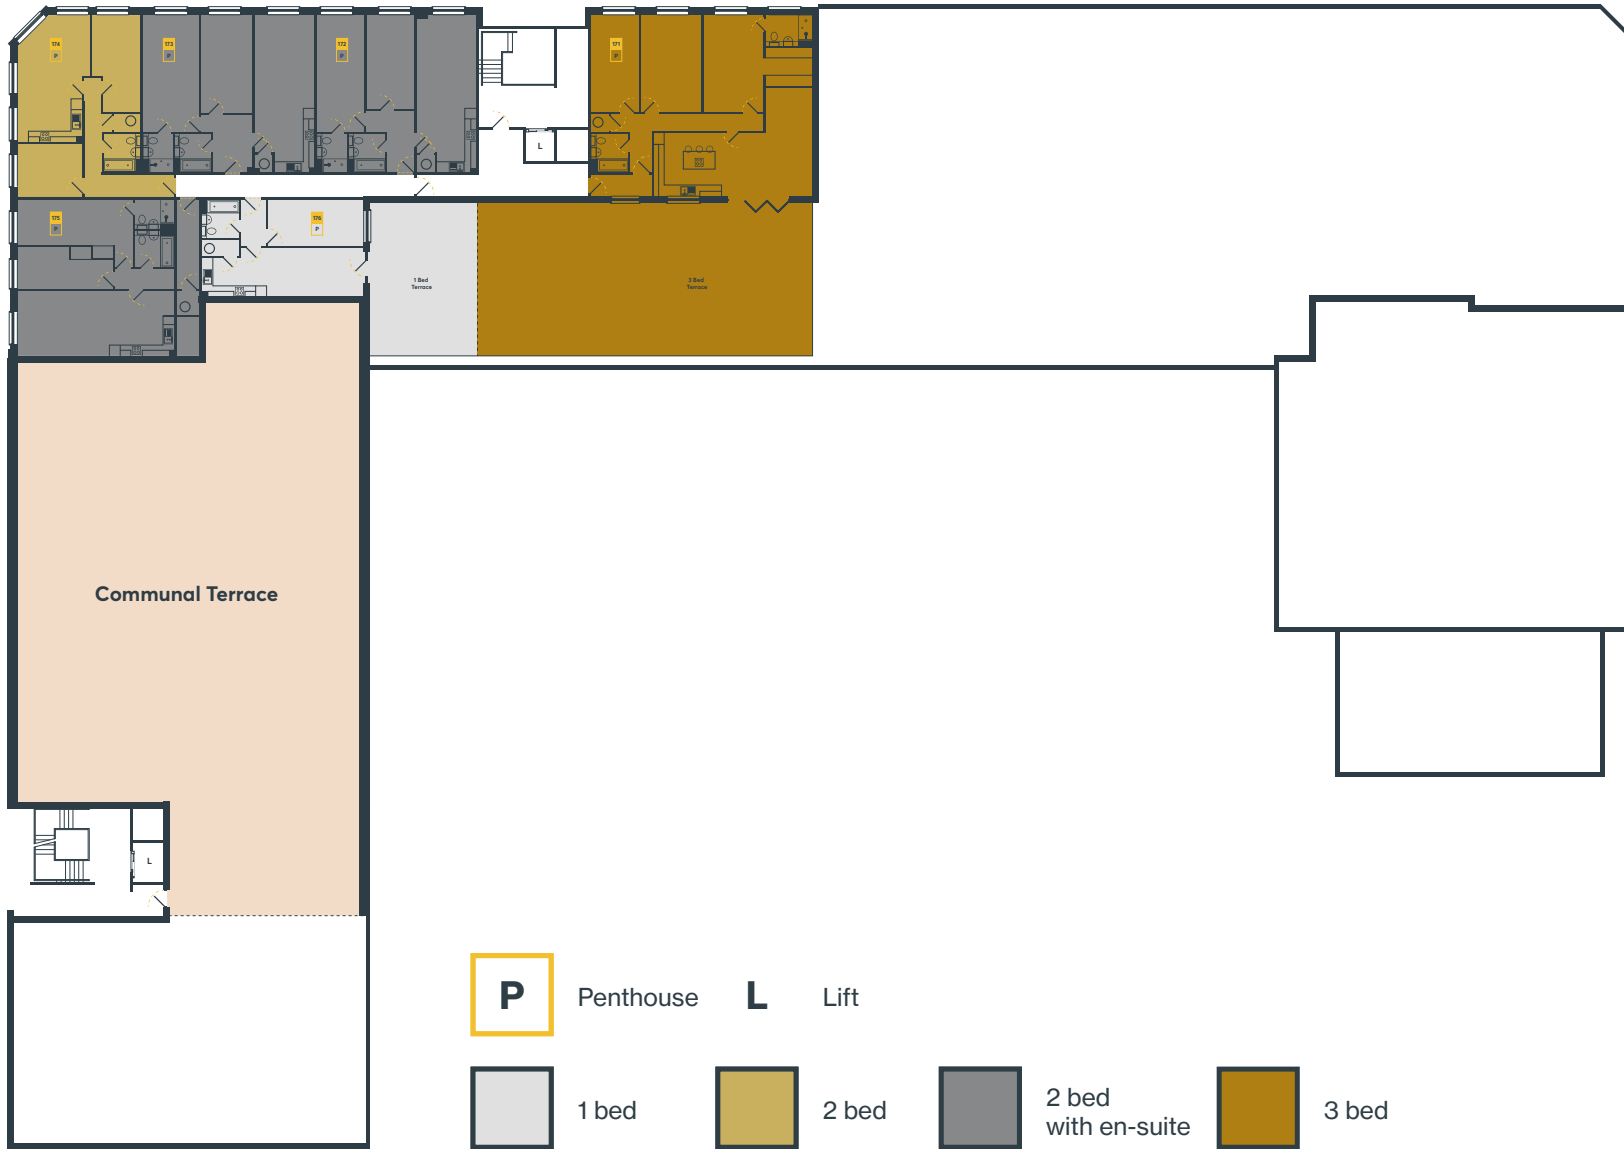

You choose the style that
defines you.

Skandi

Mono

Lift

Studio

1 bed

2 bed

2 bed
with en-suite

Ground floor.

First floor.

Second floor.

Third floor.

- | | | | | | |
|----------|--------|----------|---------------------|----------|-------|
| S | Skandi | M | Mono | L | Lift |
| | Studio | | 1 bed | | 2 bed |
| | | | 2 bed with en-suite | | |

Fourth floor.

rd Street

Fifth floor.

Floorsplains.

**Crisp, modern kitchens,
contemporary flooring,
luxury bathroom suites,
warehouse style windows,
and designer fixtures.**

Design experts
crafted two interior styles
inspired by the sights
and sounds of Digbeth -
Skandi and Mono.

2 bed
with en-suite

Ground floor.

First floor.

Second floor.

Third floor.

S	Skandi	M	Mono	L	Lift
	Studio		1 bed		2 bed
					2 bed with en-suite

Fourth floor.

Fifth floor.