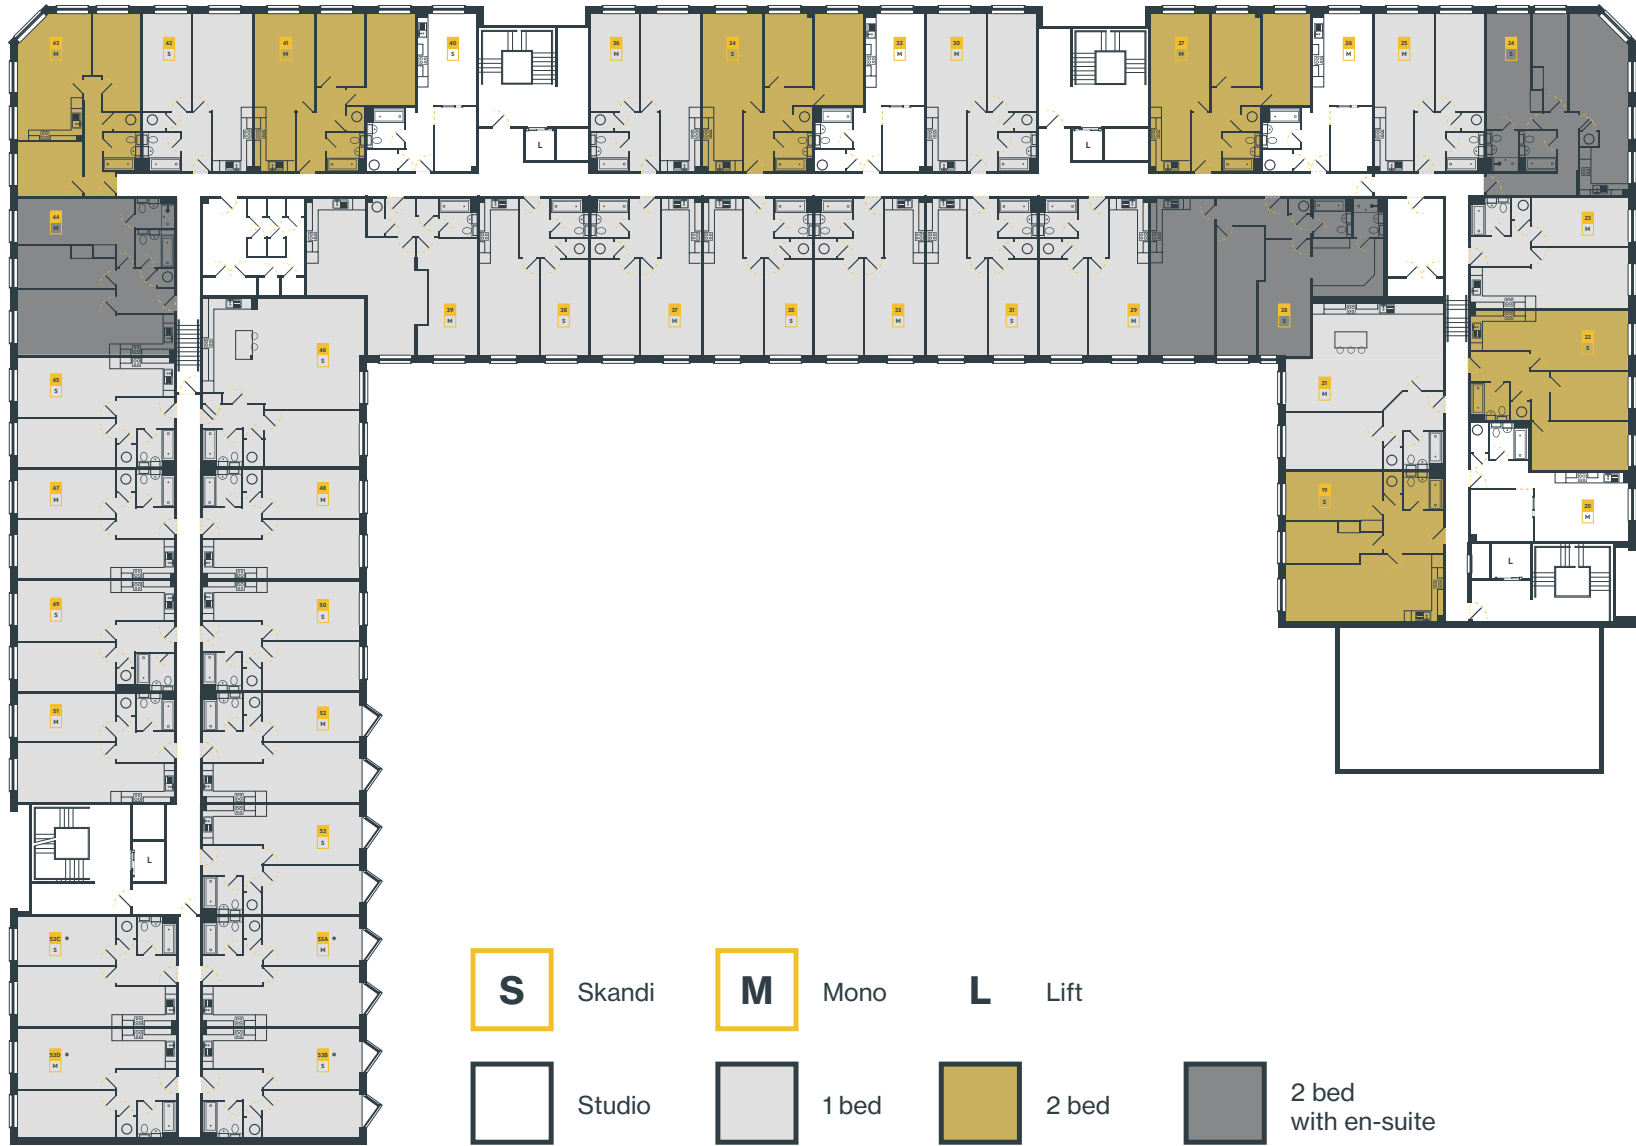

Ground floor.

First floor.

Second floor.

Third floor.

- | | | | | | |
|----------|--------|----------|---------------------|----------|-------|
| S | Skandi | M | Mono | L | Lift |
| | Studio | | 1 bed | | 2 bed |
| | | | 2 bed with en-suite | | |

Fourth floor.

rd Street

Fifth floor.

Floorsplains.

**Crisp, modern kitchens,
contemporary flooring,
luxury bathroom suites,
warehouse style windows,
and designer fixtures.**

Design experts
crafted two interior styles
inspired by the sights
and sounds of Digbeth -
Skandi and Mono.

You choose the style that
defines you.

Skandi

Mono

L

Lift

Studio

1 bed

2 bed

2 bed
with en-suite

Ground floor.

First floor.

Second floor.

Third floor.

S	Skandi	M	Mono	L	Lift
	Studio		1 bed		2 bed
					2 bed with en-suite

Fourth floor.

Fifth floor.