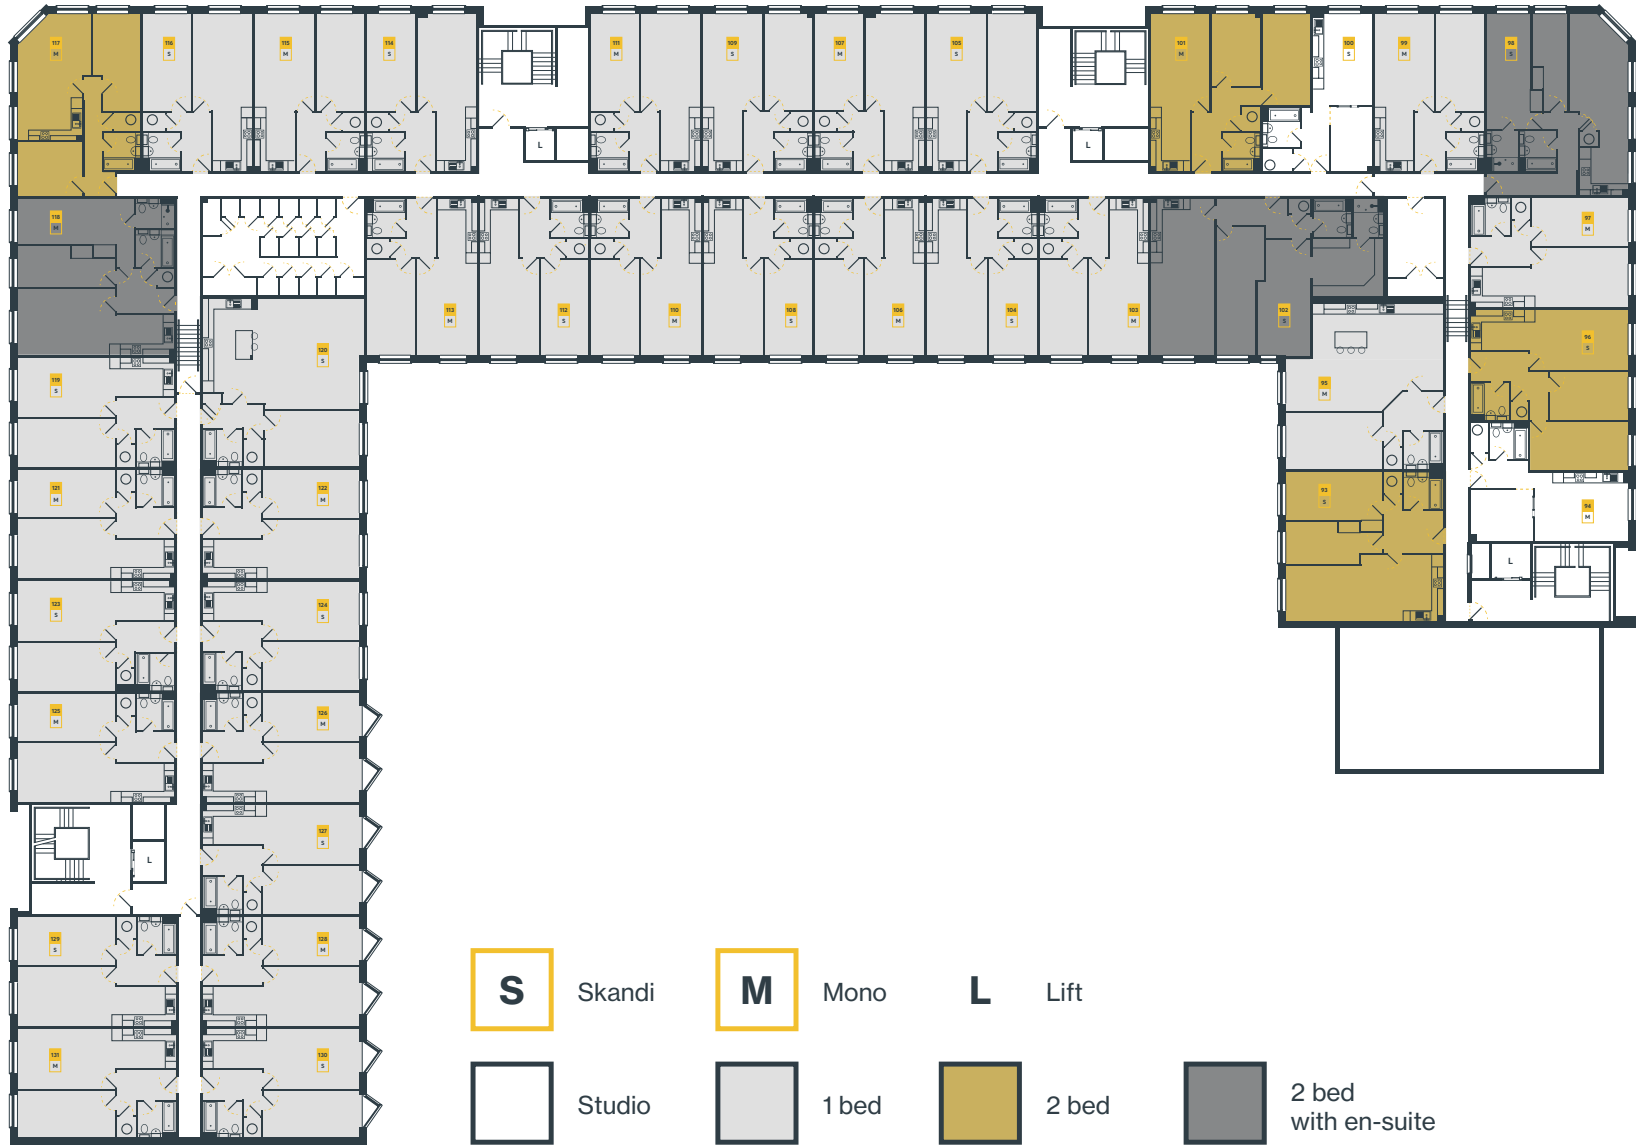

You choose the style that
defines you.

Skandi

Mono

Lift

Studio

1 bed

2 bed

2 bed
with en-suite

Ground floor.

First floor.

Second floor.

Third floor.

- | | | | | | |
|----------|--------|----------|---------------------|----------|-------|
| S | Skandi | M | Mono | L | Lift |
| | Studio | | 1 bed | | 2 bed |
| | | | 2 bed with en-suite | | |

Fourth floor.

rd Street

Fifth floor.

Floorsplains.

**Crisp, modern kitchens,
contemporary flooring,
luxury bathroom suites,
warehouse style windows,
and designer fixtures.**

Design experts
crafted two interior styles
inspired by the sights
and sounds of Digbeth -
Skandi and Mono.

2 bed
with en-suite

Ground floor.

First floor.

Second floor.

Third floor.

S	Skandi	M	Mono	L	Lift
	Studio		1 bed		2 bed
					2 bed with en-suite

Fourth floor.

Fifth floor.