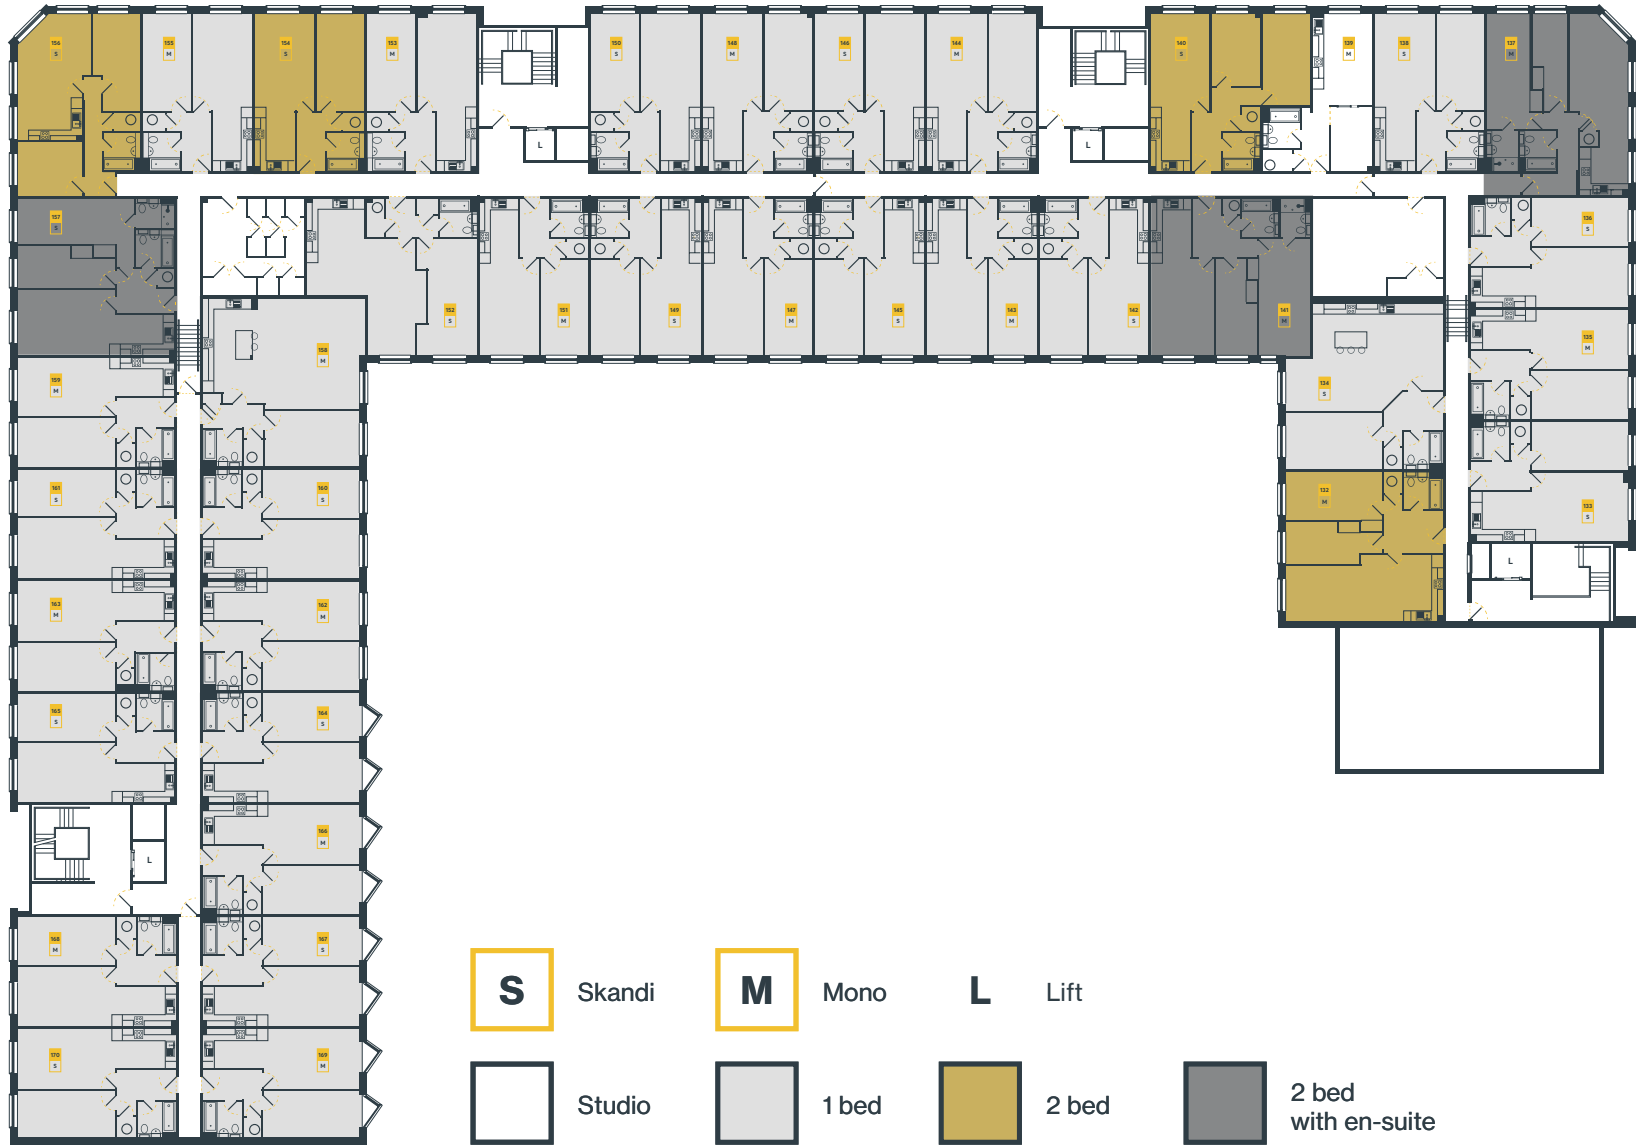

You choose the style that
defines you.

Skandi

Mono

Lift

Studio

1 bed

2 bed

2 bed
with en-suite

Ground floor.

First floor.

Second floor.

Third floor.

- | | | | | | |
|----------|--------|----------|---------------------|----------|-------|
| S | Skandi | M | Mono | L | Lift |
| | Studio | | 1 bed | | 2 bed |
| | | | 2 bed with en-suite | | |

Fourth floor.

rd Street

Fifth floor.

Floorsplains.

**Crisp, modern kitchens,
contemporary flooring,
luxury bathroom suites,
warehouse style windows,
and designer fixtures.**

Design experts
crafted two interior styles
inspired by the sights
and sounds of Digbeth -
Skandi and Mono.

2 bed
with en-suite

Ground floor.

First floor.

Second floor.

Third floor.

S	Skandi	M	Mono	L	Lift
	Studio		1 bed		2 bed
					2 bed with en-suite

Fourth floor.

Fifth floor.