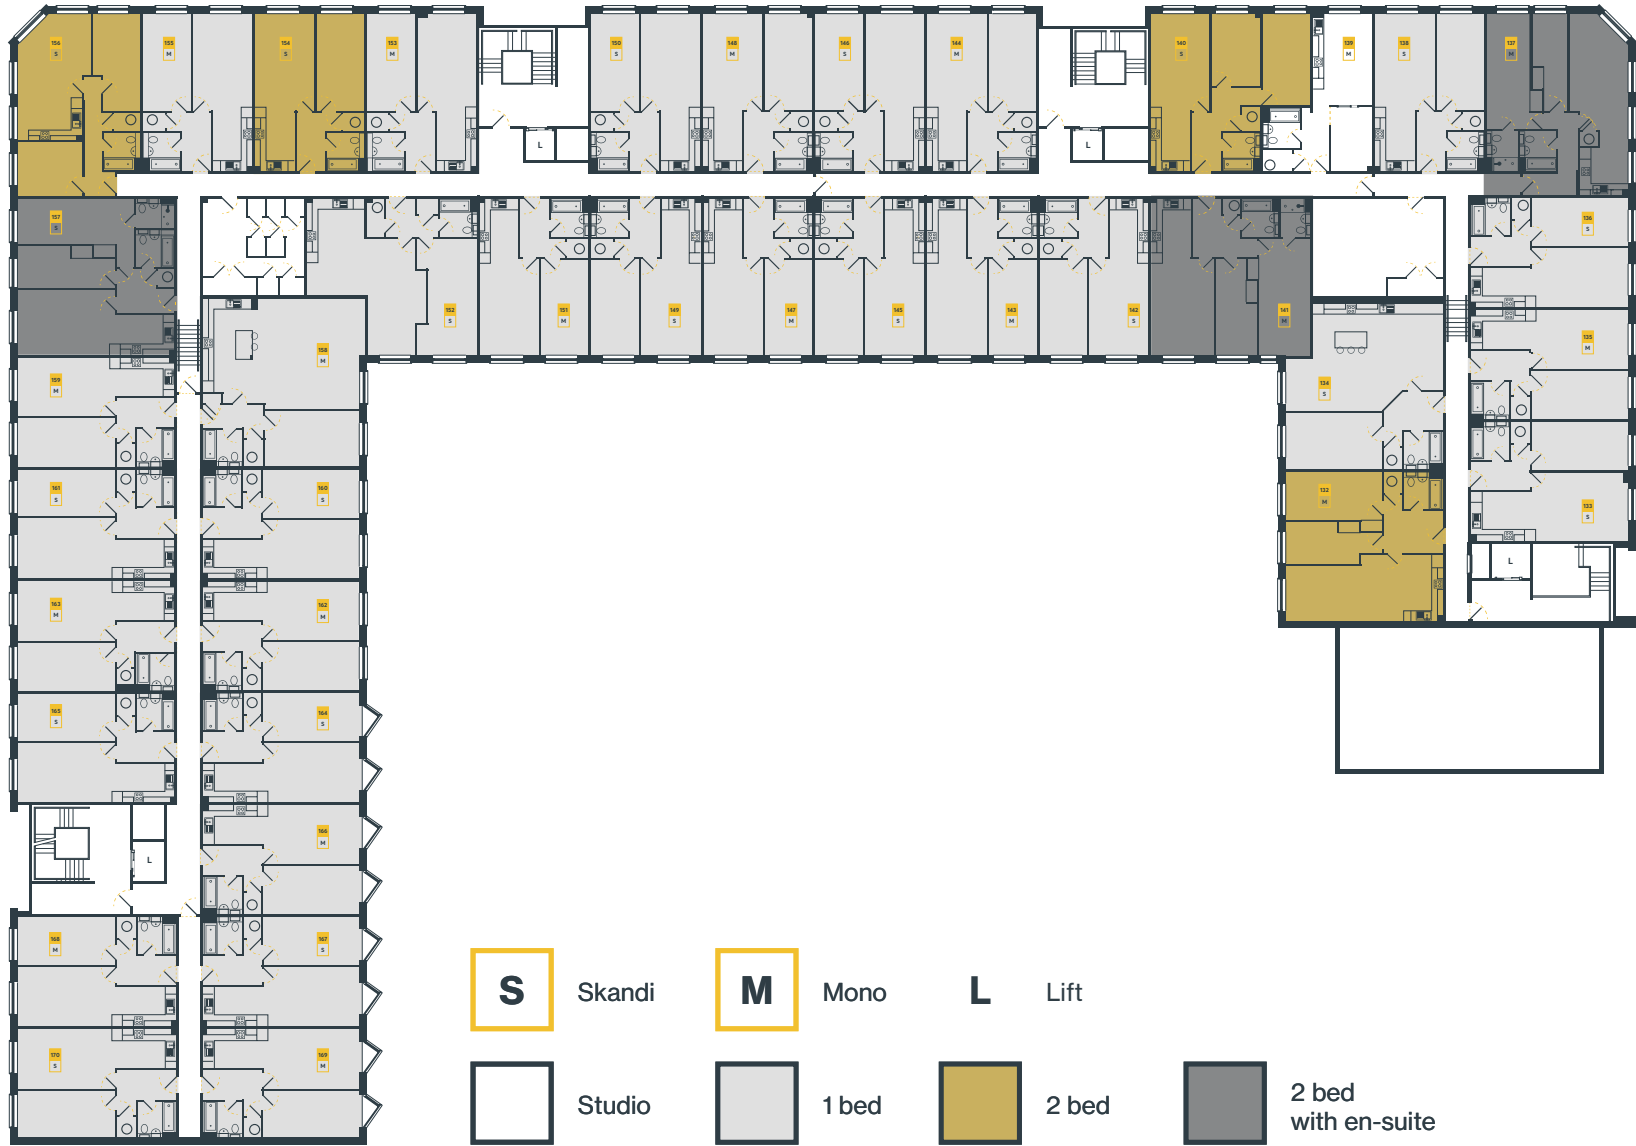

You choose the style that
defines you.

Skandi

Mono

Lift

Studio

1 bed

2 bed

2 bed
with en-suite

Ground floor.

First floor.

Second floor.

Third floor.

- | | | | | | |
|----------|--------|----------|---------------------|----------|-------|
| S | Skandi | M | Mono | L | Lift |
| | Studio | | 1 bed | | 2 bed |
| | | | 2 bed with en-suite | | |

You choose the style that
defines you.

Skandi

Mono

L

Lift

Studio

1 bed

2 bed