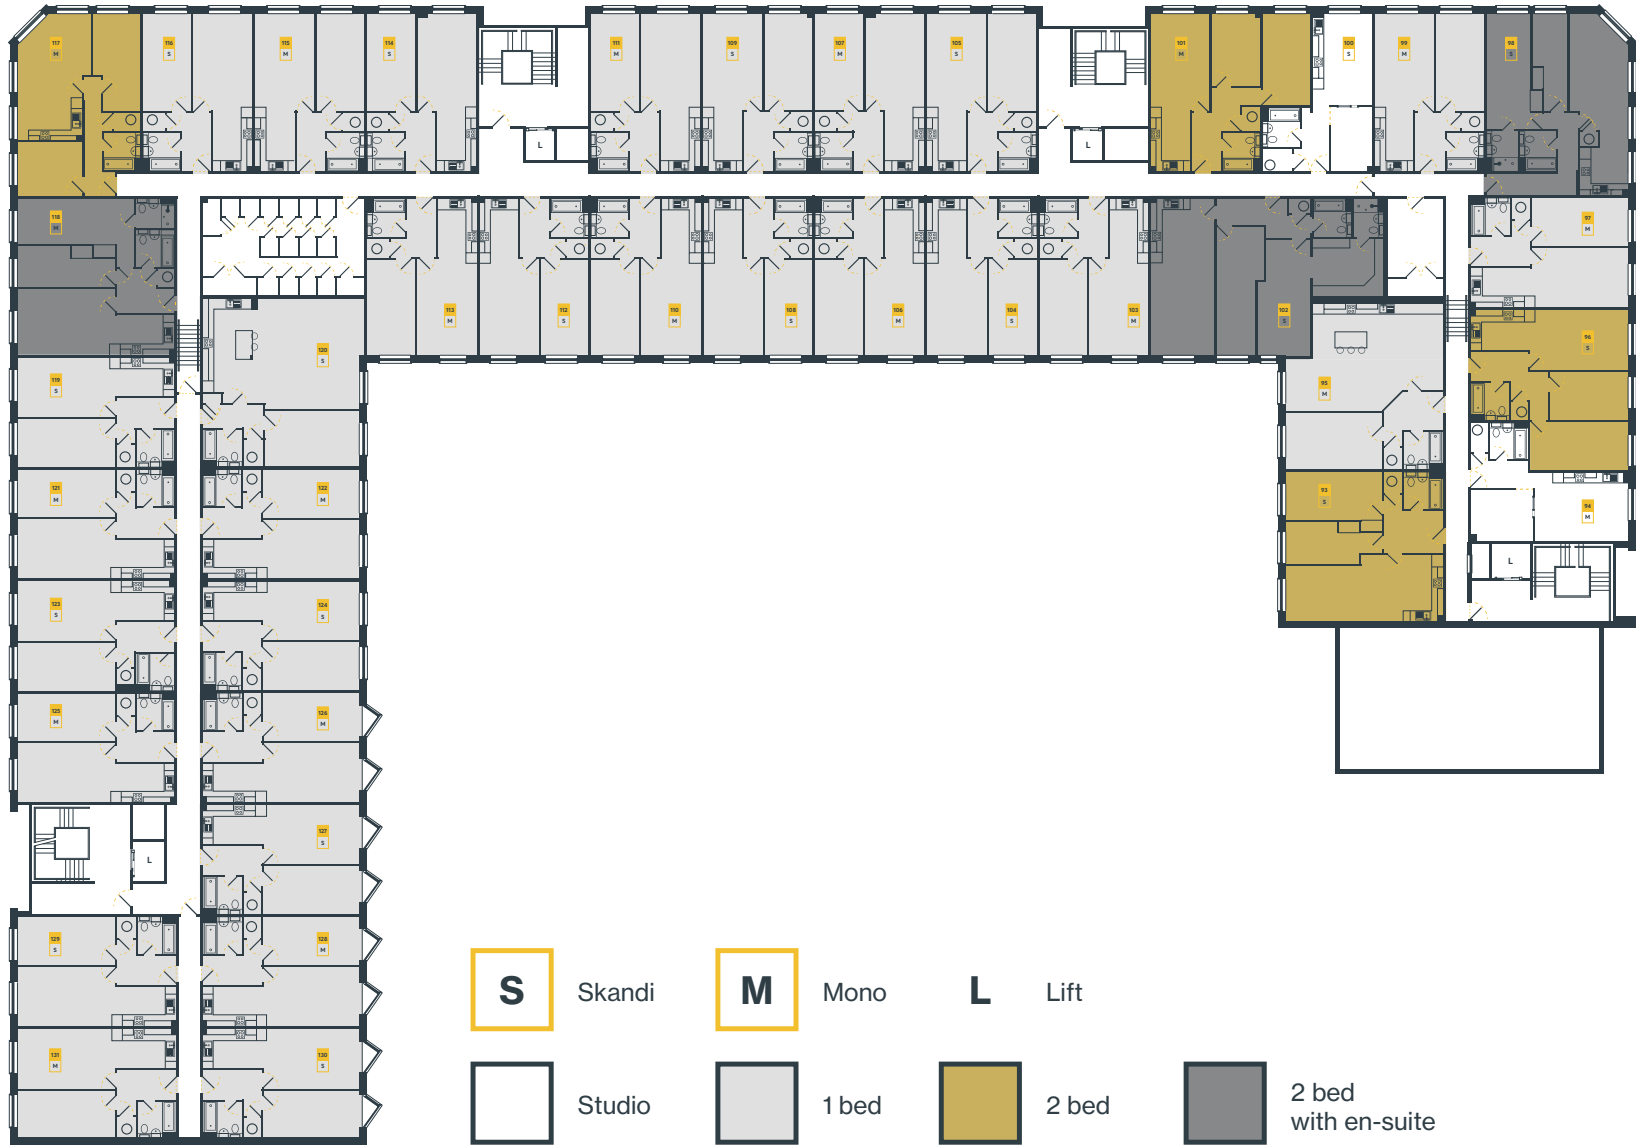

You choose the style that
defines you.

Skandi

Mono

Lift

Studio

1 bed

2 bed

2 bed
with en-suite

Ground floor.

First floor.

Second floor.

Third floor.

- | | | | | | |
|----------|--------|----------|---------------------|----------|-------|
| S | Skandi | M | Mono | L | Lift |
| | Studio | | 1 bed | | 2 bed |
| | | | 2 bed with en-suite | | |

You choose the style that
defines you.

Skandi

Mono

L

Lift

Studio

1 bed

2 bed