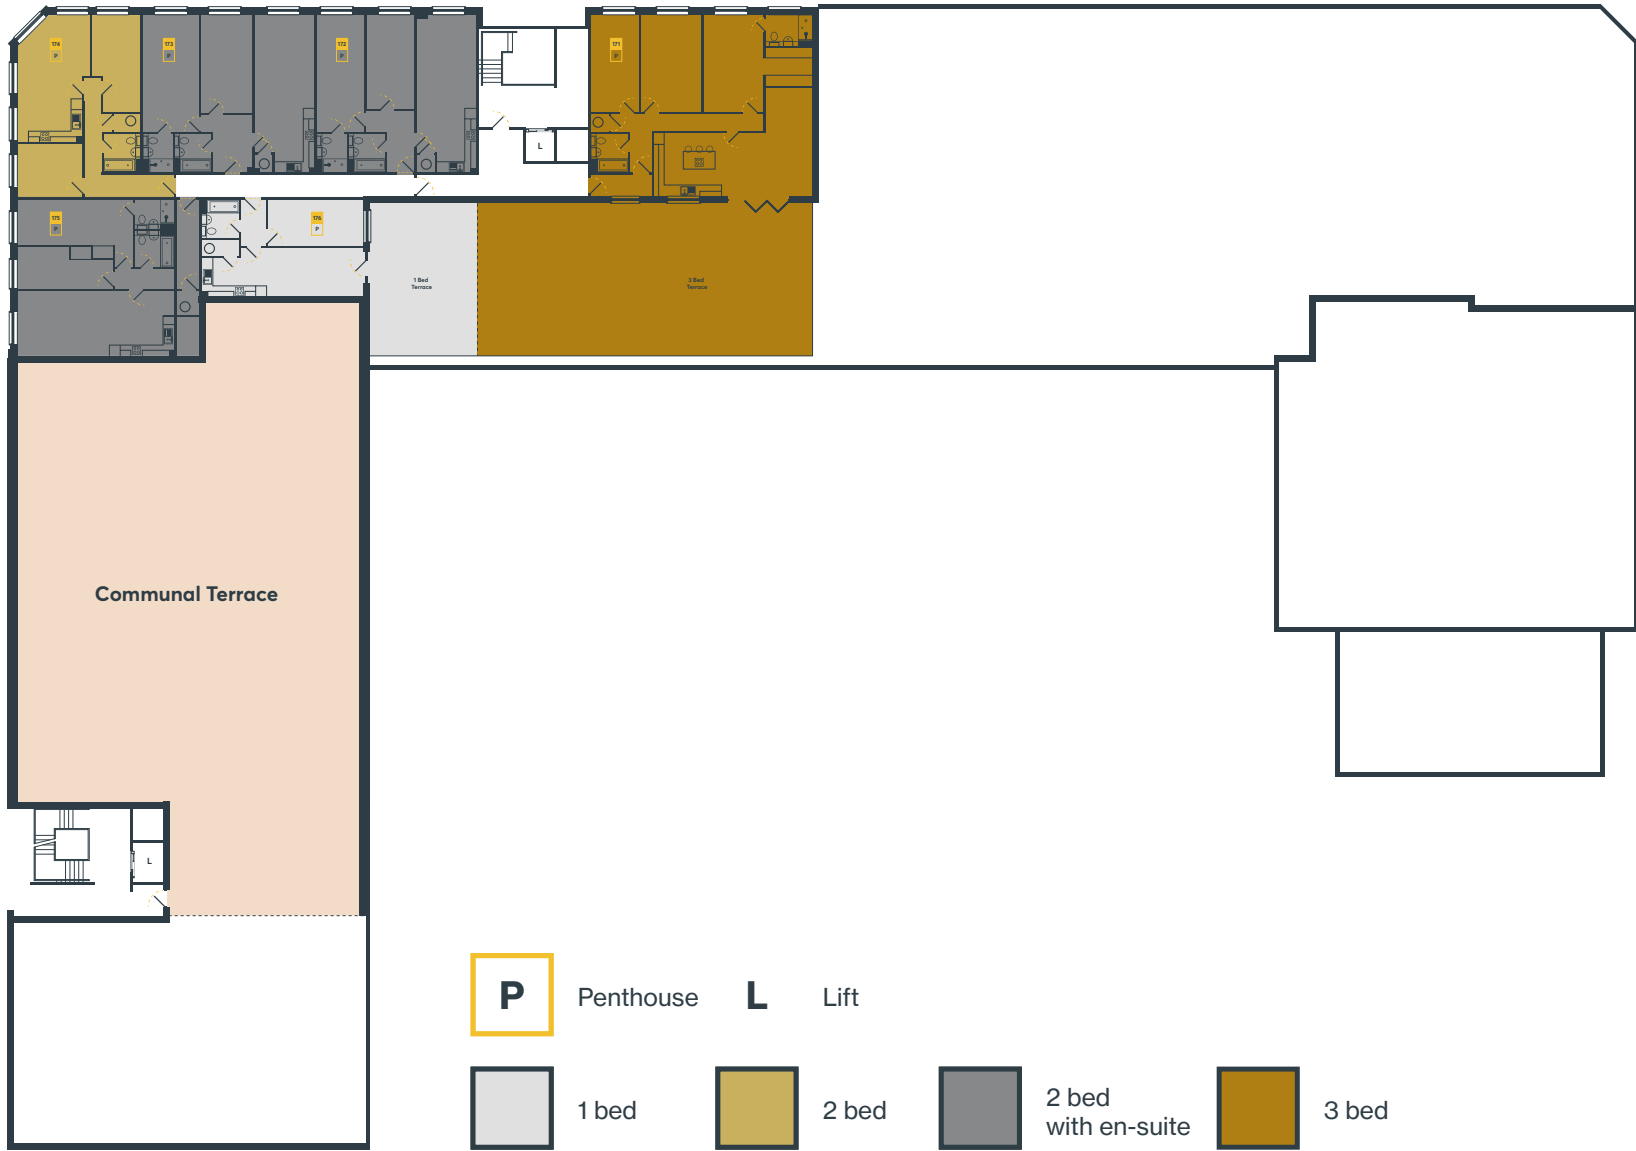

rd Street

Fifth floor.