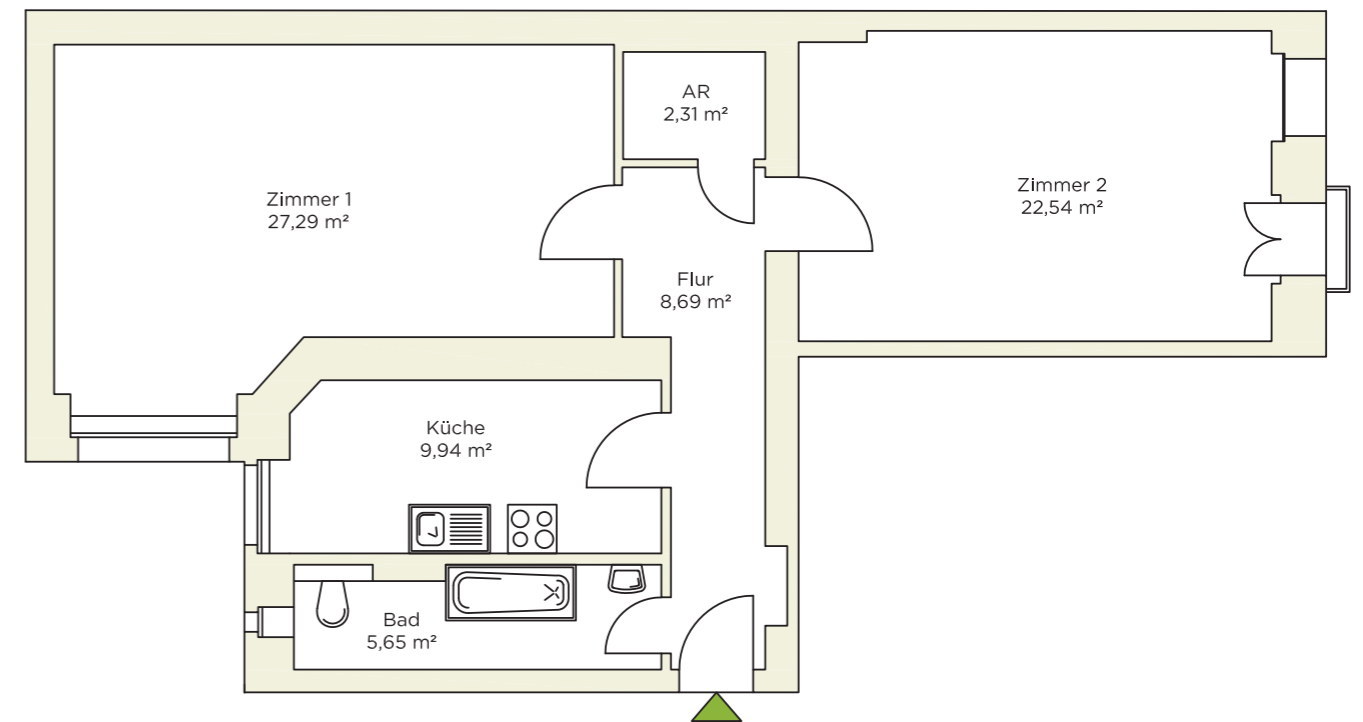

Apartments requiring a little  
or some renovation work

Wohnungen mit umfangreichem  
Renovierungsbedarf

Apartments requiring extensive  
renovation work

**WE 05**  
**VH 1.OG LINKS**  
**2 ZIMMER**  
**76,42 M<sup>2</sup>**

AR = Storage room  
Bad = Bath  
Flur = Hallway  
Küche = Kitchen  
Zimmer = Room  
m<sup>2</sup> = sqm

FRONT BUILDING  
FIRST FLOOR  
LEFT  
2 ROOMS

ZUSTAND  
CONDITION

approx. 76,42 sqm

Berlichingenstraße