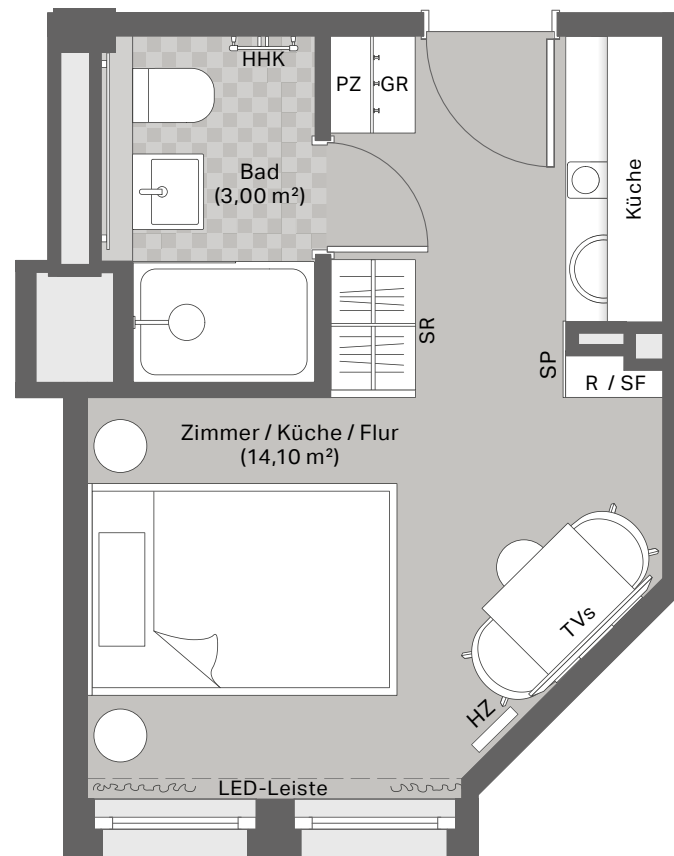

Apartment-Typ 2

17,10 m² Fläche

Legende

- PZ = Putzschrank
- GR = Garderobe
- SF = Safe
- R = offenes Regal
- HZ = Heizung
- HHK = Handtuchheizkörper
- SP = Spiegel
- SR = Schrank
- TV = Flatscreen
- TVs = Flatscreen schwenkbar