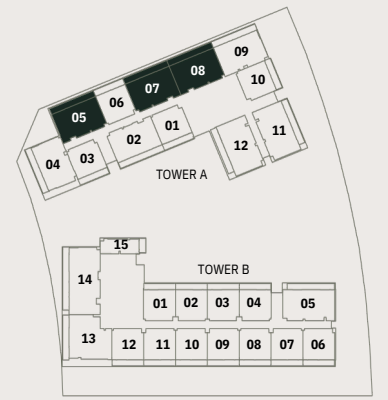

2 - BEDROOM TYPE A

1st Floor

2nd 9th Floor

10th - 11th Floor

12th Floor

13th Floor

14th Floor

15th Floor

16th Floor

Internal Living Area : **1053.14 sq. ft**

Outdoor Living Area : **143.38 sq. ft**

Total Living Area : **1196.52 sq. ft**